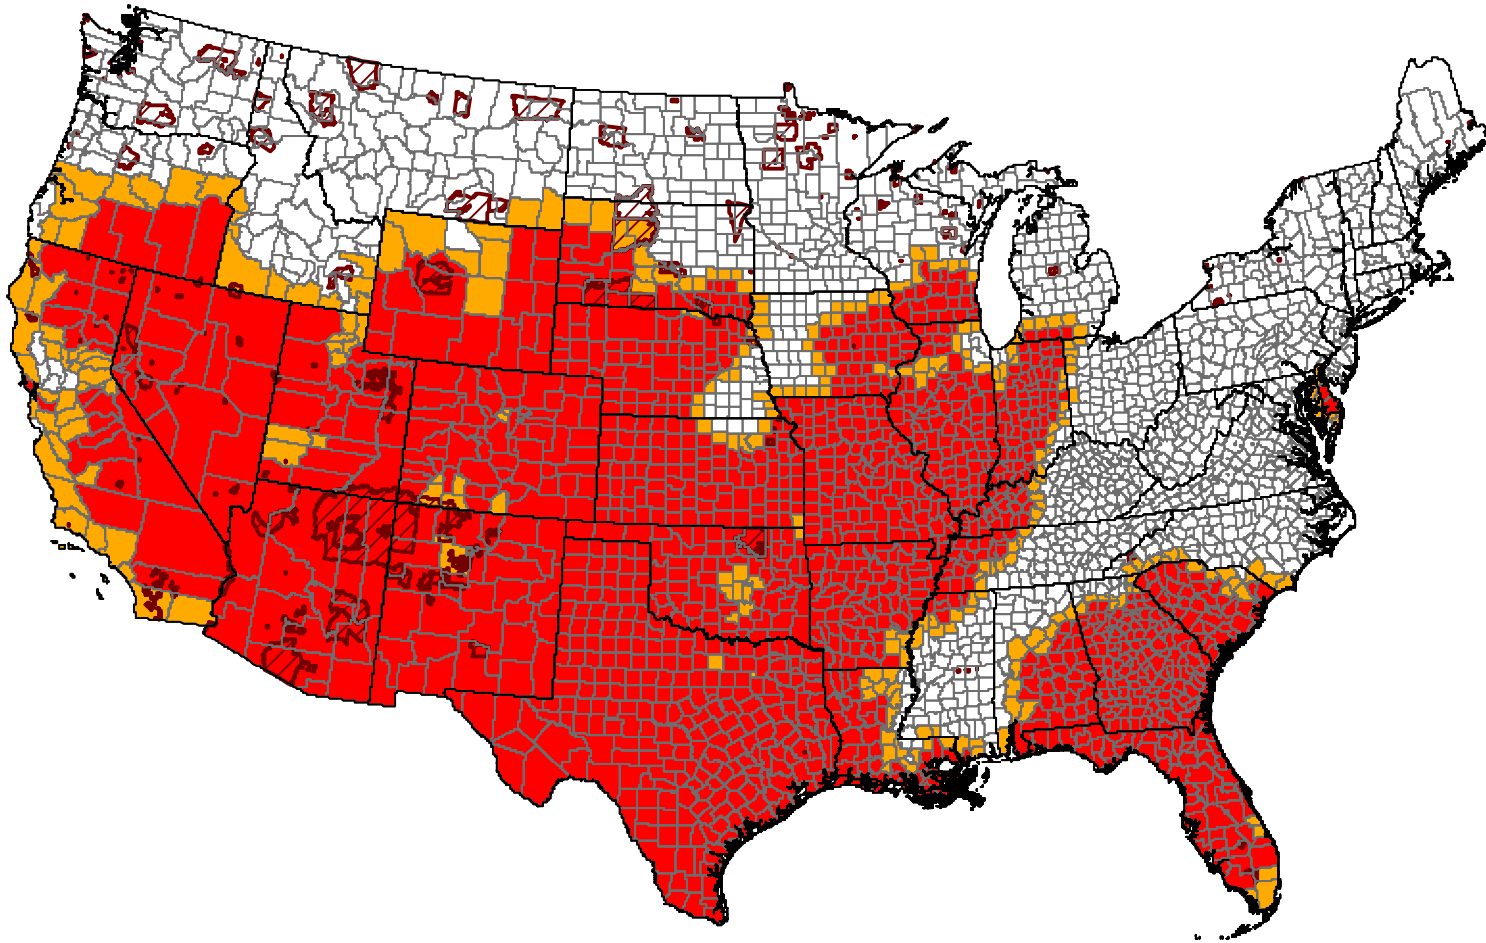

2012 Drought Secretarial Designations

Secretarial Drought Designations as of July 31, 2012

-  State Boundary
-  County Boundary
-  Tribal Lands
-  Primary Designation
-  Contiguous Designation

USDA Farm Service Agency
 Production, Emergencies and Compliance Division
 Washington, D.C.
 July 31, 2012

1:23,211,262