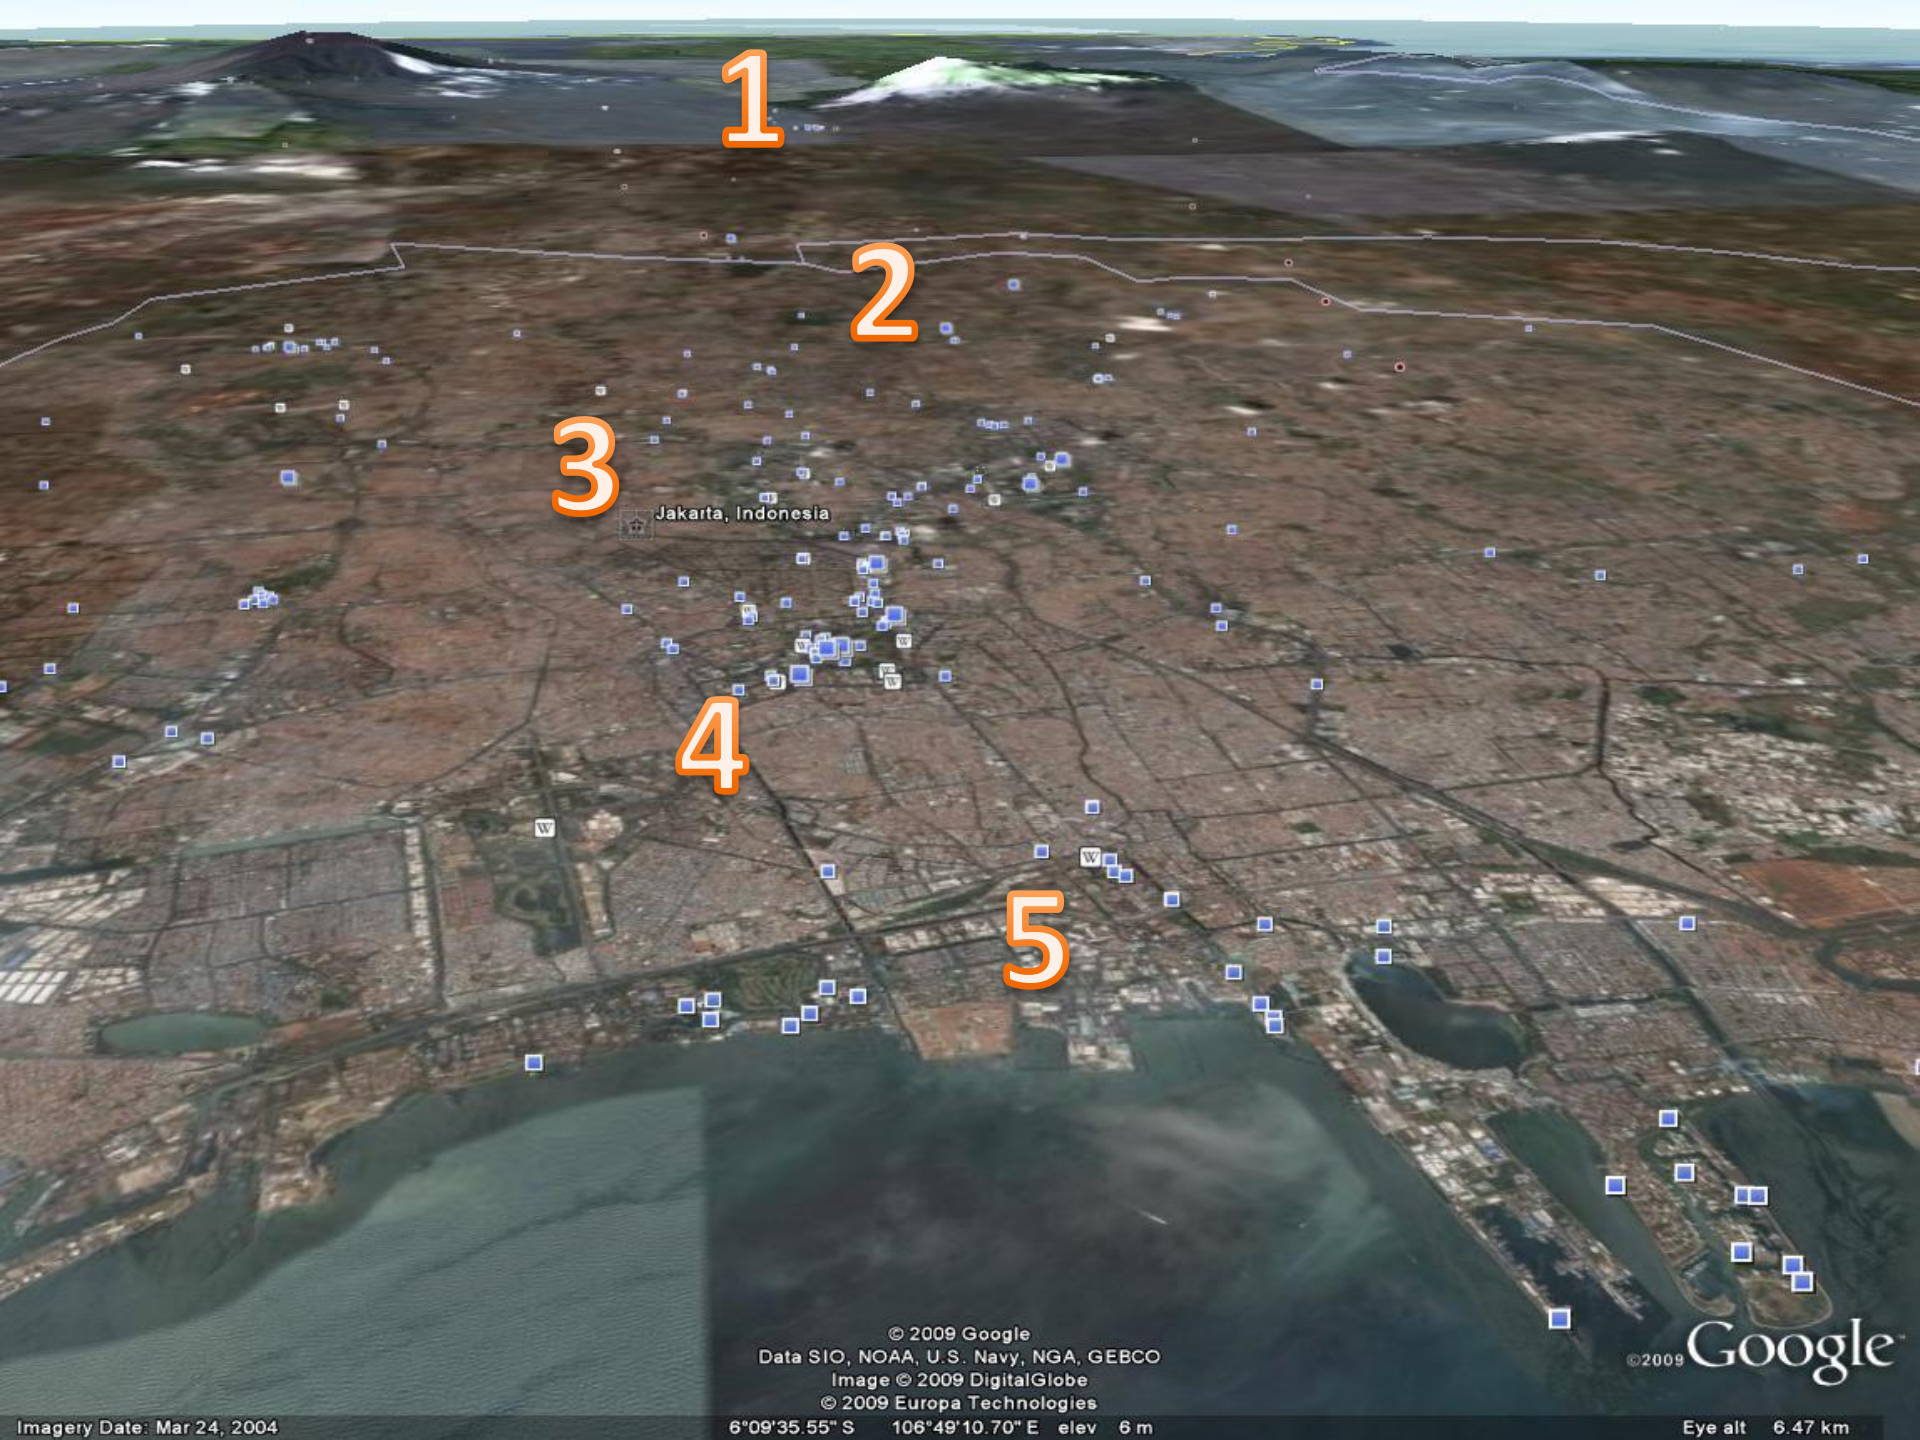

Be the change

Mercy Corps

Disaster, development,
climate data &
information

Be the change

Urban - Indonesia

Urban Poverty
Reduction Program

1

2

3

4

5

Jakarta, Indonesia

© 2009 Google
Data SIO, NOAA, U.S. Navy, NGA, GEBCO
Image © 2009 DigitalGlobe
© 2009 Europa Technologies
6°09'35.55" S 106°49'10.70" E elev 6 m

©2009 Google

Imagery Date: Mar 24, 2004

Eye alt 6.47 km

Be the change

Energy Poverty

Timor Leste
(East Timor)

Addressing Energy Poverty in Timor Leste

Mercy Corps Timor Leste

Be the change

Disaster