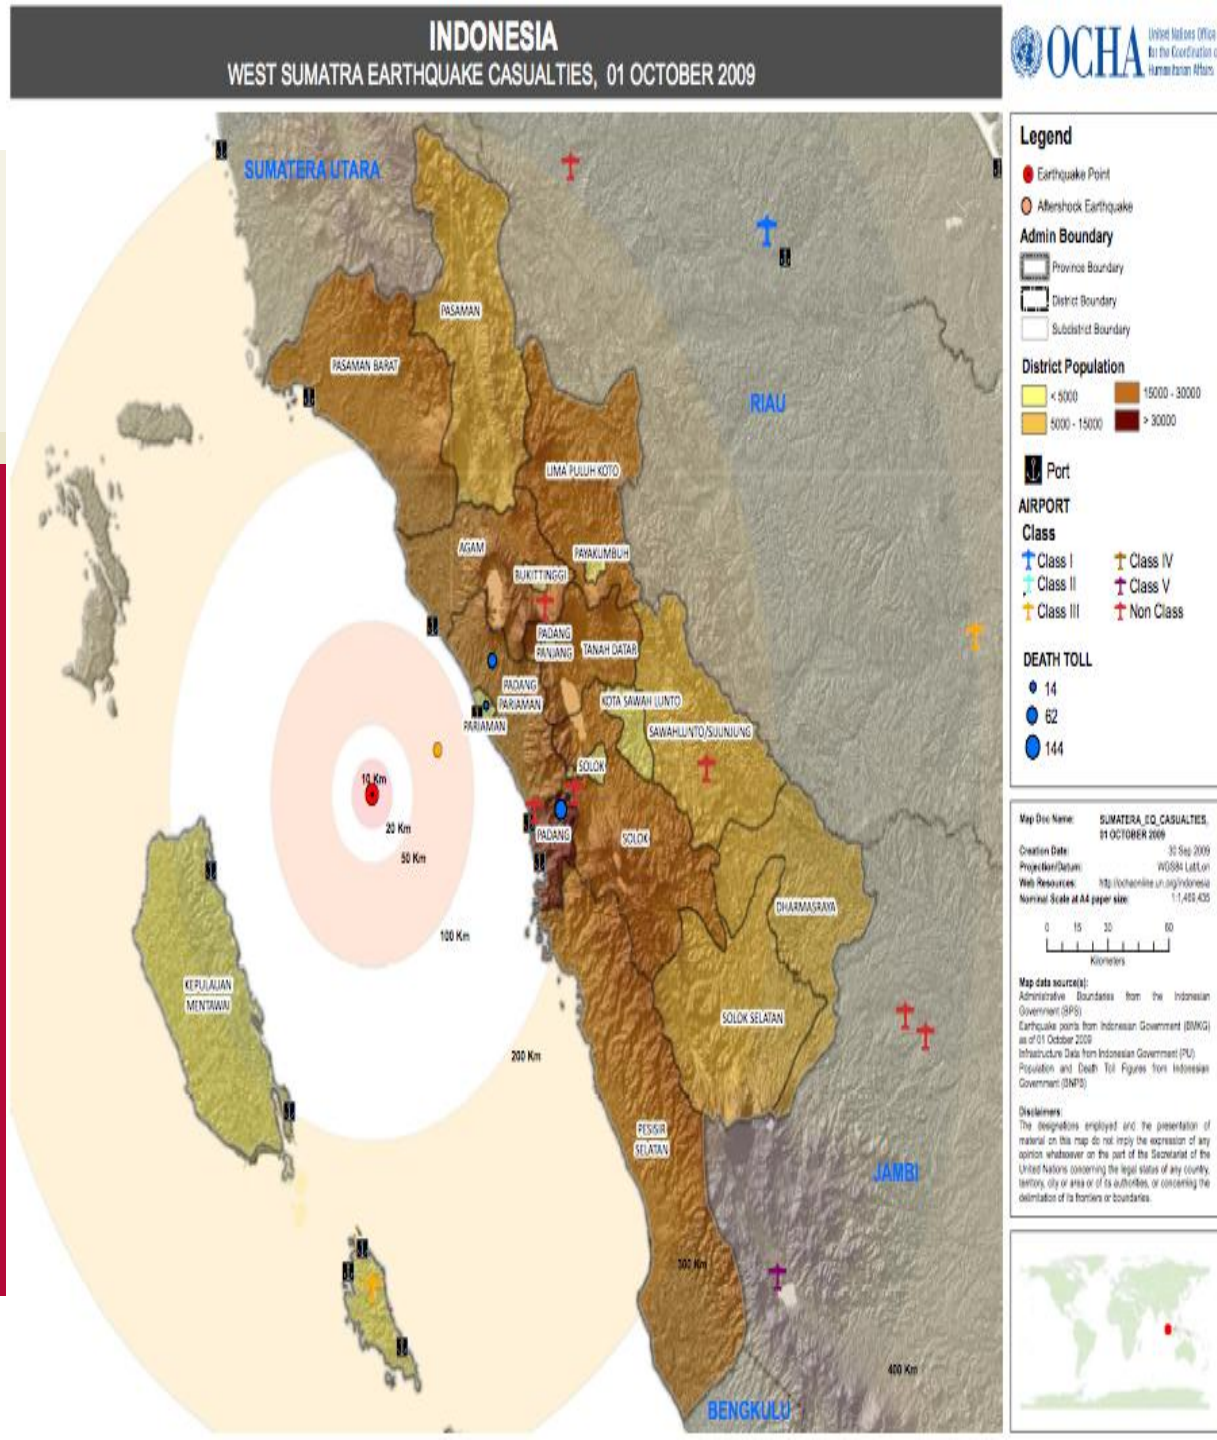

Disaster

Padang, Indonesia