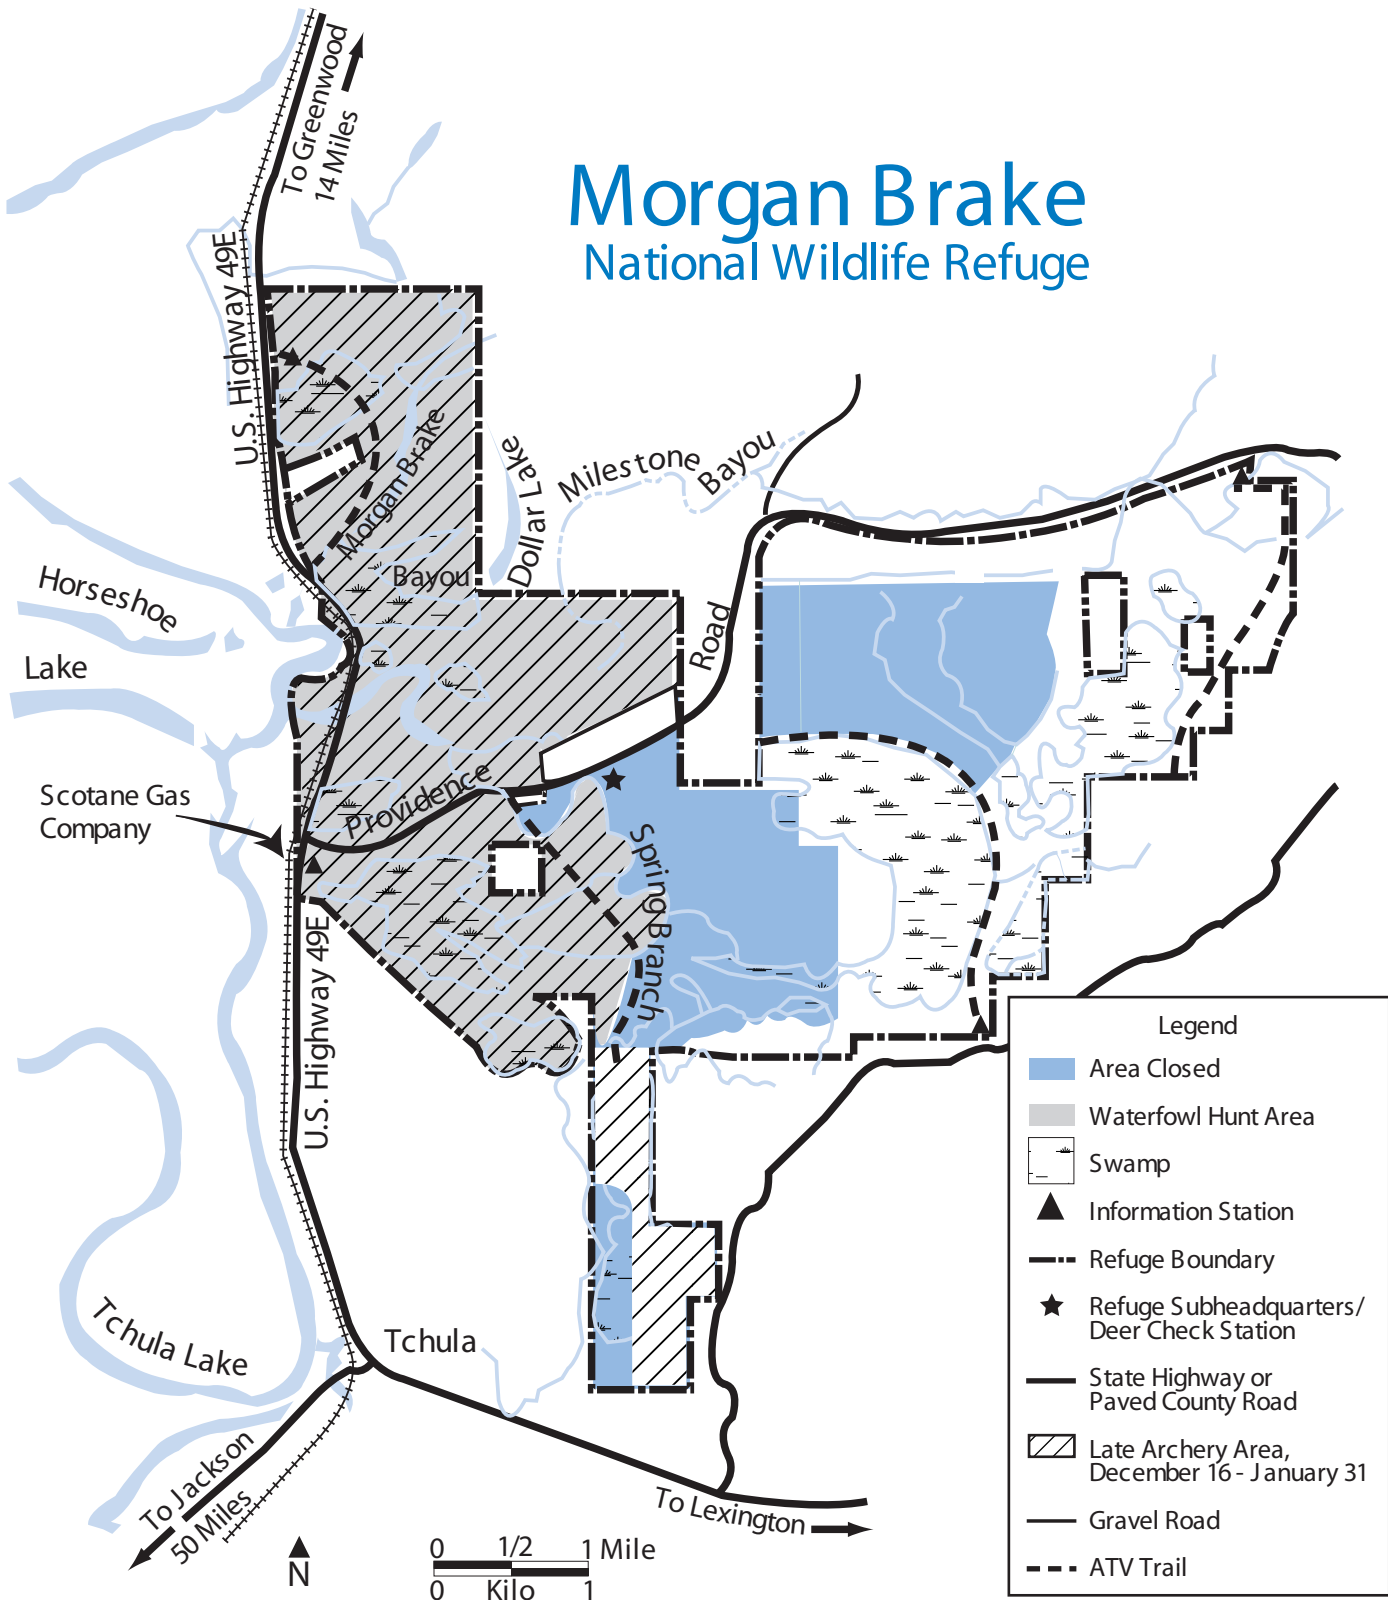

Morgan Brake National Wildlife Refuge

Legend

- Area Closed
- Waterfowl Hunt Area
- Swamp
- Information Station
- Refuge Boundary
- Refuge Subheadquarters/
Deer Check Station
- State Highway or
Paved County Road
- Late Archery Area,
December 16 - January 31
- Gravel Road
- ATV Trail