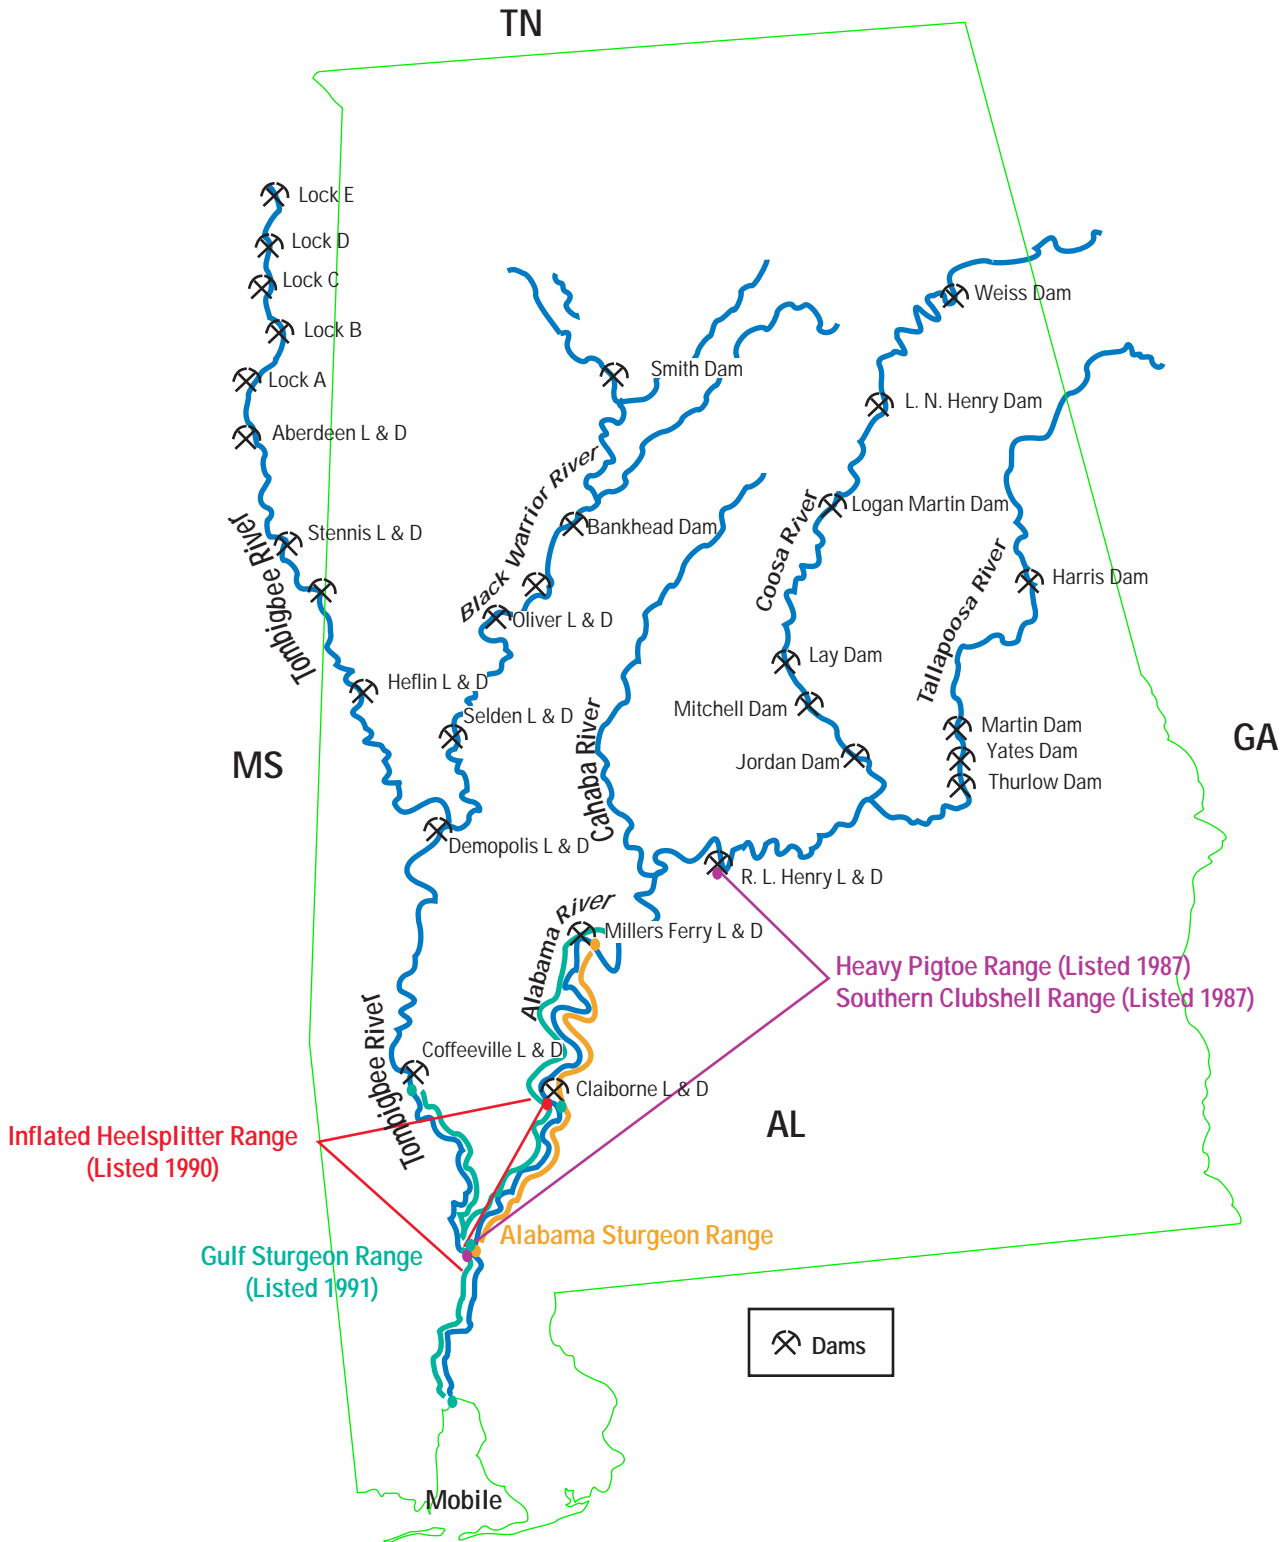

# Federally Listed Species Found in the Vicinity of Current Alabama Sturgeon Habitat 2000

Mobile River Basin