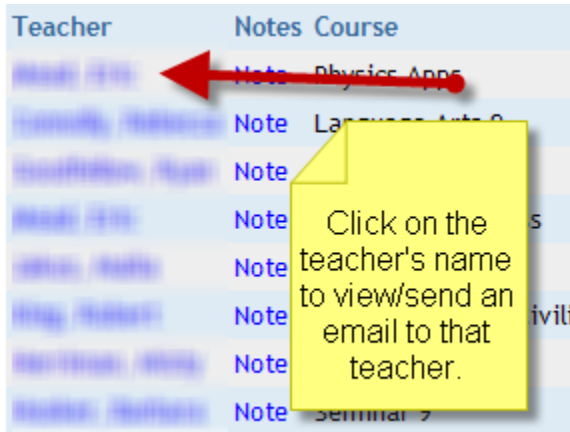

GradeSpeed How 2.0?
Parent Portal

5. If you have any questions about a grade, you can click on the name of the teacher to view their email address.

If you have any questions about your account or the grades, please contact your school.