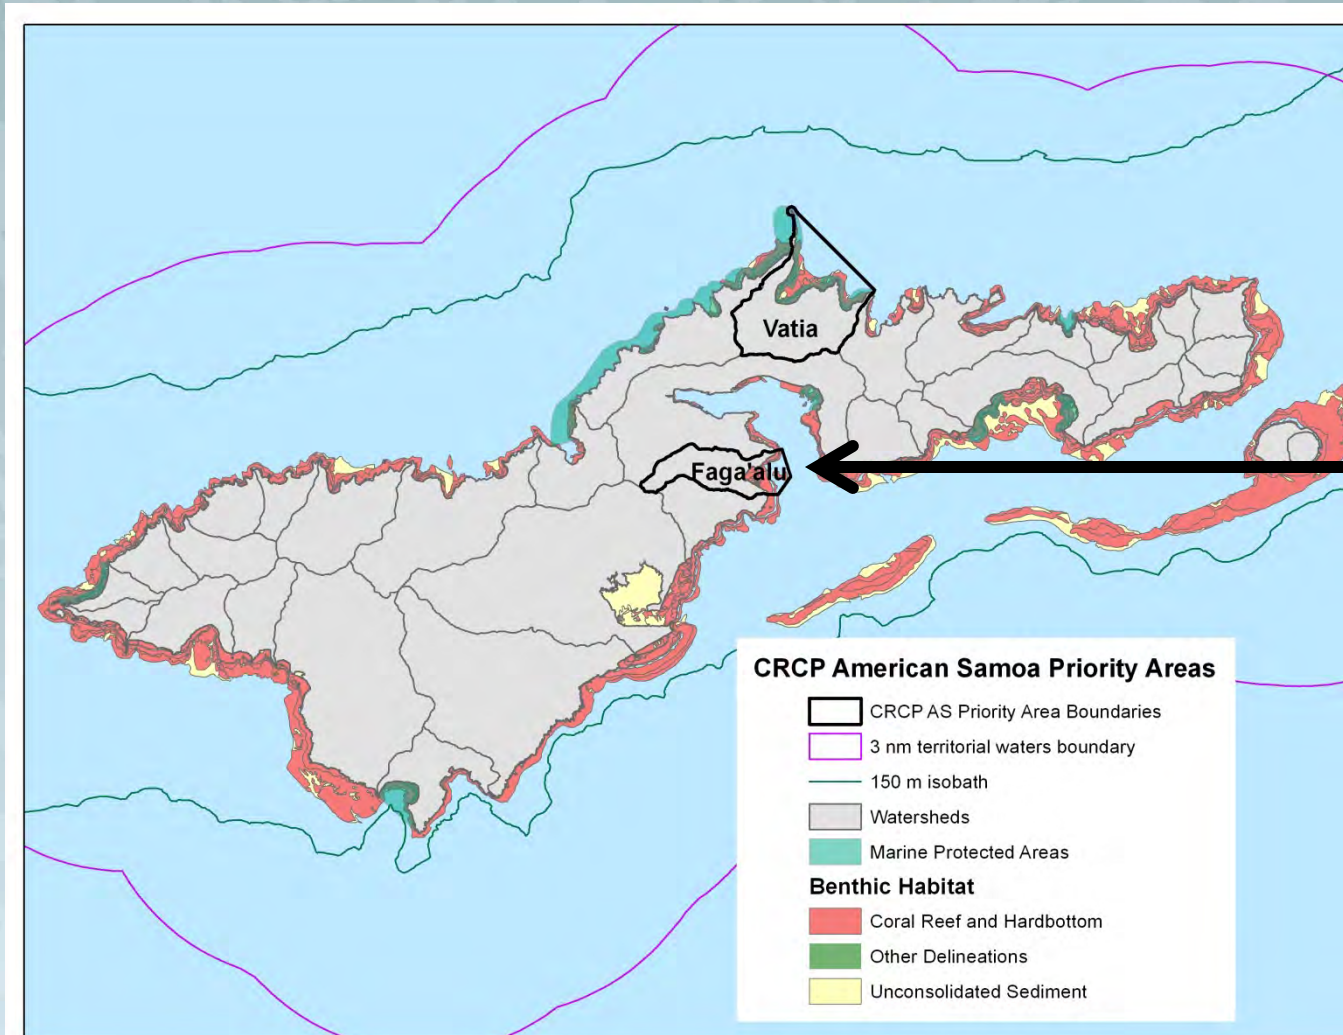

U.S. Coral Reef Task Force

Photo Credit: Alex Messina

*Watershed Partnership Initiative
Faga'alu, American Samoa*

Faga'alu, American Samoa

Faga'alu Watershed

Imagery Date: Aug 30, 2007

Image © 2011 GeoEye

lat -14.291434° lon -170.679194° elev 0m Fatumafuti