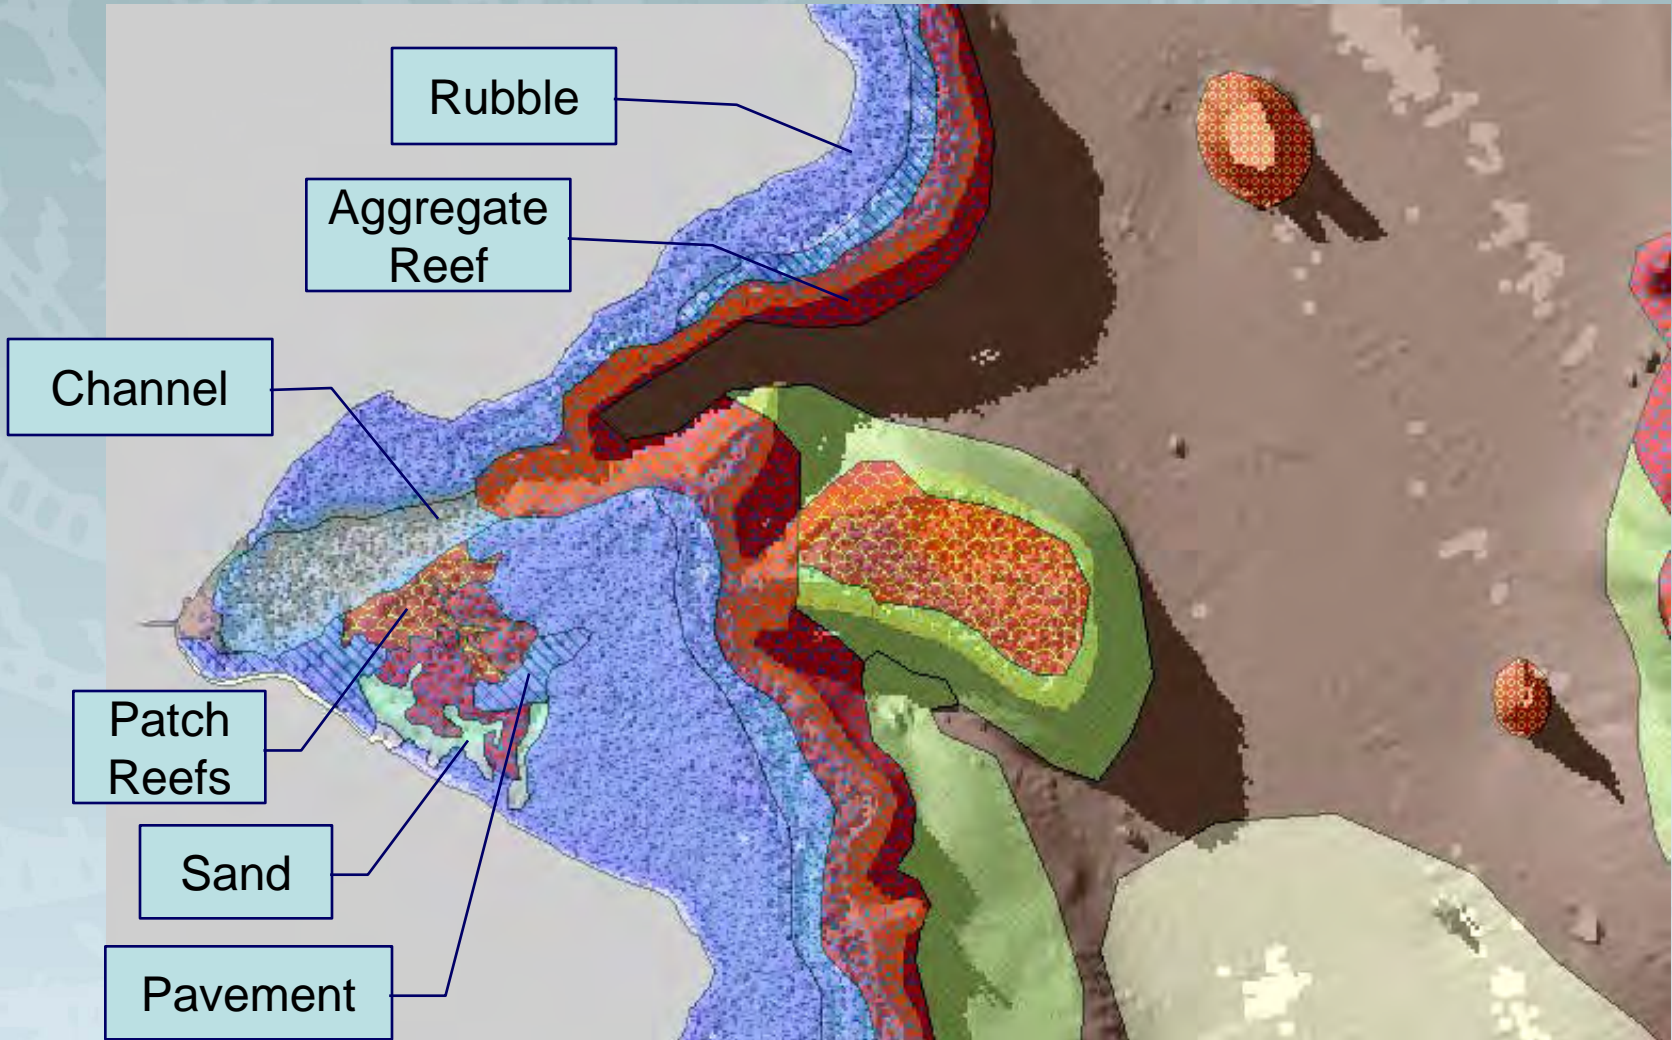

U.S. Coral Reef Task Force

Photo Credit: Alex Messina

*Watershed Partnership Initiative
Faga'alu, American Samoa*

Faga'alu, American Samoa

Faga'alu Watershed

Imagery Date: Aug 30, 2007

Image © 2011 GeoEye

lat -14.291434° lon -170.679194° elev 0m Fatumafuti

©2009 Google

Eye alt 1.24 km

Habitat Types

Image Credit: NOAA CCMA

Coral Reef Resources

Photo Credit: Kelley Anderson

Partnership Agencies

American Samoa

USDA-NRCS

NOAA

DOI

USEPA

U.S. Coral Reef Task Force

Photo Credit: Kelley Anderson