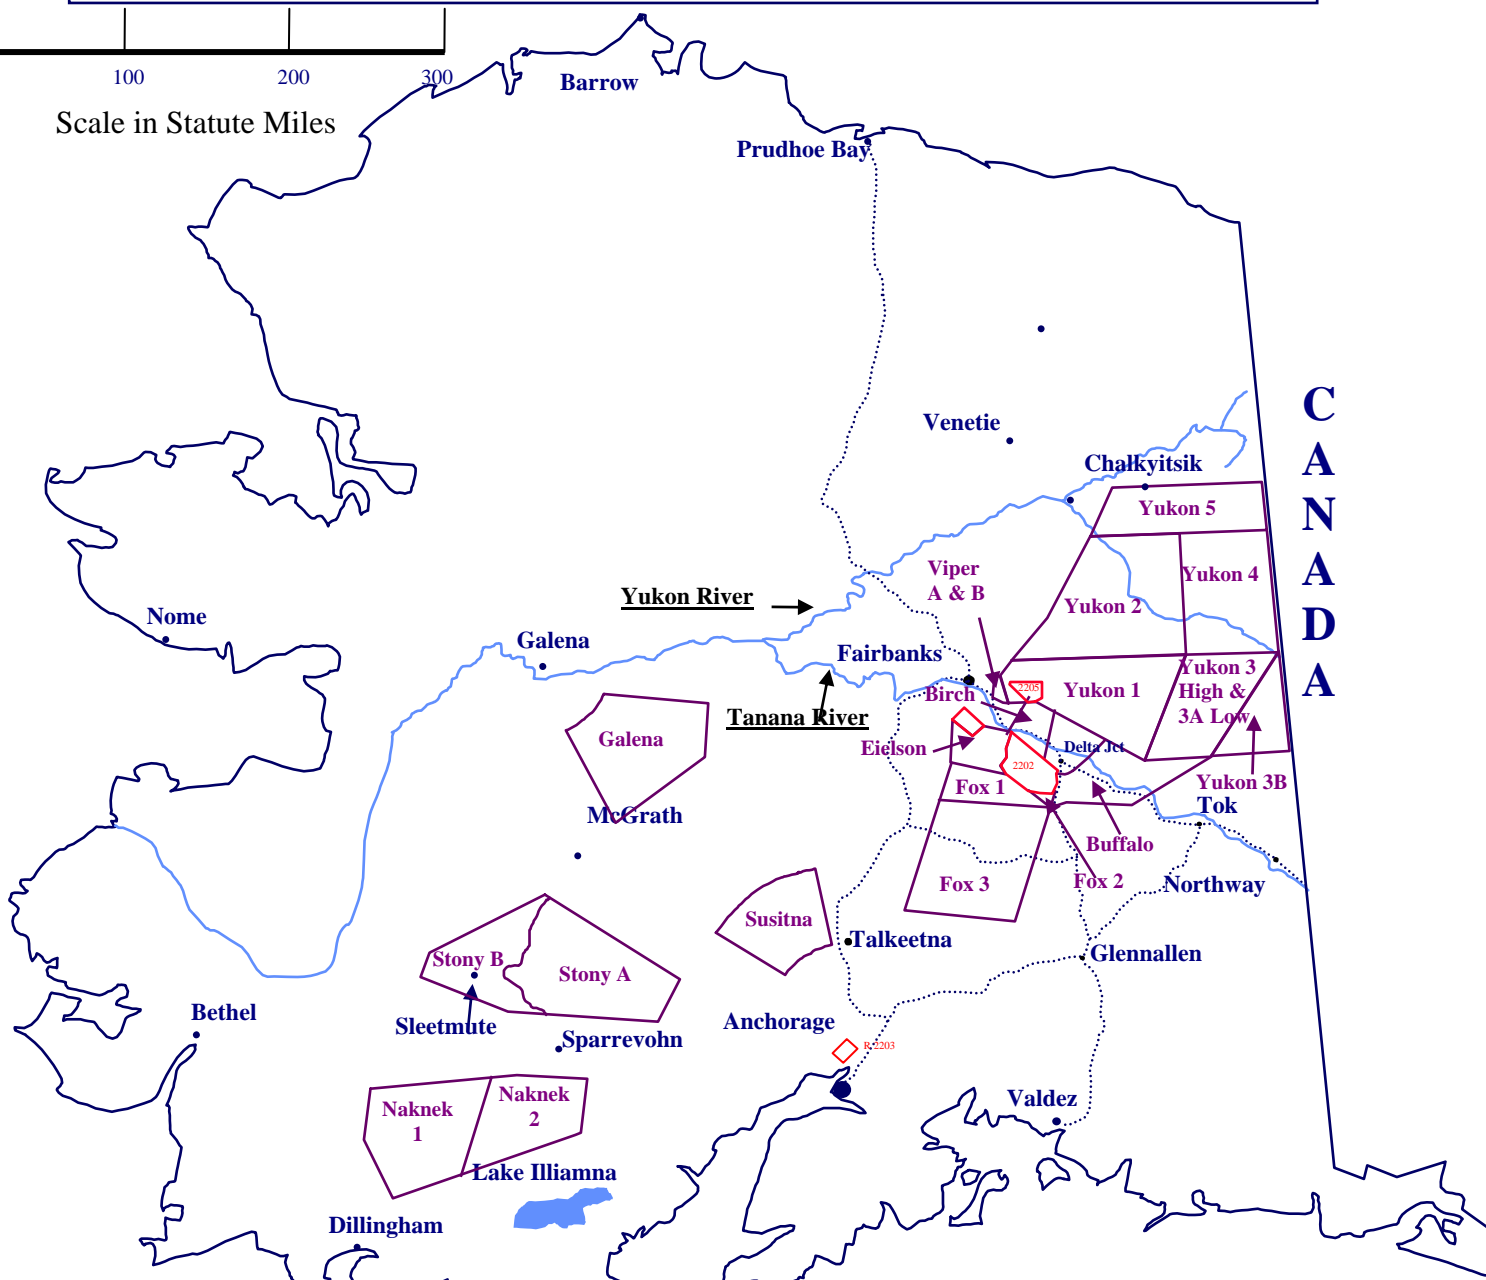

# ALASKA MILITARY OPERATIONS

FOR INFORMATION ONLY - NOT TO BE USED FOR NAVIGATION

Current Sectional Charts Now Available

Scale in Statute Miles

CANADA

## SPECIAL USE AIRSPACE LIMITS

FOX 1	5,000' AGL - 17,999' MSL	BIRCH	500' AGL	5,000' MSL
FOX 2	7,000' MSL - 17,999' MSL	BUFFALO	300' AGL	6,999' MSL
FOX 3	5,000' AGL - 17,999' MSL	EIELSON	100' AGL	17,999' MSL
GALENA	1,000' AGL - 17,999' MSL	YUKON 1	100' AGL	17,999' MSL
NAKNEK 1	3,000' AGL - 17,999' MSL	YUKON 2	100' AGL	17,999' MSL
NAKNEK 2	3,000' AGL - 17,999' MSL	YUKON 3 HIGH	10,000' MSL	17,999' MSL
STONY A	100' AGL - 17,999' MSL	YUKON 3A LOW	100' AGL	9,999' MSL
STONY B	2,000' AGL - 17,999' MSL	YUKON 3B	2,000' AGL	17,999' MSL
SUSITNA	** - 17,999' MSL	YUKON 4	100' AGL	17,999' MSL
		YUKON 5	5,000' AGL	17,999' MSL
		VIPER A	500' AGL	10,000' MSL
		VIPER B	10,001' MSL	17,999' MSL