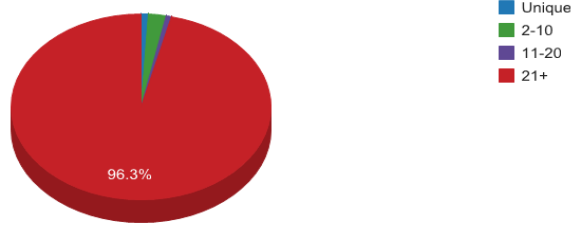

WorldCat Collection Dashboard

US House of Representatives Library

SYMBOL: USHRL	TYPE: Government Library (except State or National Library)	TOTAL WORLDCAT HOLDINGS: 13156	AS OF DATE: August 2011

Holdings Comparisons	Publication Dates	Formats	Conspectus Subjects

Click a slice to view a set of sample records below