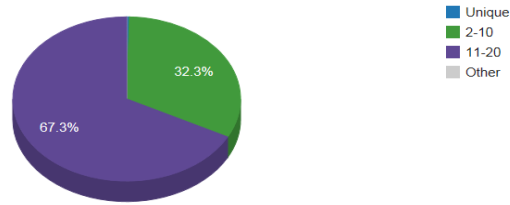

WorldCat Collection Dashboard

Smithsonian American Art Museum

SYMBOL: SMIAM	TYPE: Government Library (except State or National Library)	TOTAL WORLDCAT HOLDINGS: 10456	AS OF DATE: August 2011

Holdings Comparisons	Publication Dates	Formats	Conspectus Subjects

Click a slice to view a set of sample records below