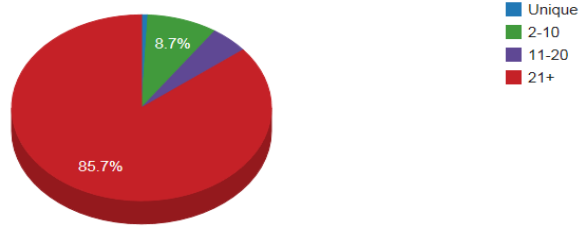

WorldCat Collection Dashboard

Securities & Exchange Commission

SYMBOL: SEC	TYPE: Government Library (except State or National Library)	TOTAL WORLDCAT HOLDINGS: 8129	AS OF DATE: August 2011

Holdings Comparisons	Publication Dates	Formats	Conspectus Subjects

Click a slice to view a set of sample records below