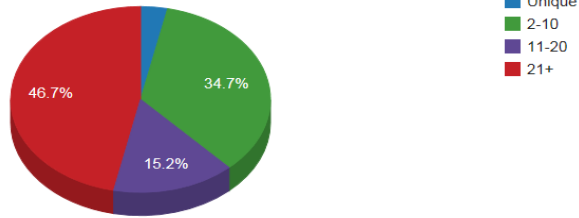

WorldCat Collection Dashboard

National Climatic Data Center Library

SYMBOL: OAQ	TYPE: Government Library (except State or National Library)	TOTAL WORLDCAT HOLDINGS: 9017	AS OF DATE: August 2011

Holdings Comparisons	Publication Dates	Formats	Conspectus Subjects

Click a slice to view a set of sample records below