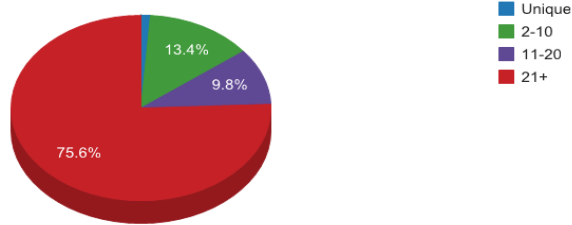

WorldCat Collection Dashboard

George C Marshall European Center

SYMBOL: GGM	TYPE: Other (Corporate or Special Library)	TOTAL WORLDCAT HOLDINGS: 54075	AS OF DATE: August 2011

Holdings Comparisons	Publication Dates	Formats	Conspectus Subjects

Click a slice to view a set of sample records below