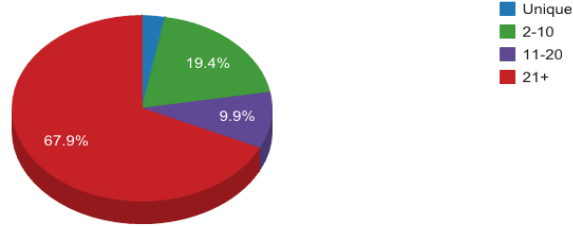

WorldCat Collection Dashboard

Environmental Prot Ag, Regional Vi Library

SYMBOL: EMA	TYPE: Government Library (except State or National Library)	TOTAL WORLDCAT HOLDINGS: 1165	AS OF DATE: August 2011
Holdings Comparisons	Publication Dates	Formats	Conspectus Subjects

Click a slice to view a set of sample records below