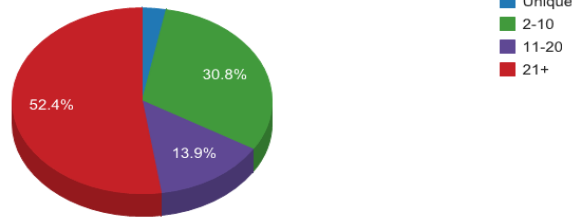

WorldCat Collection Dashboard

EPA REGION 2 NY LIBRARY

SYMBOL: EIA	TYPE: Government Library (except State or National Library)	TOTAL WORLDCAT HOLDINGS: 22607	AS OF DATE: August 2011
-----------------------	---	--	-----------------------------------

- Holdings Comparisons
- Publication Dates
- Formats
- Conspectus Subjects

Click a slice to view a set of sample records below

WorldCat Collection Dashboard

EPA REGION 2 NY LIBRARY

SYMBOL: EIA	TYPE: Government Library (except State or National Library)	TOTAL WORLDCAT HOLDINGS: 22607	AS OF DATE: August 2011
-----------------------	---	--	-----------------------------------