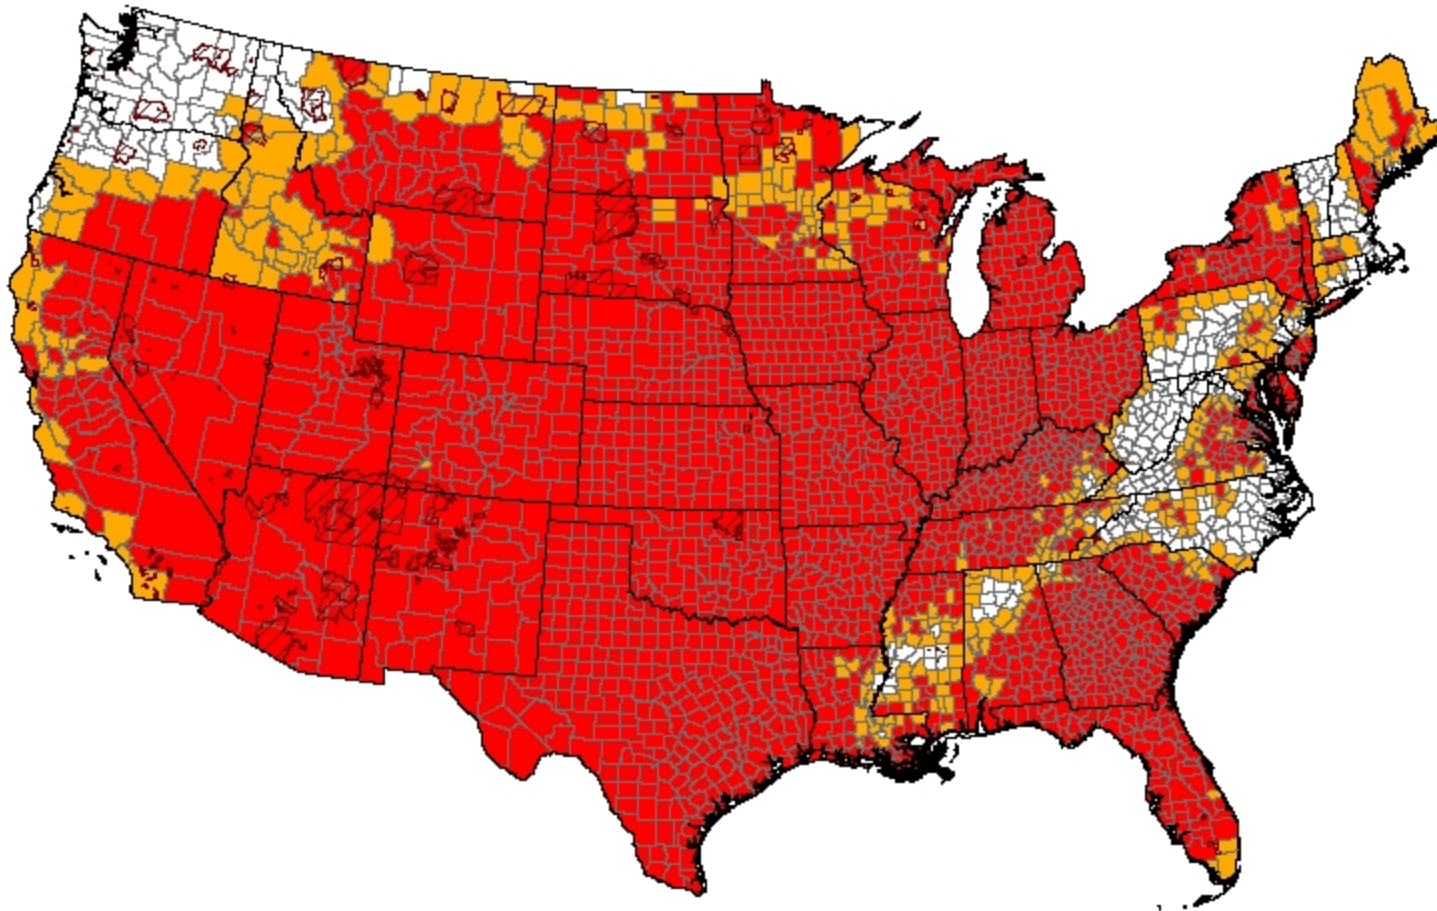

Secretarial Disaster Designations - CY 2012

Primary and Contiguous Counties Designated for 2012 Crop Disaster Losses

All Crop Disaster Incidents as of 2/13/2013

- State Boundary
- County Boundary
- Tribal Lands

Total All Crop Approved Designations February 13, 2013

- Primary Counties: 2,333
- Contiguous Counties: 423

Alaska

1:58,102,399

Hawaii

1:19,740,053

Puerto Rico

1:5,592,808