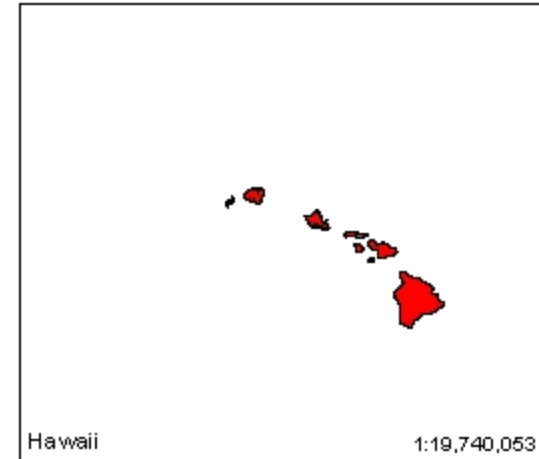

Secretarial Disaster Designations - CY 2012

Primary and Contiguous Counties Designated for 2012 Crop Disaster Losses

All Crop Disaster Incidents as of 2/13/2013

- State Boundary
- County Boundary
- Tribal Lands

Total All Crop Approved Designations February 13, 2013

- Primary Counties: 2,333
- Contiguous Counties: 423

Alaska

1:58,102,399

Hawaii

1:19,740,053

Puerto Rico

1:5,592,808