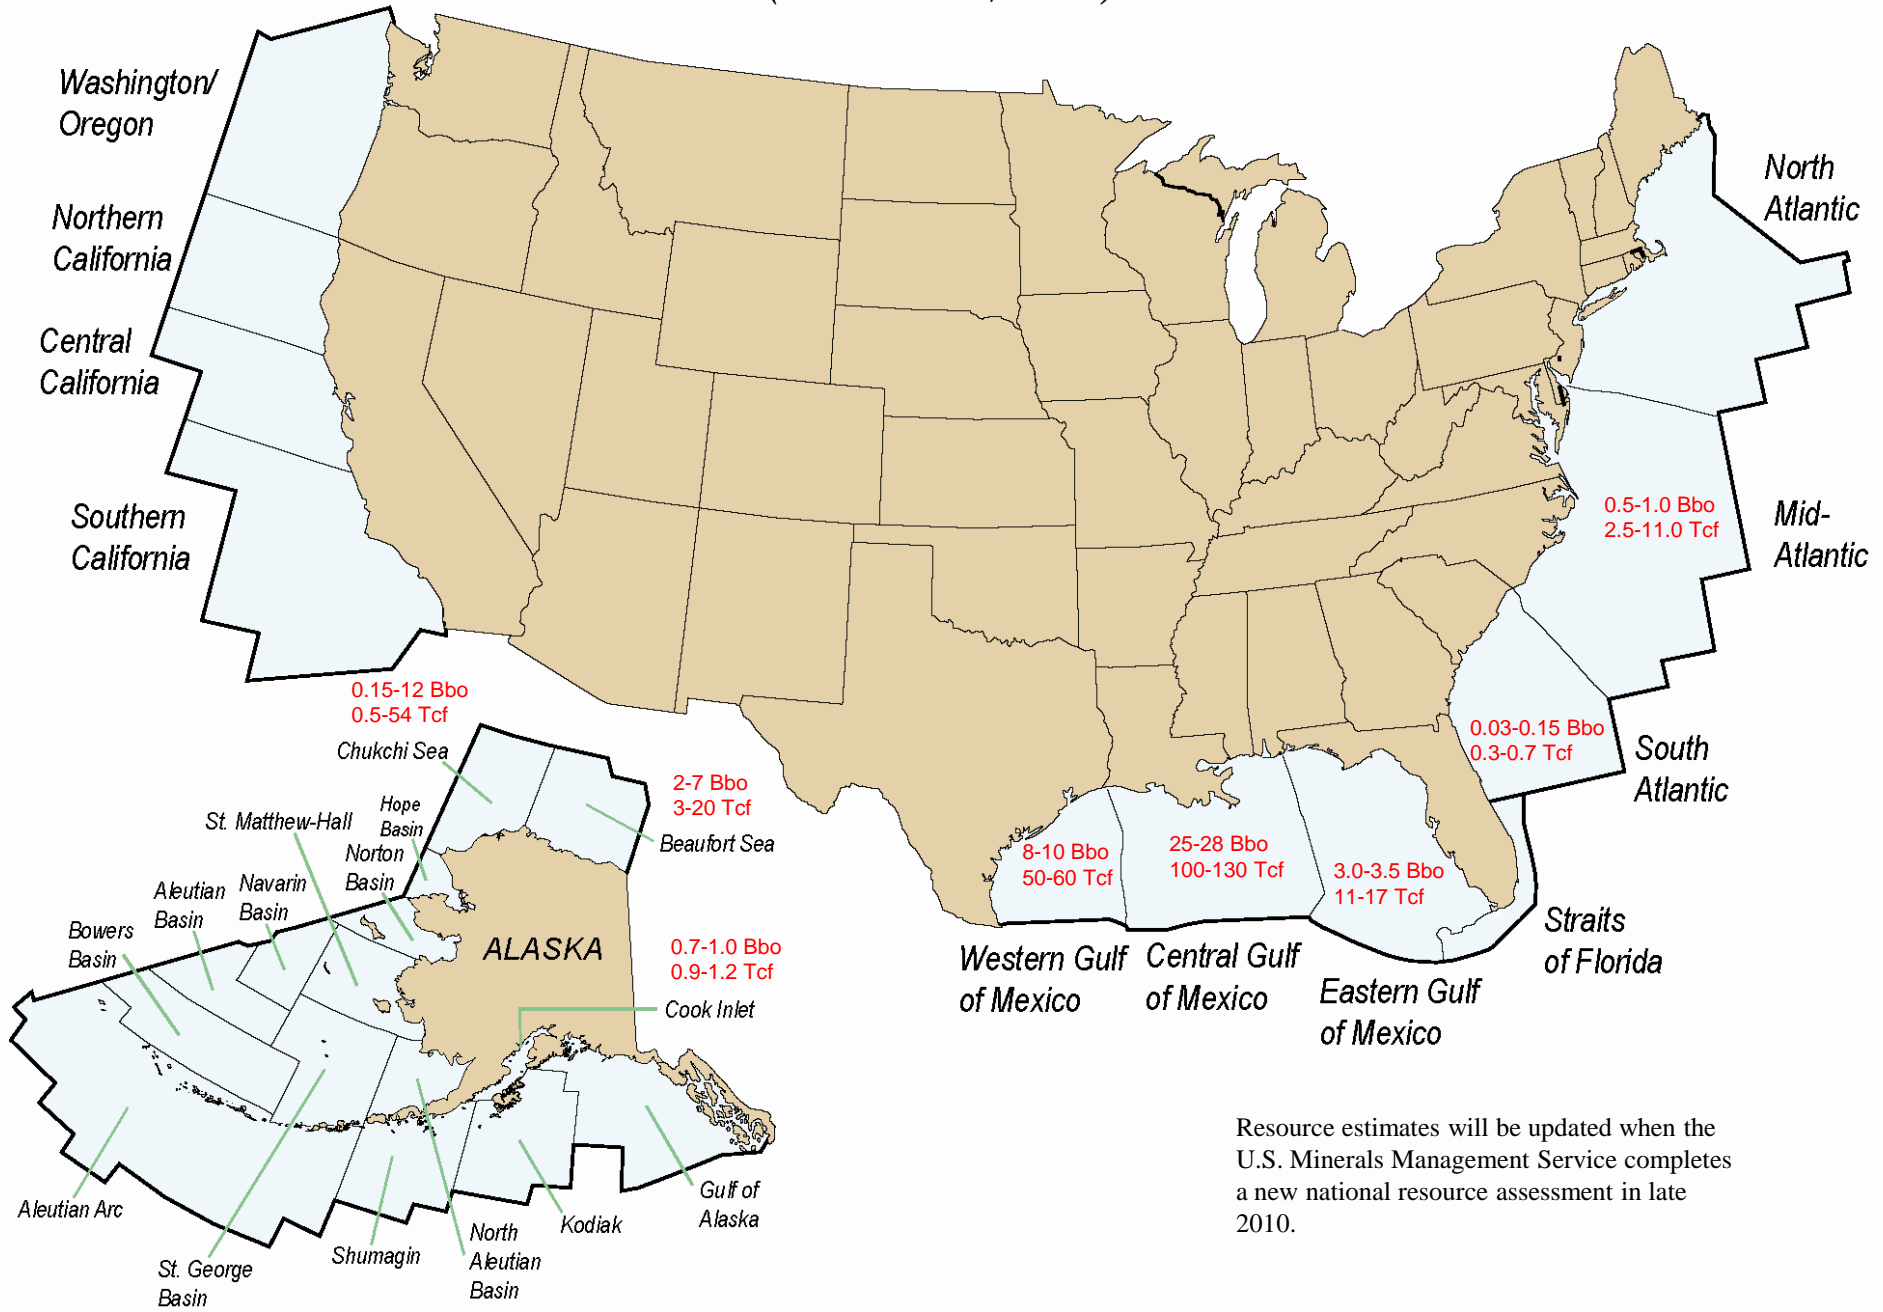

Estimated Undiscovered, Economically Recoverable Resources

(Resources at \$80/bbl)

Resource estimates will be updated when the U.S. Minerals Management Service completes a new national resource assessment in late 2010.