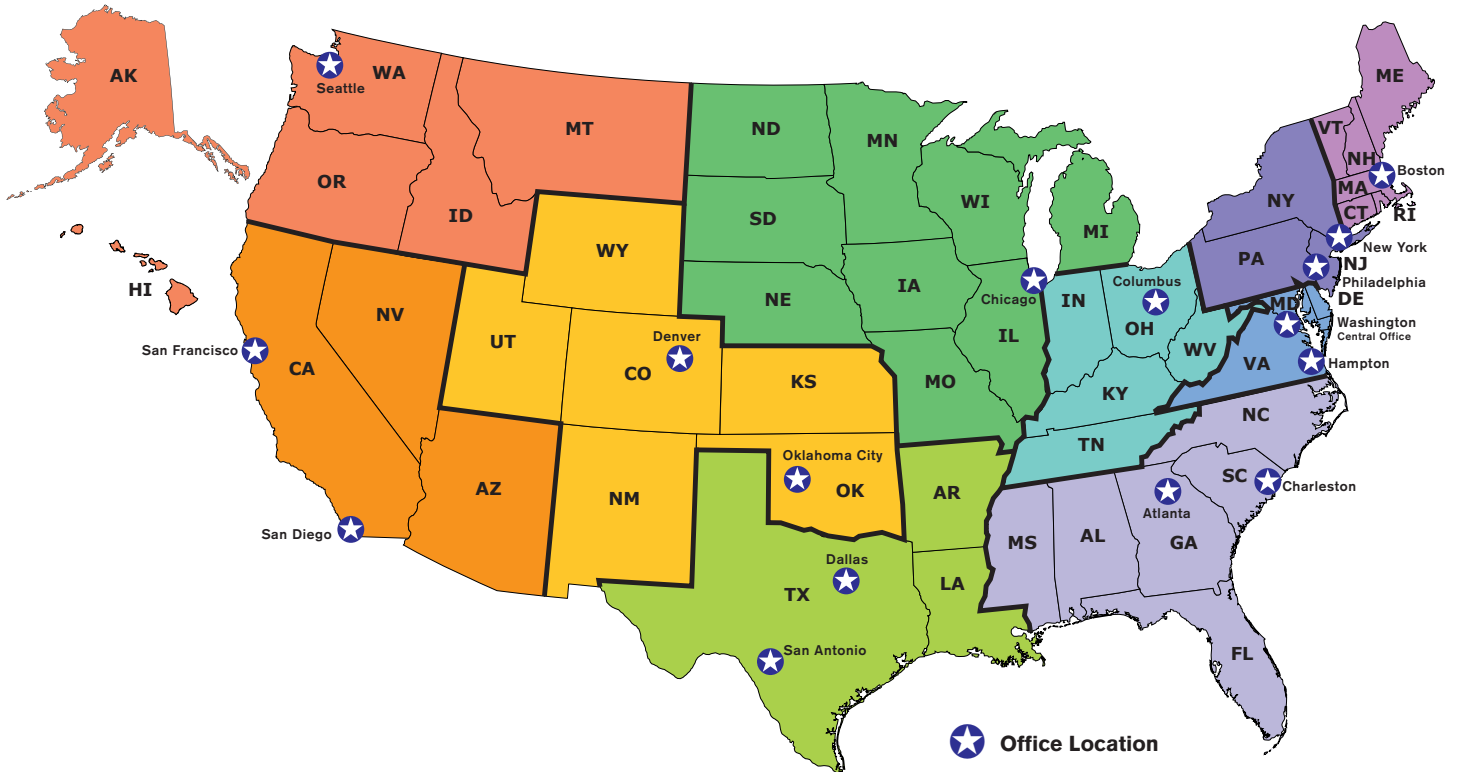

GPO Customer Services Offices

<http://www.gpo.gov/customers/print>

Central Office
732 N Capitol Street, NW
Washington, DC 20401-0001
www.gpo.gov/customers/ast

Atlanta Regional Office
3715 Northside Parkway, Suite 4-305
Atlanta, GA 30327
ph 404.605.9160
fx 404.605.9185
infoatlanta@gpo.gov

Boston Regional Office
John F. Kennedy Federal Building
15 New Sudbury Street, E-270
Boston, MA 02203-0002
ph 617.565.1370
fx 617.565-1385
infoboston@gpo.gov

Charleston Regional Office
2825 Noisette Boulevard
Charleston, SC 29405-1819
ph 843.743.2036
fx 843.743.2068
infocharleston@gpo.gov

Chicago Regional Office
200 North La Salle Street, Suite 810
Chicago, IL 60601-1055
ph 312.353.3916
fx 312.886.3163
infochicago@gpo.gov

Columbus Regional Office
1335 Dublin Road, Suite 112-B
Columbus, OH 43215-7034
ph 614.488.4616
fx 614.488.4577
infocolumbus@gpo.gov

Dallas Regional Office
1100 Commerce Street, Room 731
Dallas, TX 75242-1027
ph 214.767.0451
fx 214.767.0456
infodallas@gpo.gov

Denver Regional Office
12345 W. Alameda Parkway, Suite 208
Lakewood, CO 80228-2842
ph 303.236.5292
fx 303.236.5304
infodenver@gpo.gov

Hampton Regional Office
11836 Canon Boulevard, Suite 400
Newport News, VA 23606-2591
ph 757.873.2800
fx 757.873.2805
infohampton@gpo.gov

New York Regional Office
26 Federal Plaza Room 2930
New York, NY 10278
ph 212.264.2252
fx 212.264.2413
infonewyork@gpo.gov

Oklahoma City Regional Office
3420 D Avenue, Suite 100
Tinker AFB, OK 73145-9188
ph 405.610.4146
fx 405.610.4125
infooklahomacity@gpo.gov

Philadelphia Regional Office
928 Jaymore Road, Suite A-190
Southampton, PA 18966-3820
ph 215.364.6465
fx 215.364.6479
infophiladelphia@gpo.gov

San Antonio Regional Office
1531 Connally Street, Suite 2
Lackland AFB, TX 78236-5515
ph 210.675.1480
fx 210.675.2429
infosanantonio@gpo.gov

San Diego Regional Office
8880 Rio San Diego Drive, 8th Floor
San Diego, CA 92108
ph 619.209.6178
fx 619.209.6179
infosandiego@gpo.gov

San Francisco Regional Office
536 Stone Road, Suite I
Benicia, CA 94510-1170
ph 707.748.1970
fx 707.748.1980
infosanfran@gpo.gov

Seattle Regional Office
Federal Center South
4735 East Marginal Way South
Seattle, WA 98134-2397
ph 206.764.3726
fx 206.764.3301
infoseattle@gpo.gov