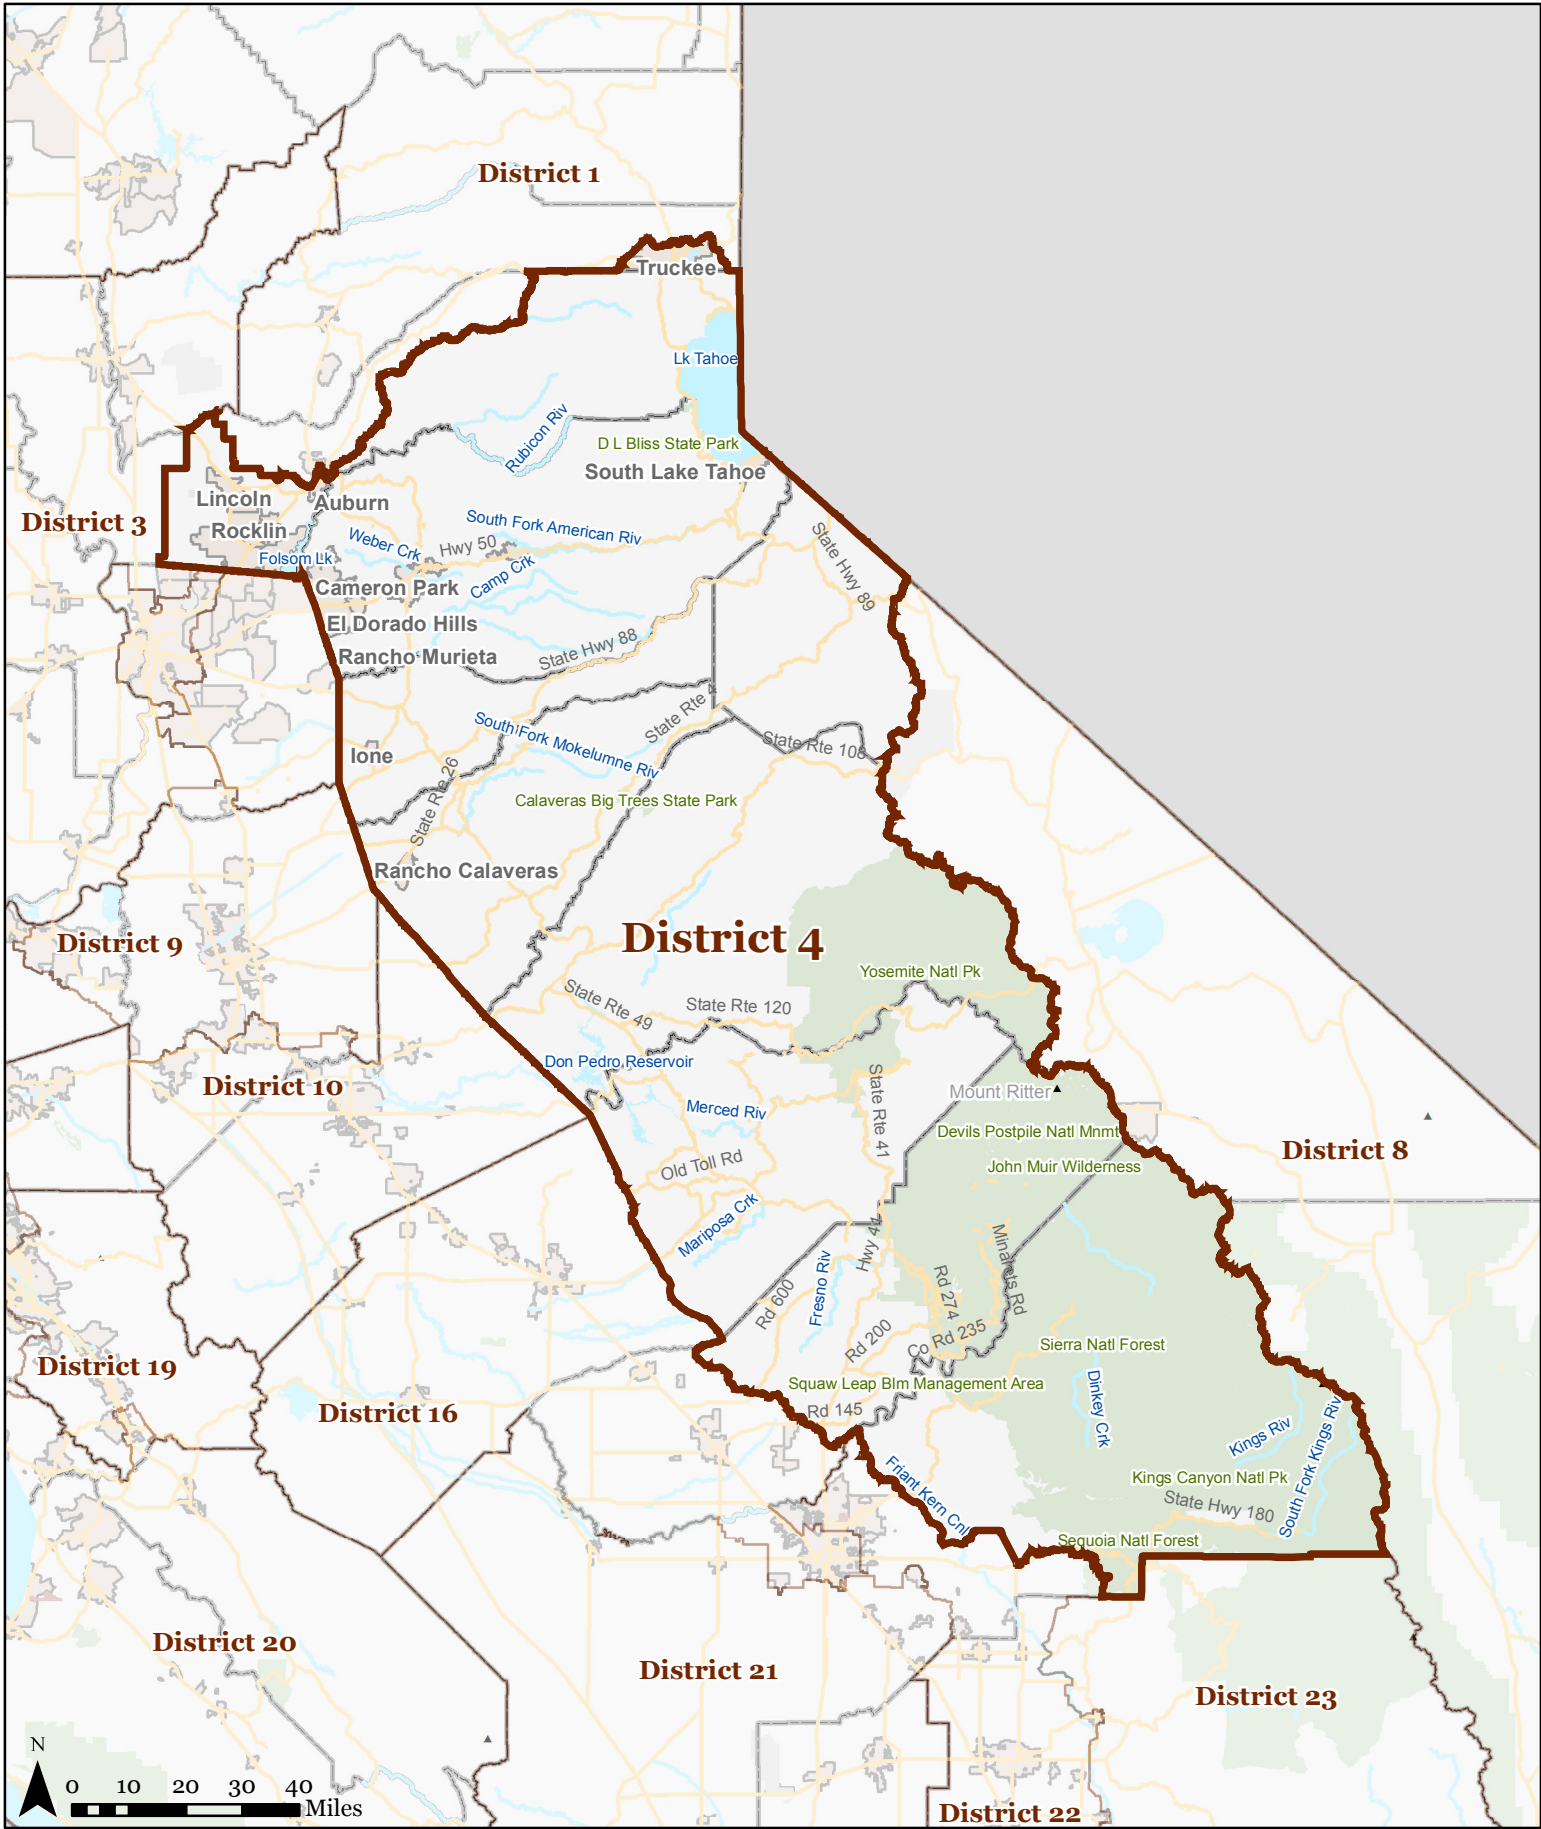

California State Congressional District 4

Map created by Healthy City, a project of the Advancement Project, August 2011. Created from CRC Certified Map: crc_20110815_congress_certified_statewide.zip. SHA-1: 1893c0695a42454a202f5b1ef433abff6b491db9. Basemap from US Census Bureau TIGER/Line Shapefiles.