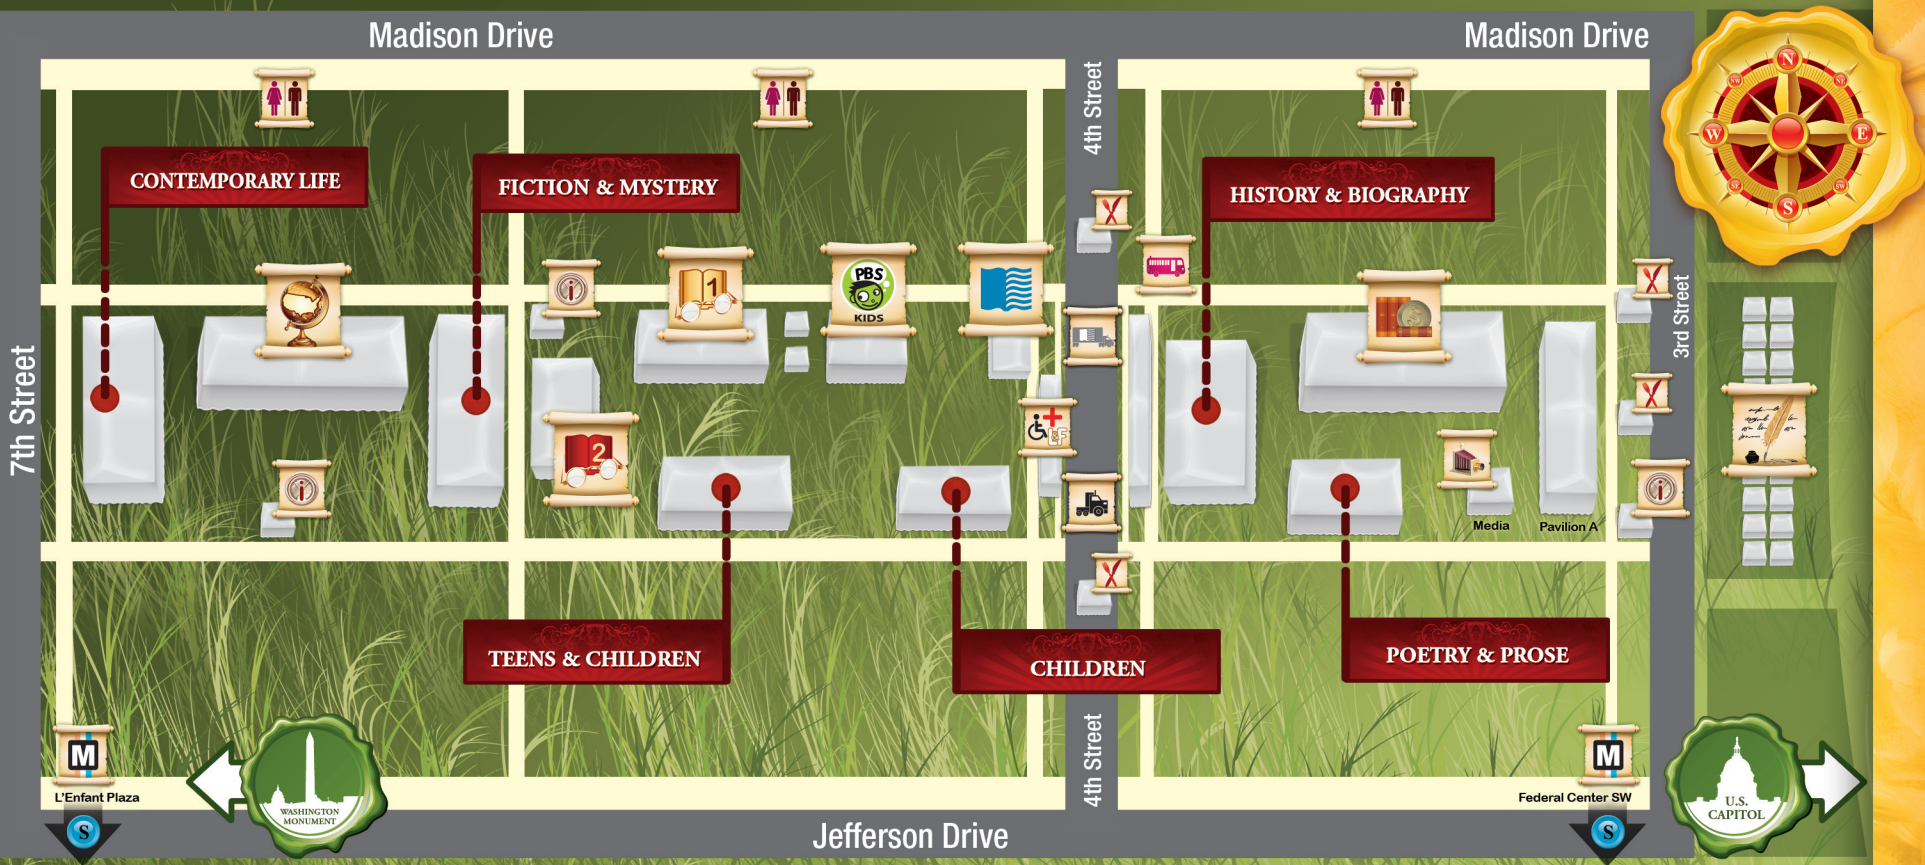

SITE MAP 2010

2010 NATIONAL BOOK FESTIVAL MAP LEGEND

	INFORMATION CENTERS		BOOK SIGNING		PBS KIDS RAISING READERS		LET'S READ AMERICA I		LIBRARY OF CONGRESS PAVILION		METRO STATION		BOOK SALES		FOOD SERVICE
	FIRST AID, ACCESSIBILITY INFORMATION, LOST & FOUND		PAVILION OF THE STATES		LET'S READ AMERICA II		C-SPAN		DIGITAL BOOKMOBILE		GATEWAY TO KNOWLEDGE EXHIBITION		RESTROOMS		