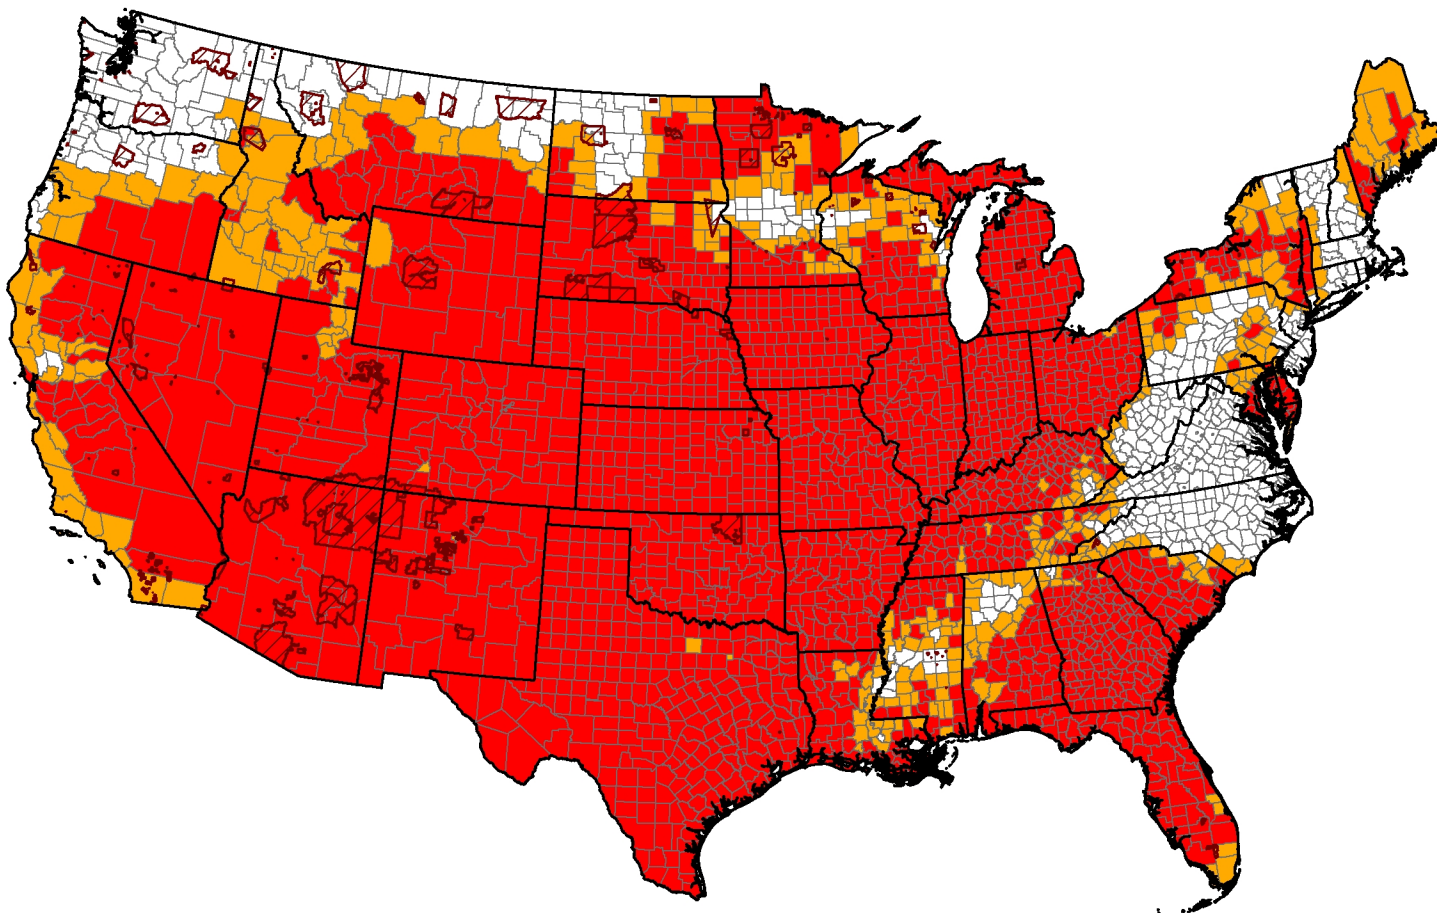

Secretarial Disaster Designations - CY 2012

Primary and Contiguous Counties Designated for 2012 Crop Disaster Losses

All Crop Disaster Incidents as of 10/3/2012

-  State Boundary
-  County Boundary
-  Tribal Lands

Total All Crop Approved Designations October 3, 2012

-  Primary Counties: 2,182
-  Contiguous Counties: 403

USDA Farm Service Agency
 Production, Emergencies and Compliance Division
 Washington, D.C.
 October 3, 2012