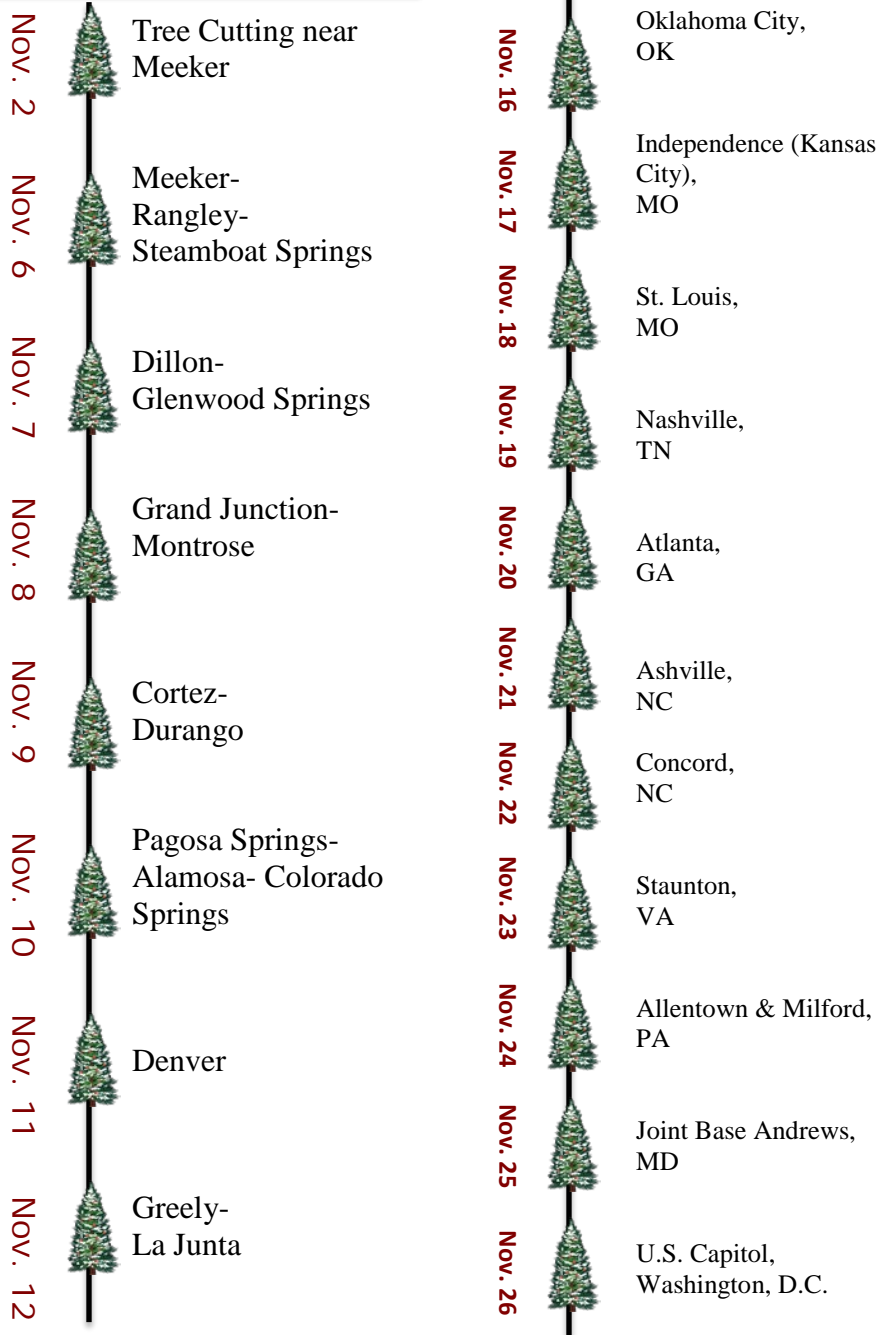

Colorado last received this honor in 2000 and is proud to once again give this gift to our nation. The birthplace of the 2012 "People's Tree" is the 2.3 million acre White River National Forest, the top recreational forest in the U.S., located in central Colorado. White River National Forest staff selected a handful of trees to contend for the honor, leading up to the final selection by the Superintendent of the Capitol Grounds in August. The selected Engelmann Spruce tree stands 73 feet tall.

The Tree's Journey to the Capitol

On Friday, November 2, the 2012 U.S. Capitol Christmas Tree will be harvested on the Blanco Ranger District of the White River National Forest near Meeker, Colo. The tree will then be wrapped and transported on a custom-decorated Mack Pinnacle truck driven by former U.S. Senator, Ben Nighthorse Campbell.

On November 26, the tree will arrive in D.C. The tree will be placed on the West Lawn of the U.S. Capitol and decorated with more than 3,000 ornaments handmade by Coloradans depicting this year's theme, "Celebrating the Great Outdoors."

2012 Capitol Christmas Tree Tour

The Capitol Christmas Tree will travel more than 5,000 miles from Colorado to our national capital, passing through 30 cities and towns. These stops allow citizens from all across the U.S. to enjoy the tree.