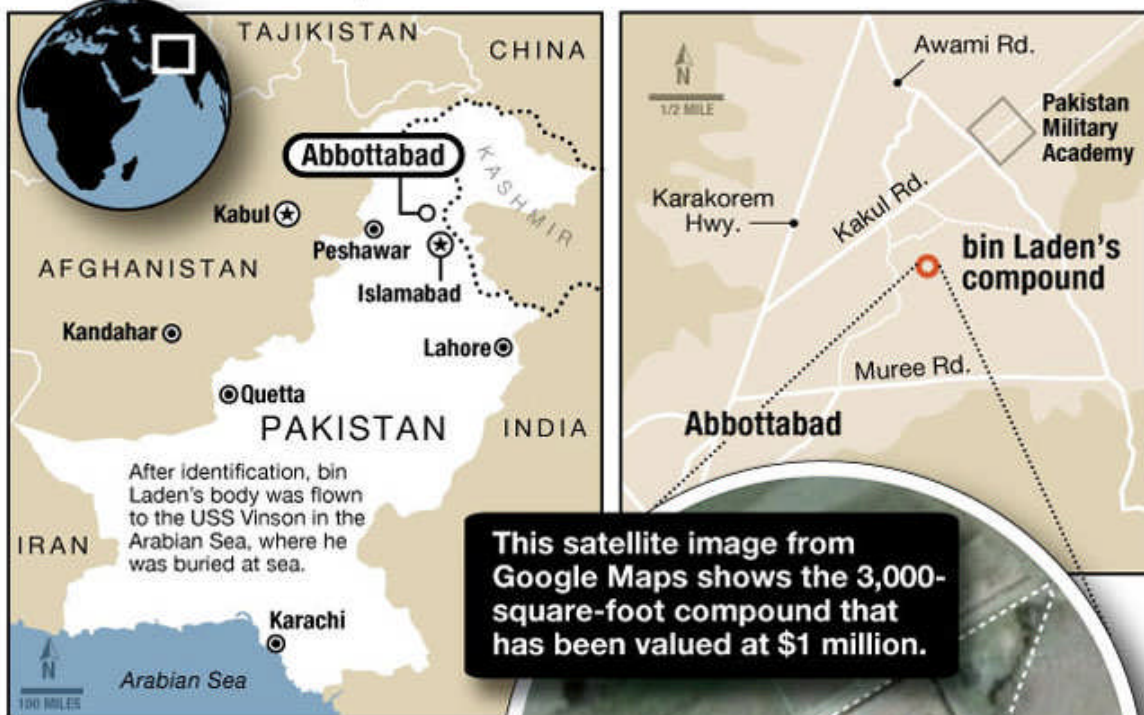

Inside bin Laden's compound

The daring raid on Osama Bin Laden's secretive compound in Abbottabad, Pakistan, by U.S. Navy SEALs had been planned for months but was over in about 40 minutes.

The diagram below is based on a rendering released by the Department of Defense.

- 1** Two choppers carrying the SEALs landed inside the compound.
- 2** The SEALs encountered bin Laden and others inside the residence and killed the fugitive terrorist during a brief but intense shoot out. One of bin Laden's wives and one of his sons were also killed.

SOURCES: Dept. of Defense, Google maps
WM PITZER- bpitzer@charlotteobserver.com

Inside bin Laden's Compound