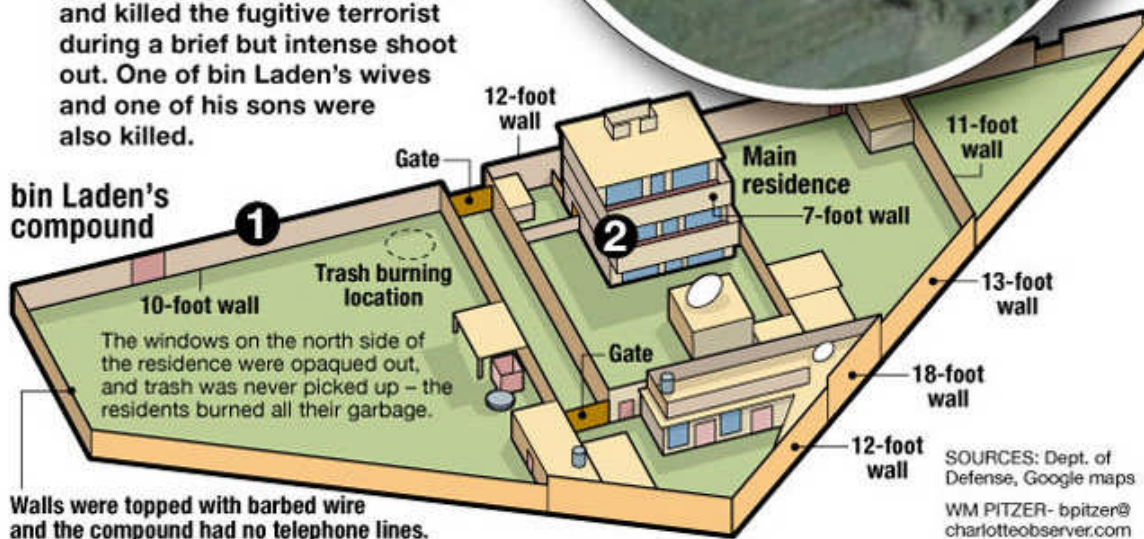

Inside bin Laden's compound

The daring raid on Osama Bin Laden's secretive compound in Abbottabad, Pakistan, by U.S. Navy SEALs had been planned for months but was over in about 40 minutes.

The diagram below is based on a rendering released by the Department of Defense.

- 1** Two choppers carrying the SEALs landed inside the compound.
- 2** The SEALs encountered bin Laden and others inside the residence and killed the fugitive terrorist during a brief but intense shoot out. One of bin Laden's wives and one of his sons were also killed.

SOURCES: Dept. of Defense, Google maps
WM PITZER- bpitzer@charlotteobserver.com

Inside bin Laden's Compound