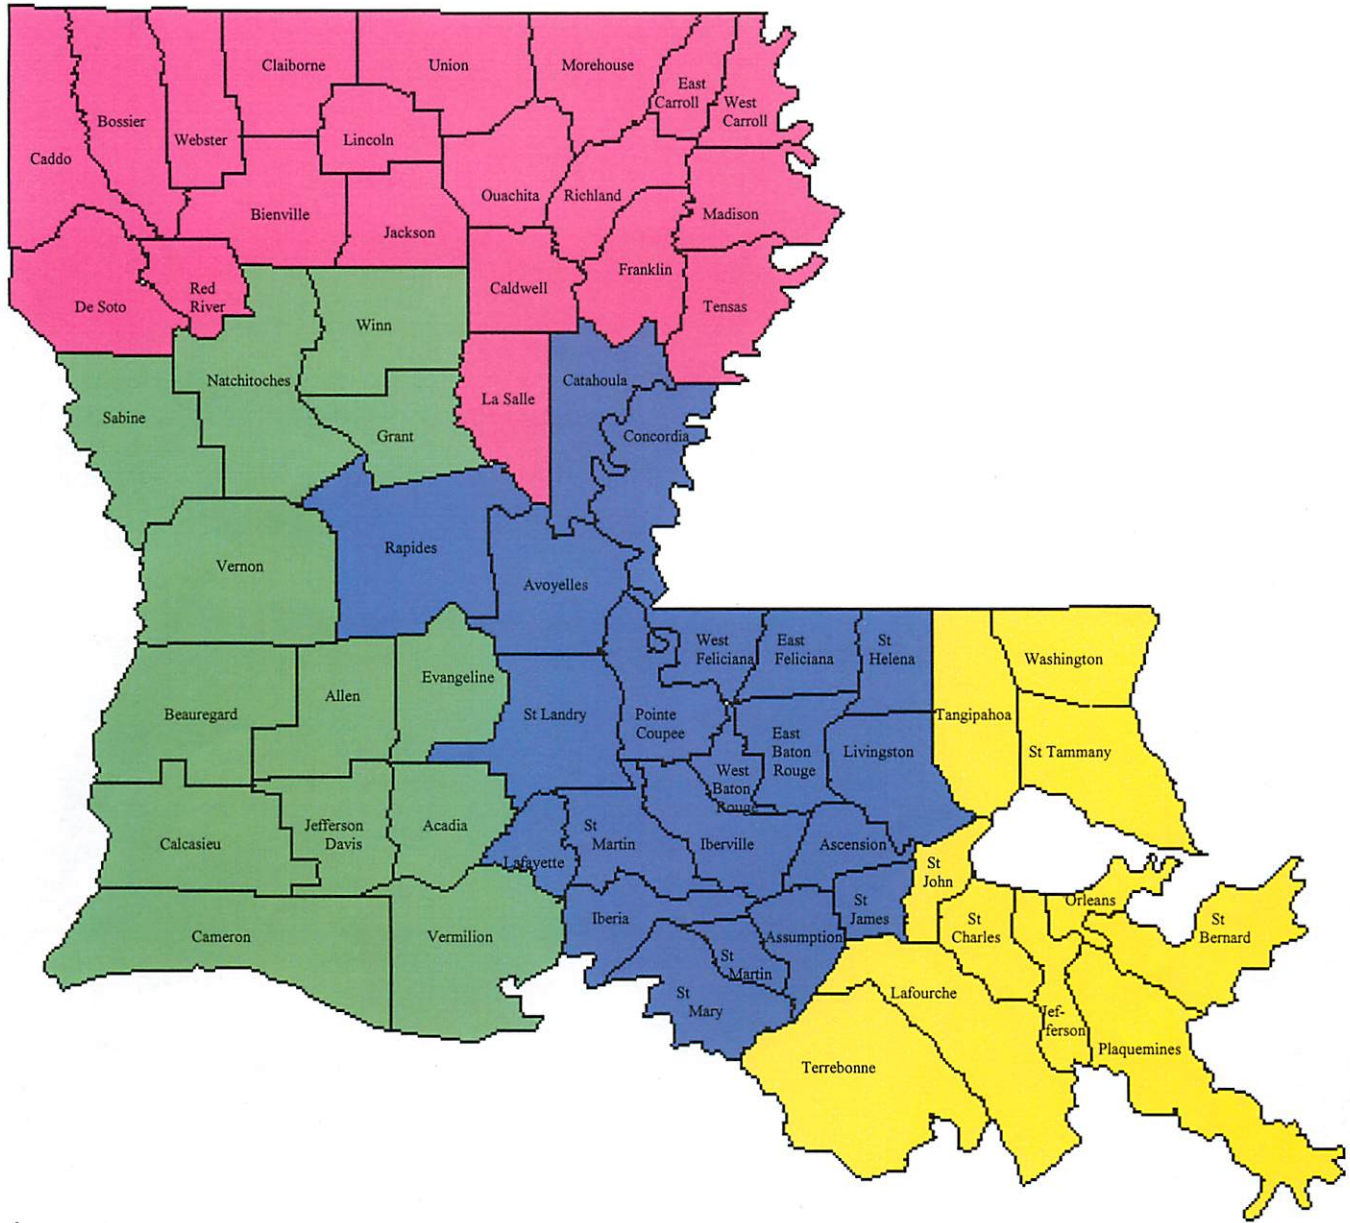

Senator Mary L Landrieu State Staff Constituent Service Coverage

- LeNelle Williford (Shreveport Office)
- Darlene Manuel (Lake Charles Office)
- Shannon Langlois (Baton Rouge Office)
- Sherae' Hunter (New Orleans Office)