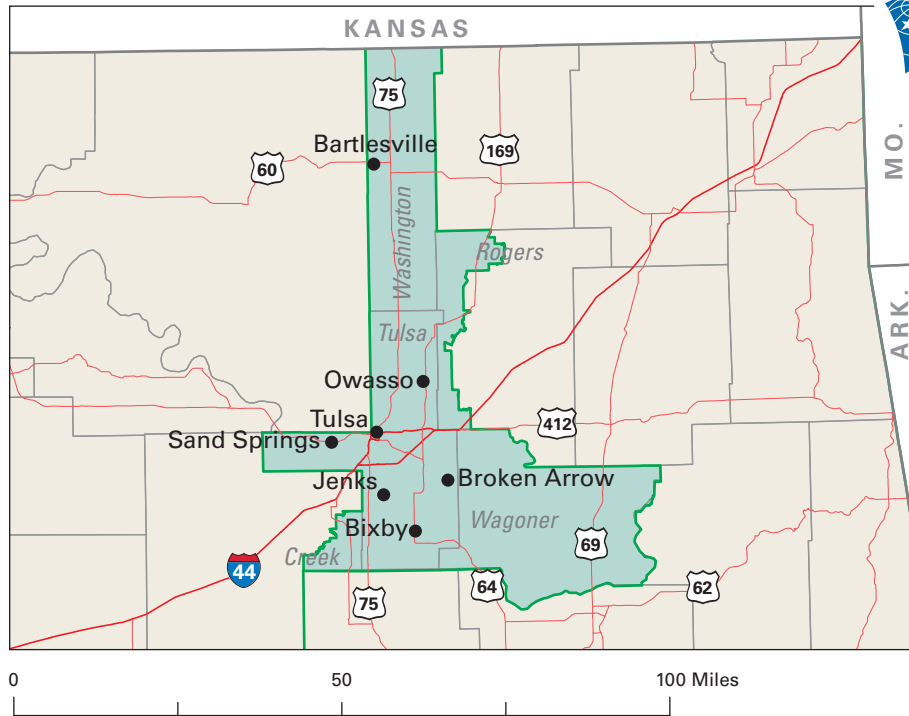

Congressional District 1

nationalatlas.gov™

1 Congressional District
Wagoner County

Oklahoma (5 Districts)