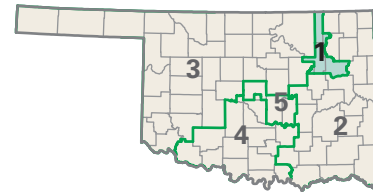

Congressional District 1

nationalatlas.gov™

1 Congressional District
Wagoner County

Oklahoma (5 Districts)