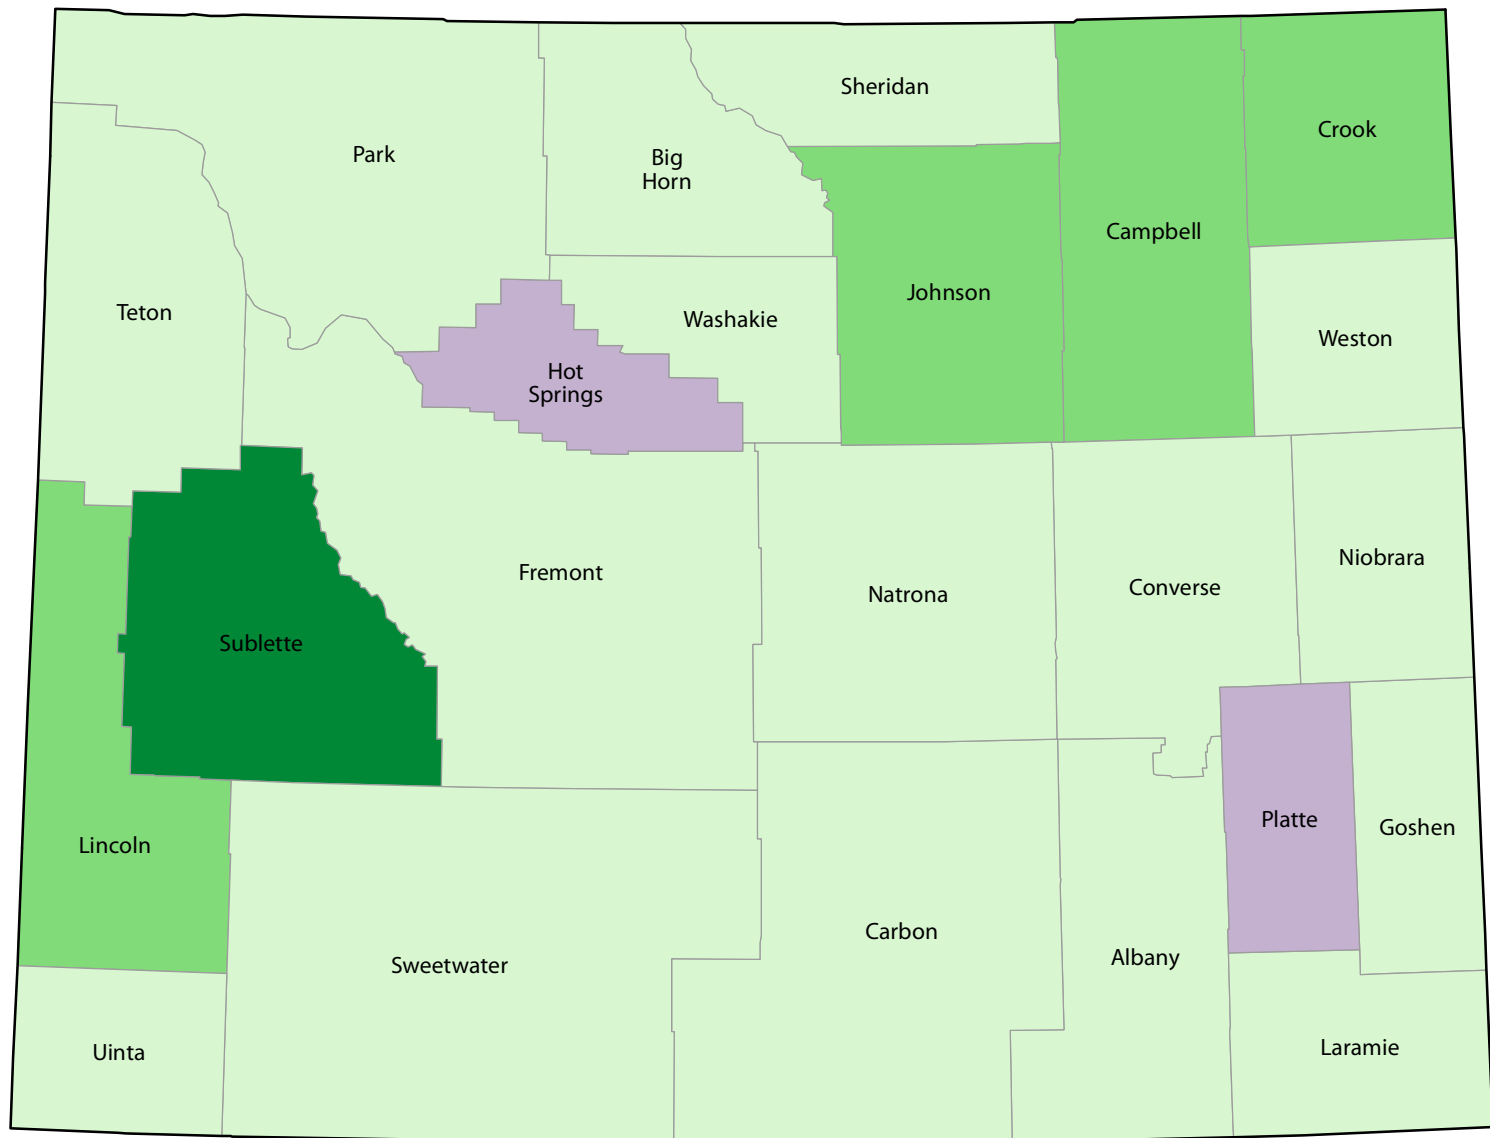

WYOMING - 2010 Census Results

Percent Change in Population by County: 2000 to 2010

Percent Change

Percent Change for State: 14.1%