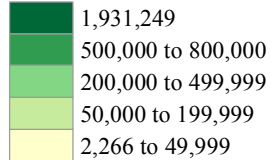

WASHINGTON - 2010 Census Results

Total Population by County

Number of People

Total State Population: 6,724,540

Source: U.S. Census Bureau, 2010 Census Redistricting Data Summary File
For more information visit www.census.gov.