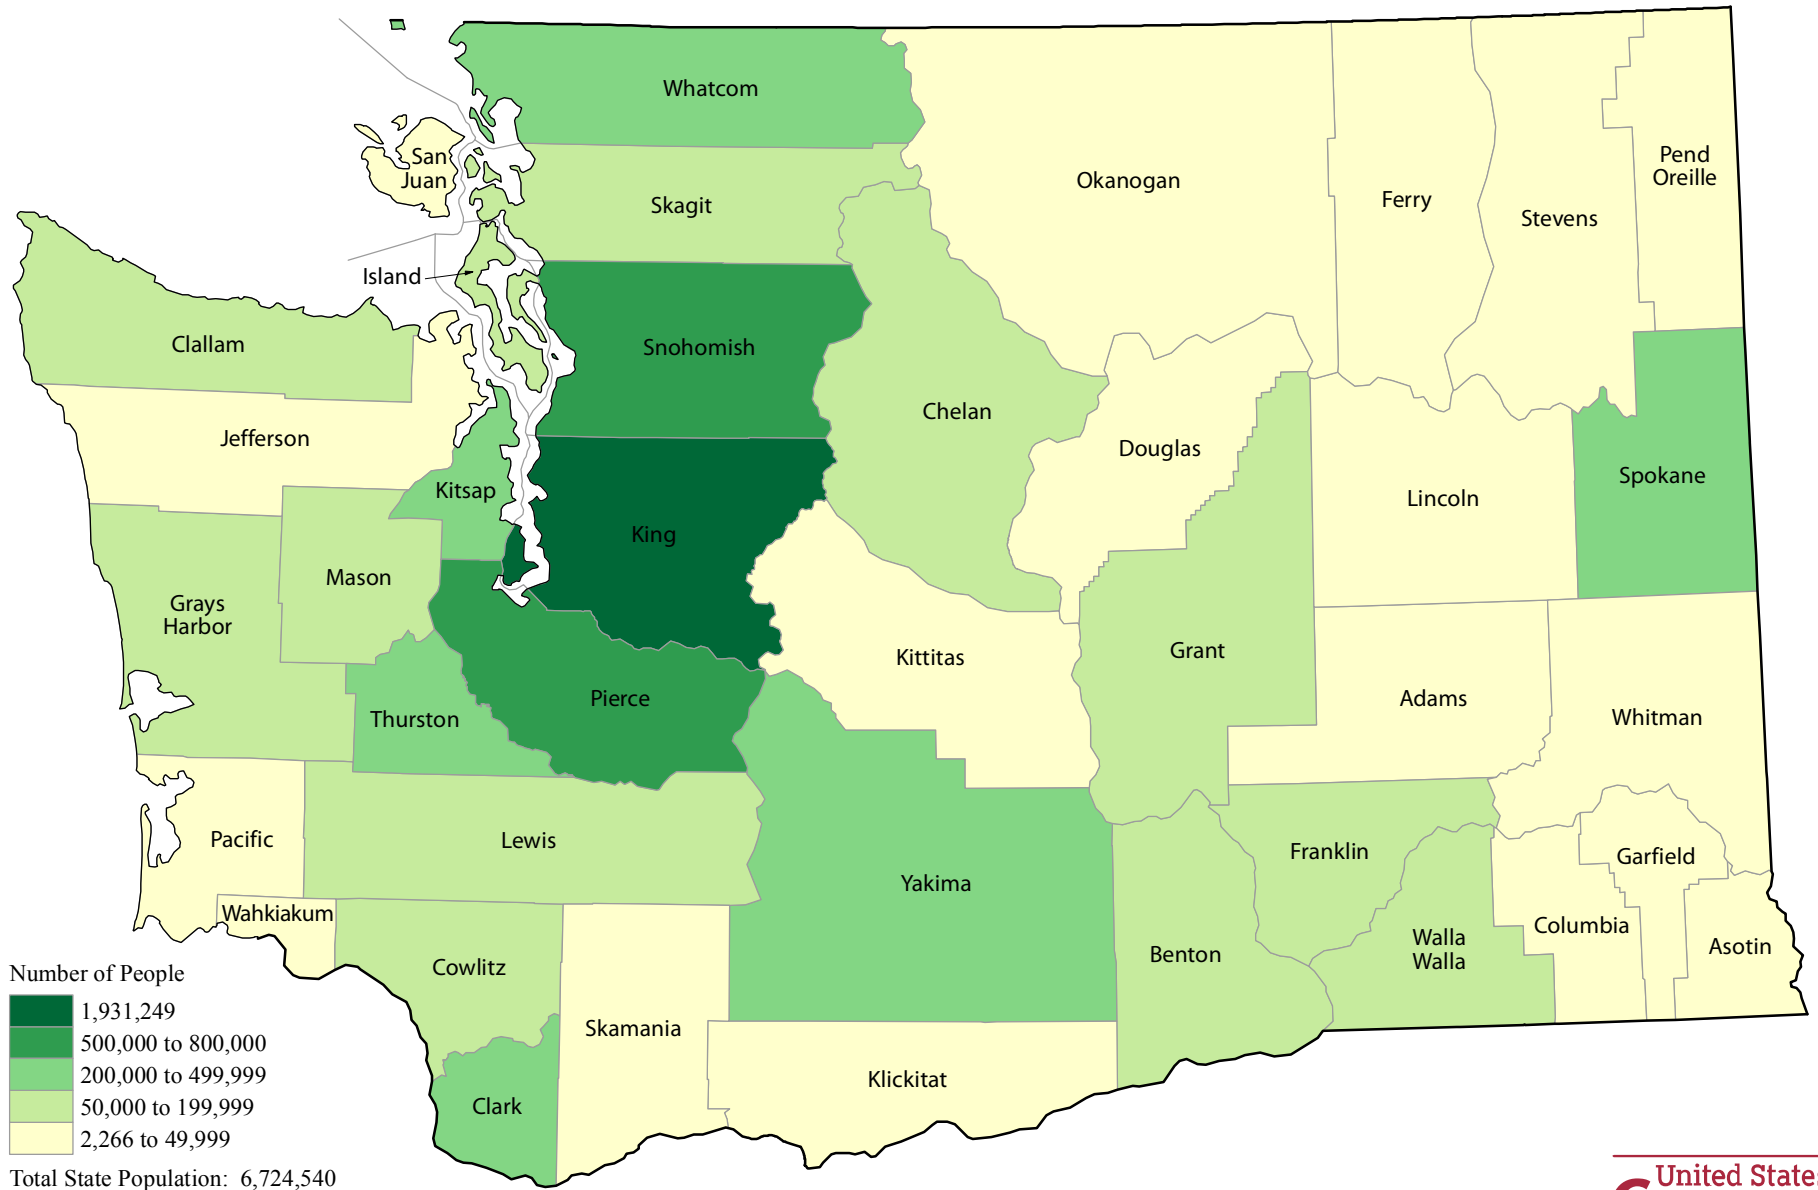

WASHINGTON - 2010 Census Results

Total Population by County

Number of People

Total State Population: 6,724,540

Source: U.S. Census Bureau, 2010 Census Redistricting Data Summary File
For more information visit www.census.gov.