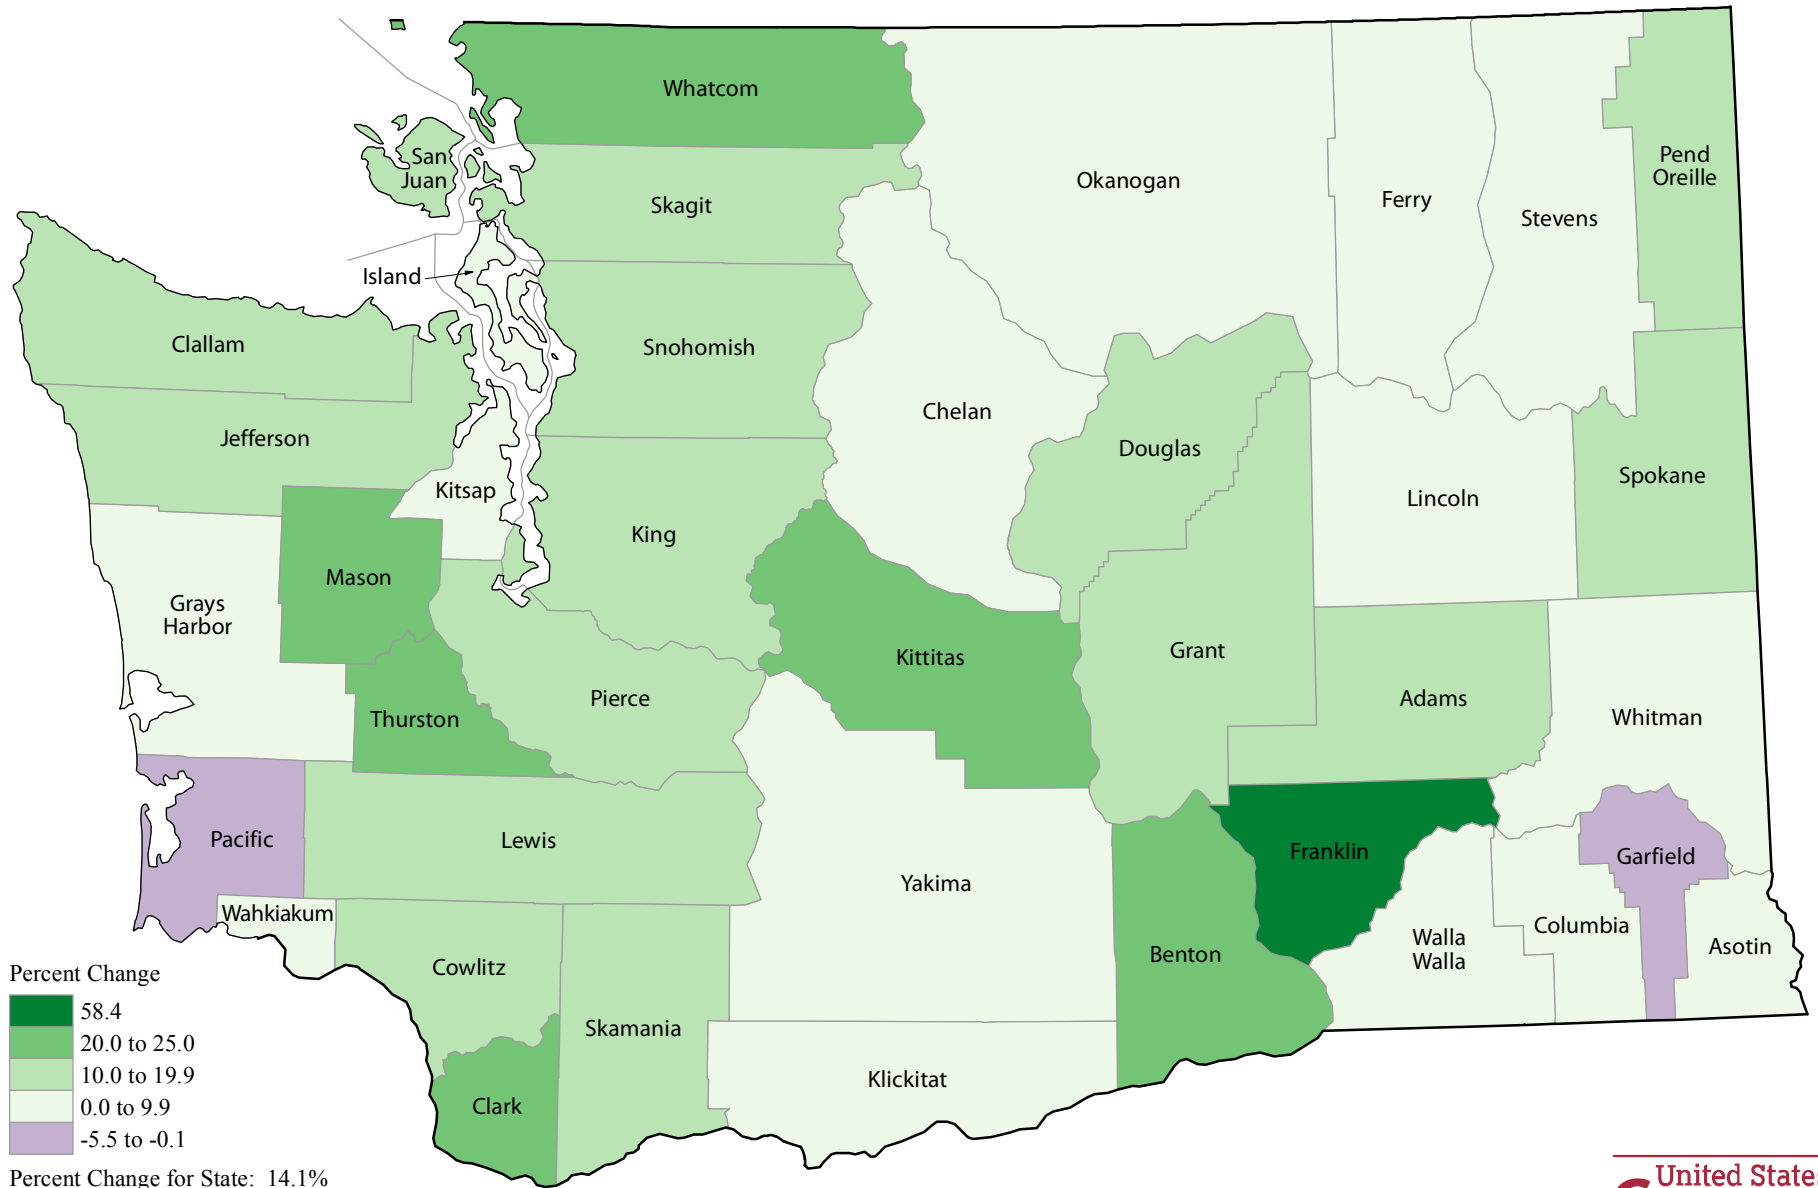

WASHINGTON - 2010 Census Results

Percent Change in Population by County: 2000 to 2010

Source: U.S. Census Bureau, Census 2000 and 2010 Census Redistricting Data Summary File
For more information visit www.census.gov.