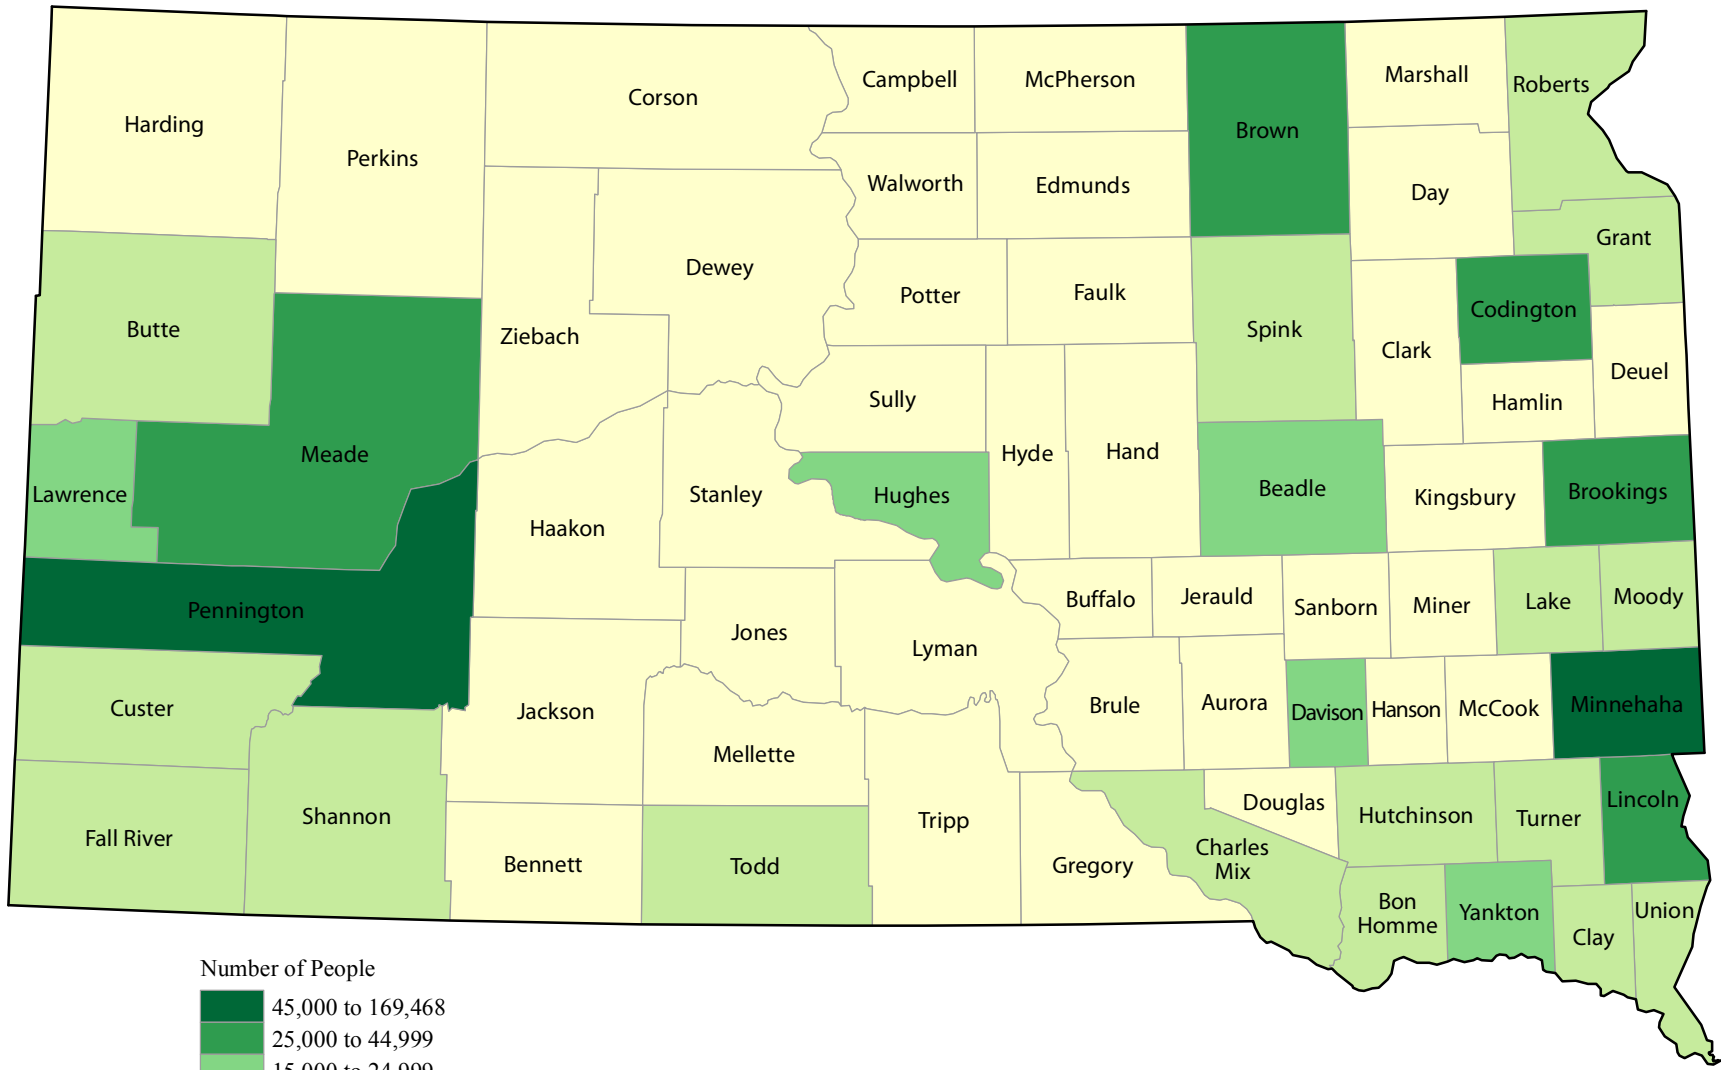

SOUTH DAKOTA - 2010 Census Results

Total Population by County

Total State Population: 814,180

Source: U.S. Census Bureau, 2010 Census Redistricting Data Summary File
For more information visit www.census.gov.