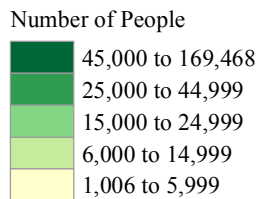

SOUTH DAKOTA - 2010 Census Results

Total Population by County

Total State Population: 814,180

Source: U.S. Census Bureau, 2010 Census Redistricting Data Summary File
For more information visit www.census.gov.