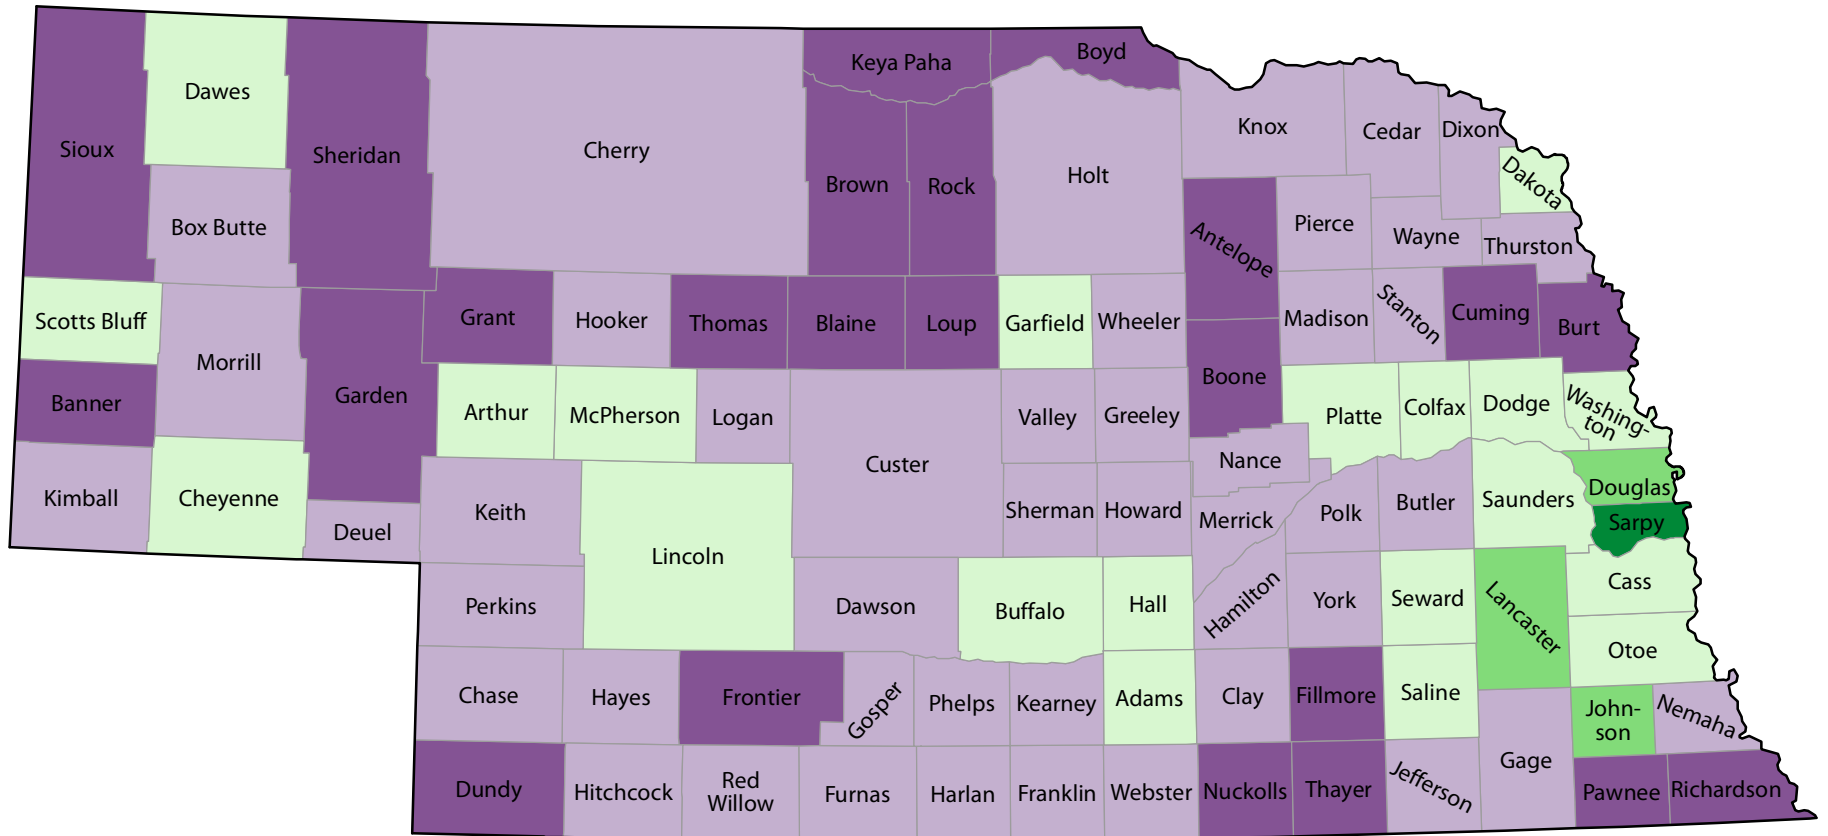

# NEBRASKA - 2010 Census Results

## Percent Change in Population by County: 2000 to 2010

Percent Change for State: 6.7%

Source: U.S. Census Bureau, Census 2000 and 2010 Census Redistricting Data Summary File  
For more information visit [www.census.gov](http://www.census.gov).