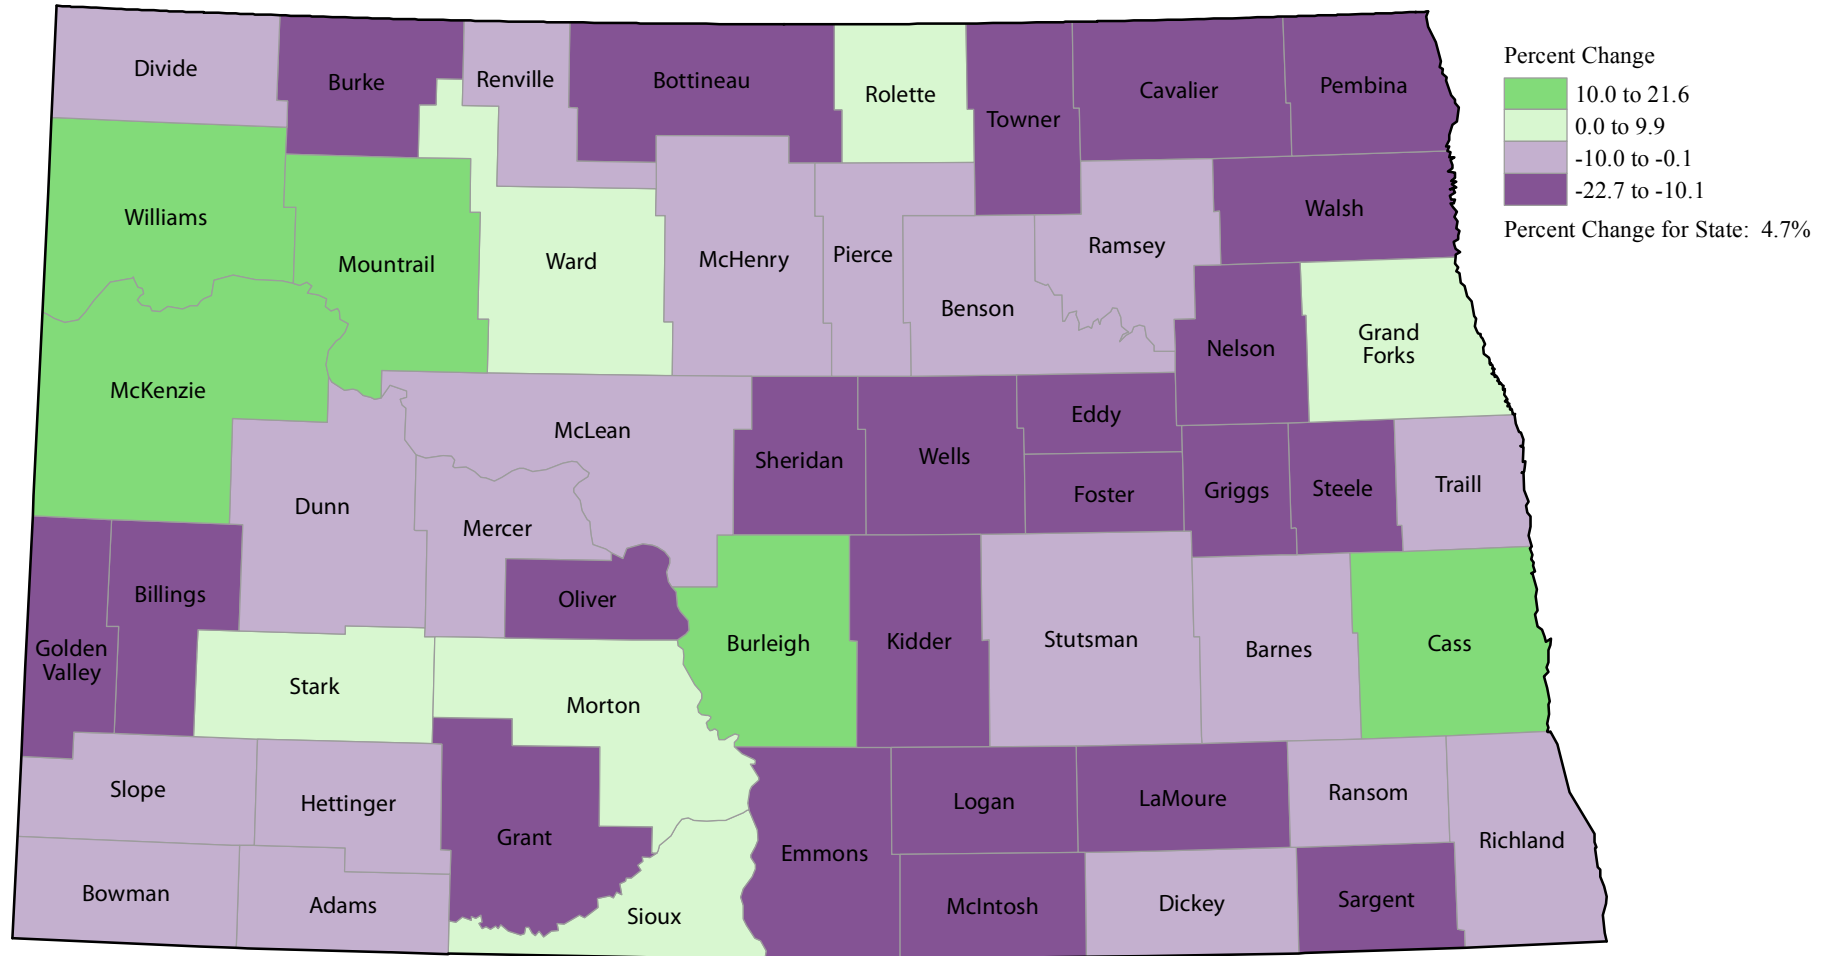

NORTH DAKOTA - 2010 Census Results

Percent Change in Population by County: 2000 to 2010

Source: U.S. Census Bureau, Census 2000 and 2010 Census Redistricting Data Summary File
For more information visit www.census.gov.