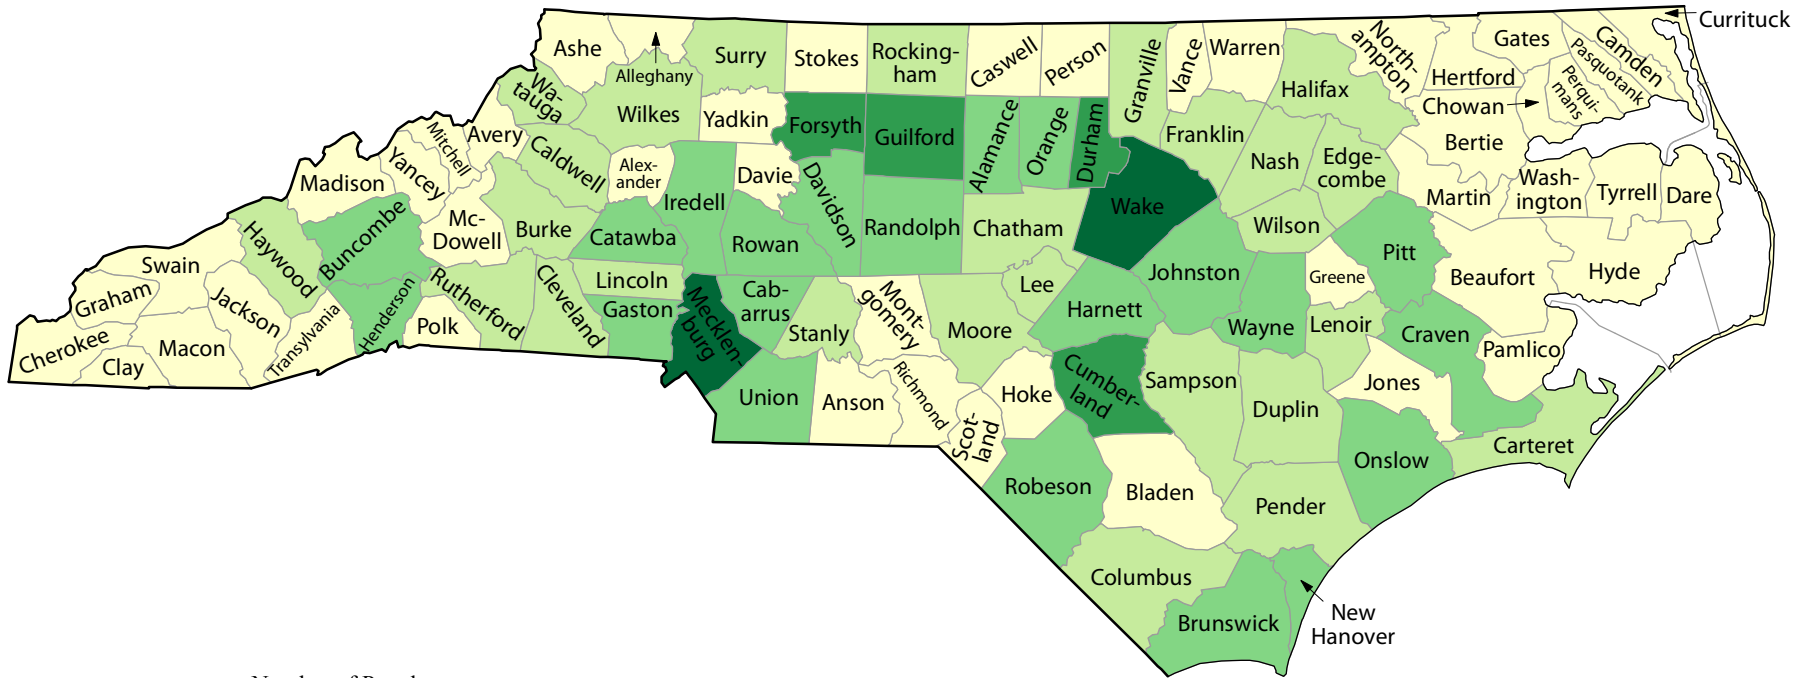

NORTH CAROLINA - 2010 Census Results

Total Population by County

Total State Population: 9,535,483

Source: U.S. Census Bureau, 2010 Census Redistricting Data Summary File
For more information visit www.census.gov.