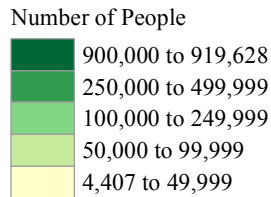

NORTH CAROLINA - 2010 Census Results

Total Population by County

Total State Population: 9,535,483

Source: U.S. Census Bureau, 2010 Census Redistricting Data Summary File
For more information visit www.census.gov.