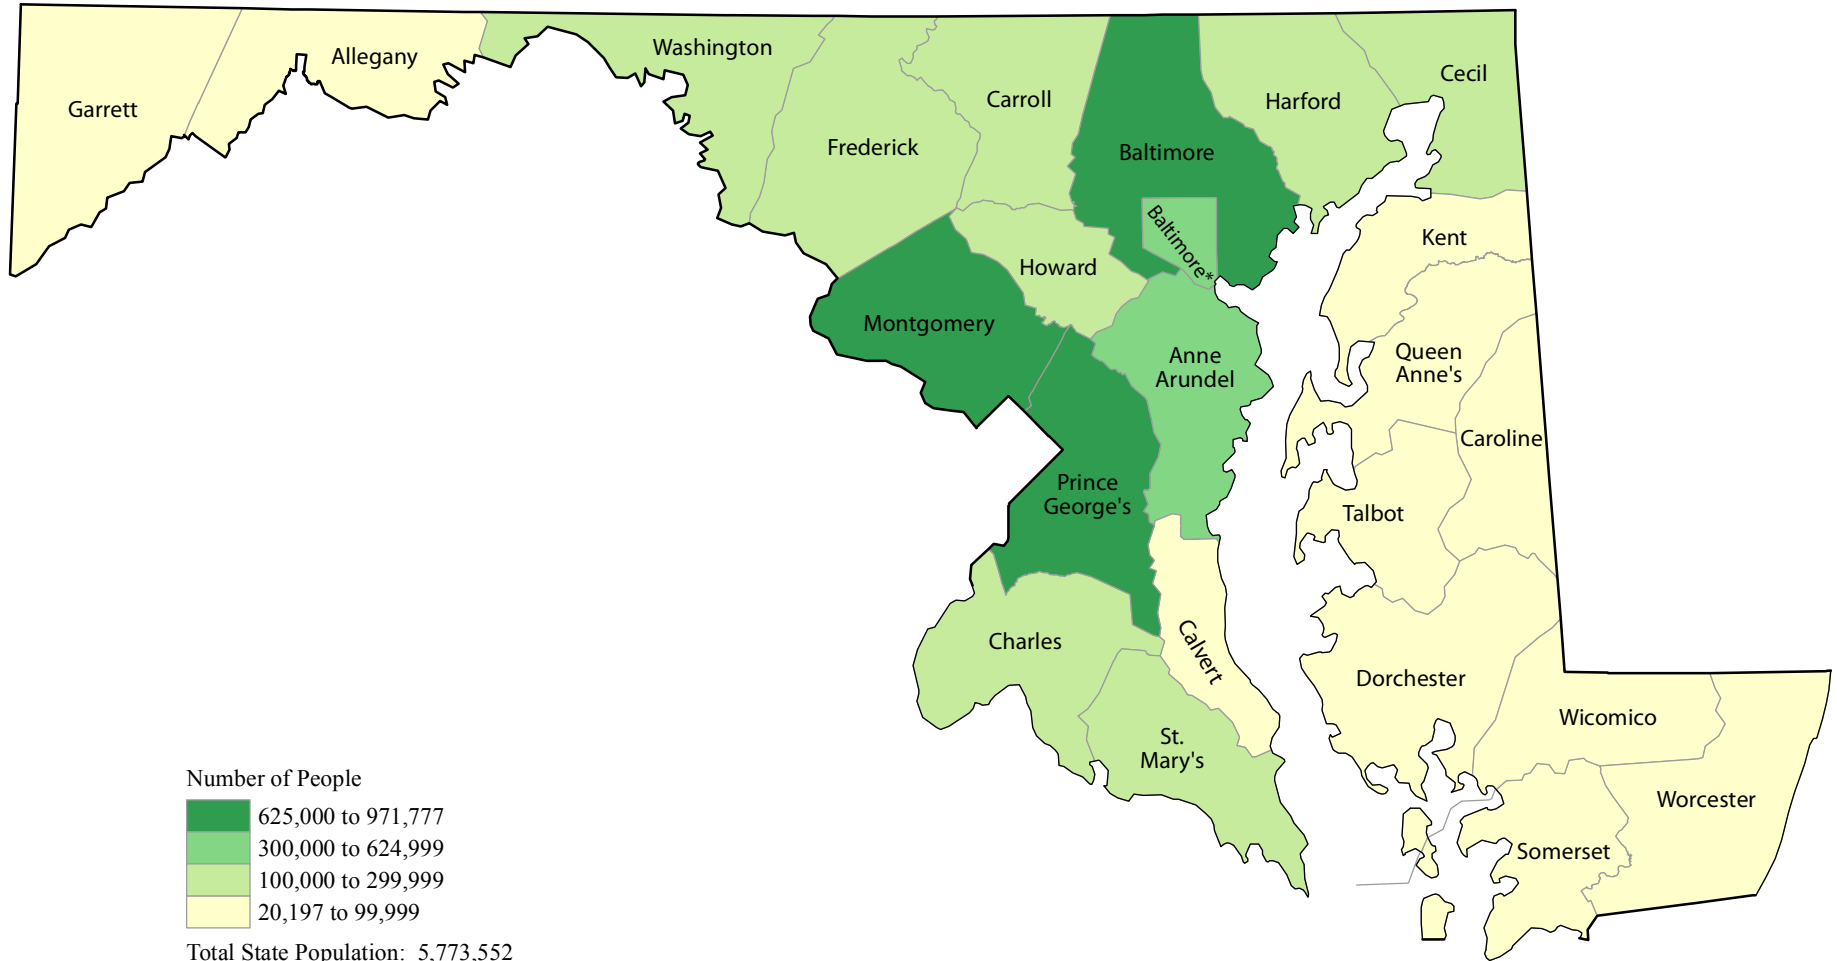

MARYLAND - 2010 Census Results

Total Population by County

Number of People

- 625,000 to 971,777
- 300,000 to 624,999
- 100,000 to 299,999
- 20,197 to 99,999

Total State Population: 5,773,552

* denotes county equivalent