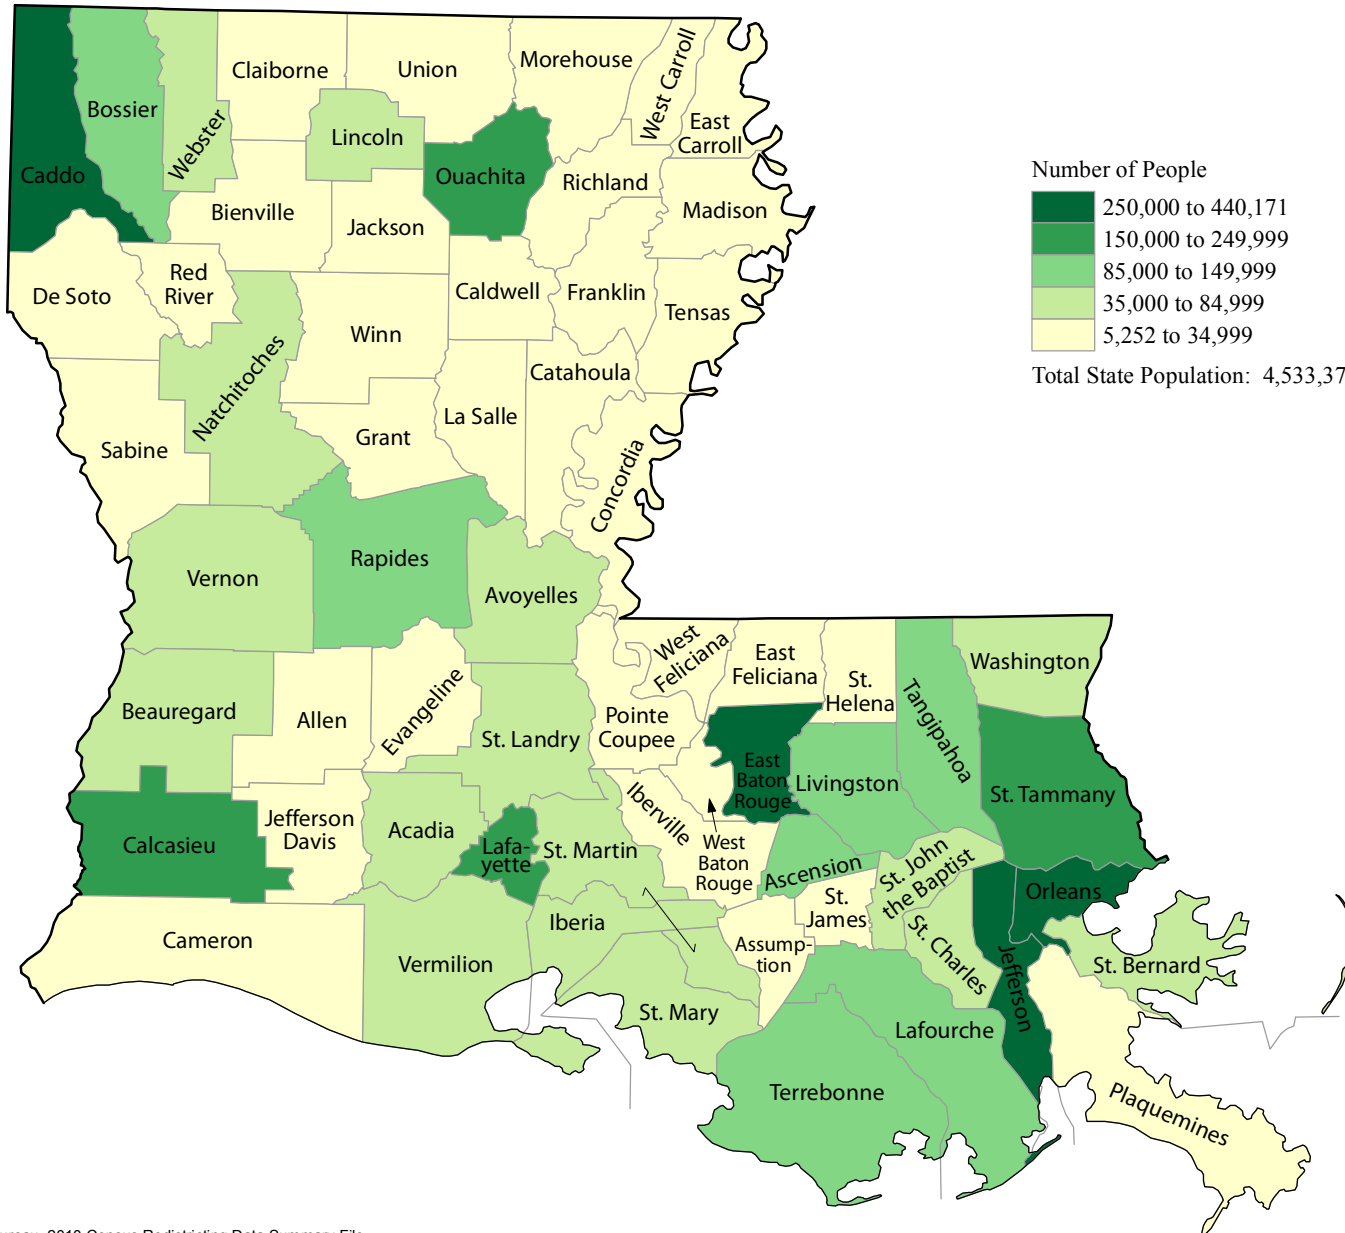

LOUISIANA - 2010 Census Results

Total Population by Parish

Source: U.S. Census Bureau, 2010 Census Redistricting Data Summary File
For more information visit www.census.gov.