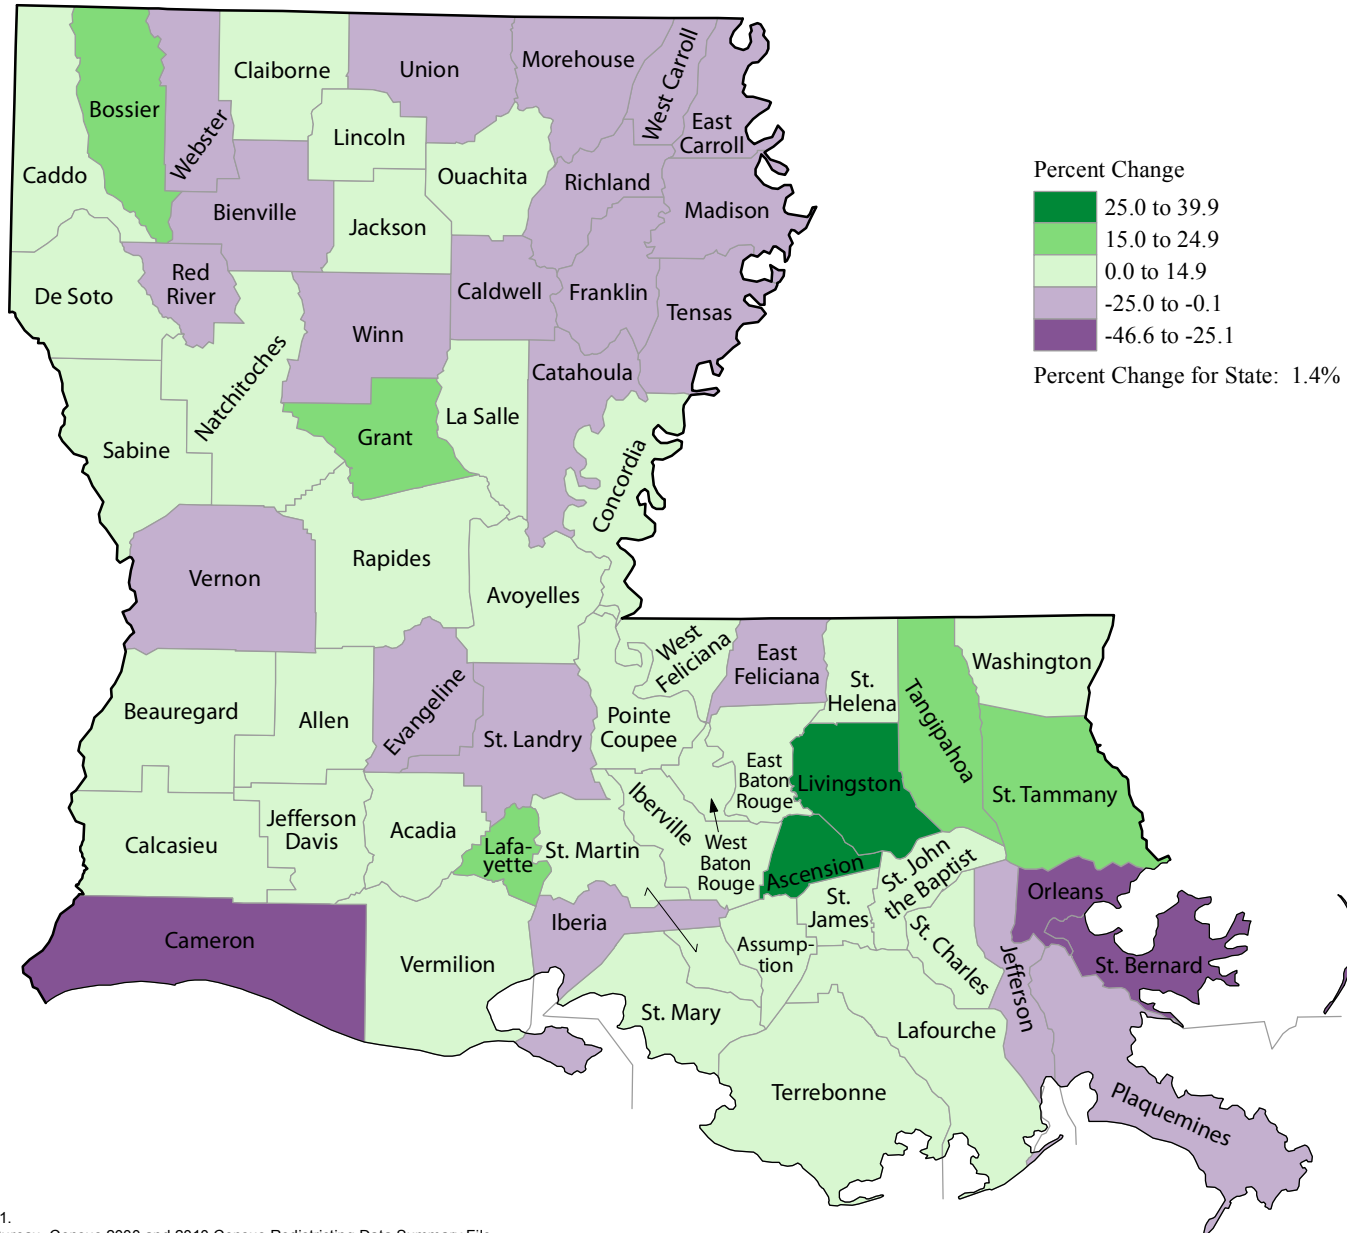

# LOUISIANA - 2010 Census Results

## Percent Change in Population by Parish: 2000 to 2010

Map revised on 2/4/2011.  
 Source: U.S. Census Bureau, Census 2000 and 2010 Census Redistricting Data Summary File  
 For more information visit [www.census.gov](http://www.census.gov).