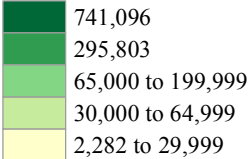

KENTUCKY - 2010 Census Results

Total Population by County

Number of People

Total State Population: 4,339,367

Source: U.S. Census Bureau, 2010 Census Redistricting Data Summary File
For more information visit www.census.gov.