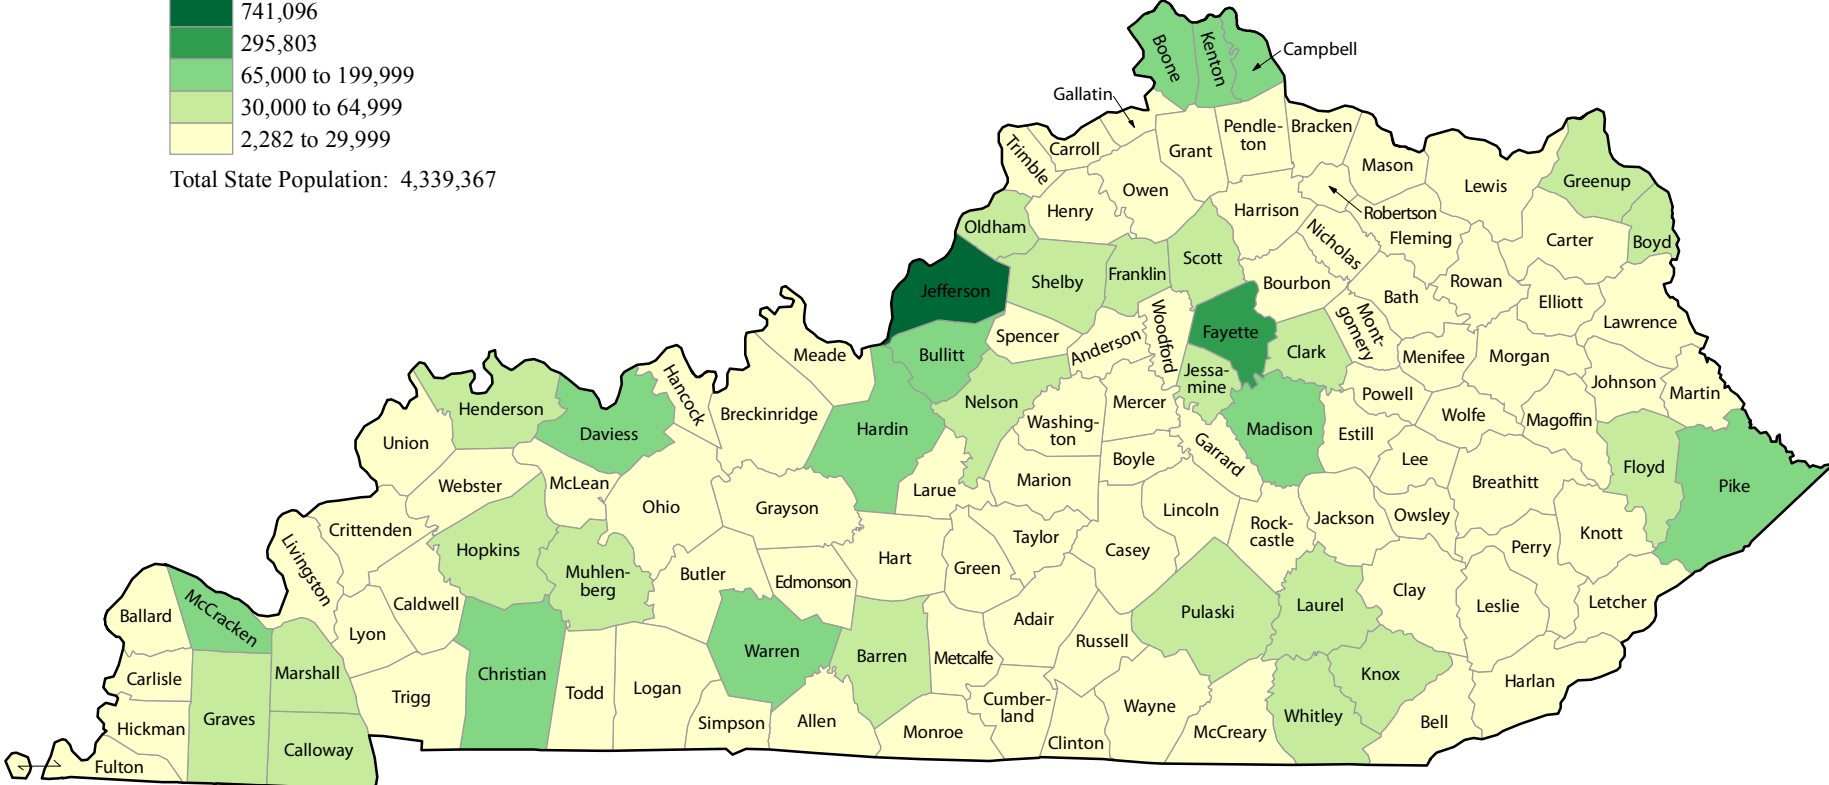

KENTUCKY - 2010 Census Results

Total Population by County

Number of People

Total State Population: 4,339,367

Source: U.S. Census Bureau, 2010 Census Redistricting Data Summary File
For more information visit www.census.gov.