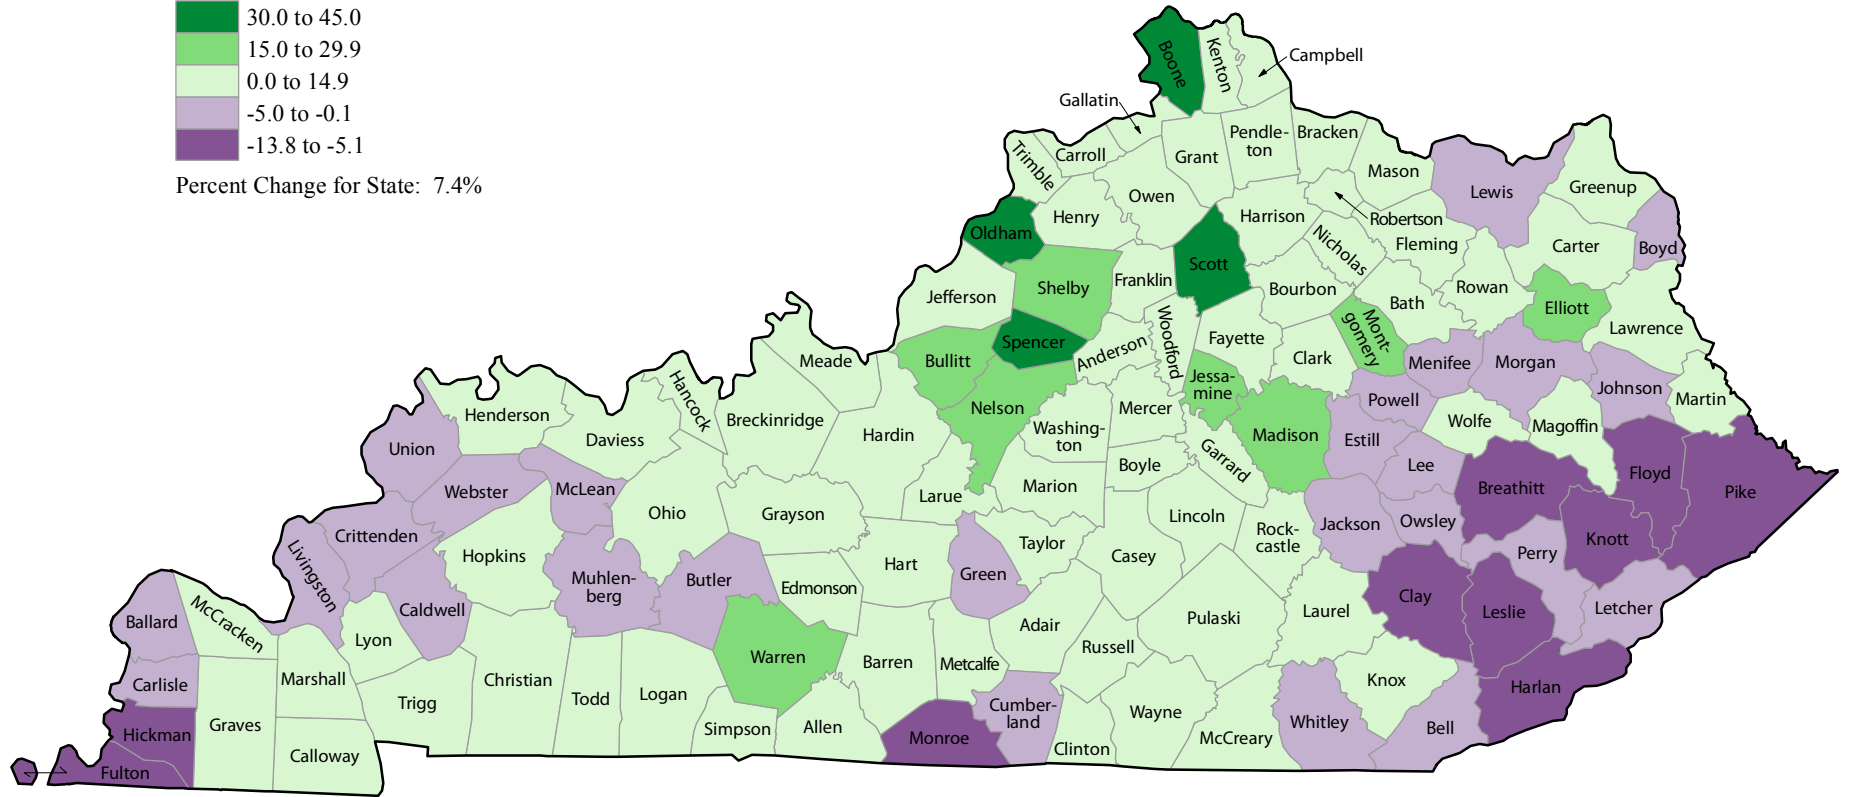

# KENTUCKY - 2010 Census Results

## Percent Change in Population by County: 2000 to 2010

Percent Change for State: 7.4%

Source: U.S. Census Bureau, Census 2000 and 2010 Census Redistricting Data Summary File  
For more information visit [www.census.gov](http://www.census.gov).