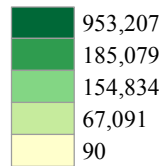

# HAWAII - 2010 Census Results

## Total Population by County

Total State Population

Total State Population: 1,360,301