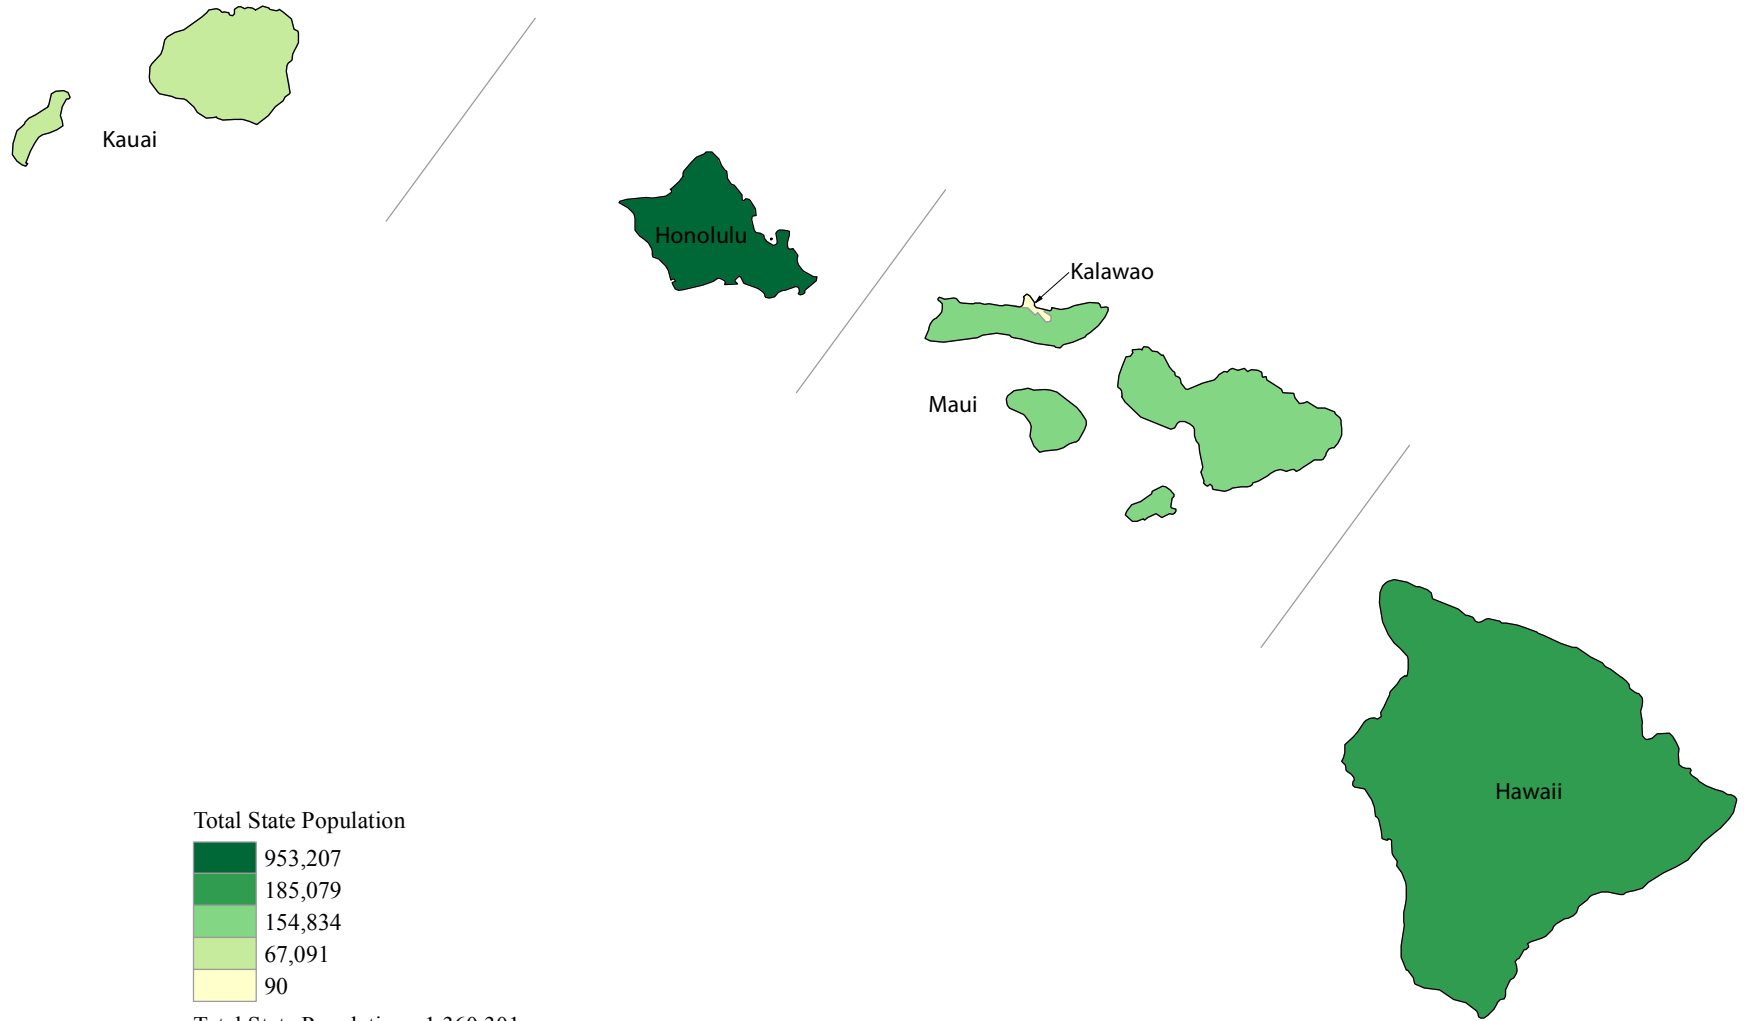

# HAWAII - 2010 Census Results

## Total Population by County

Total State Population

Total State Population: 1,360,301