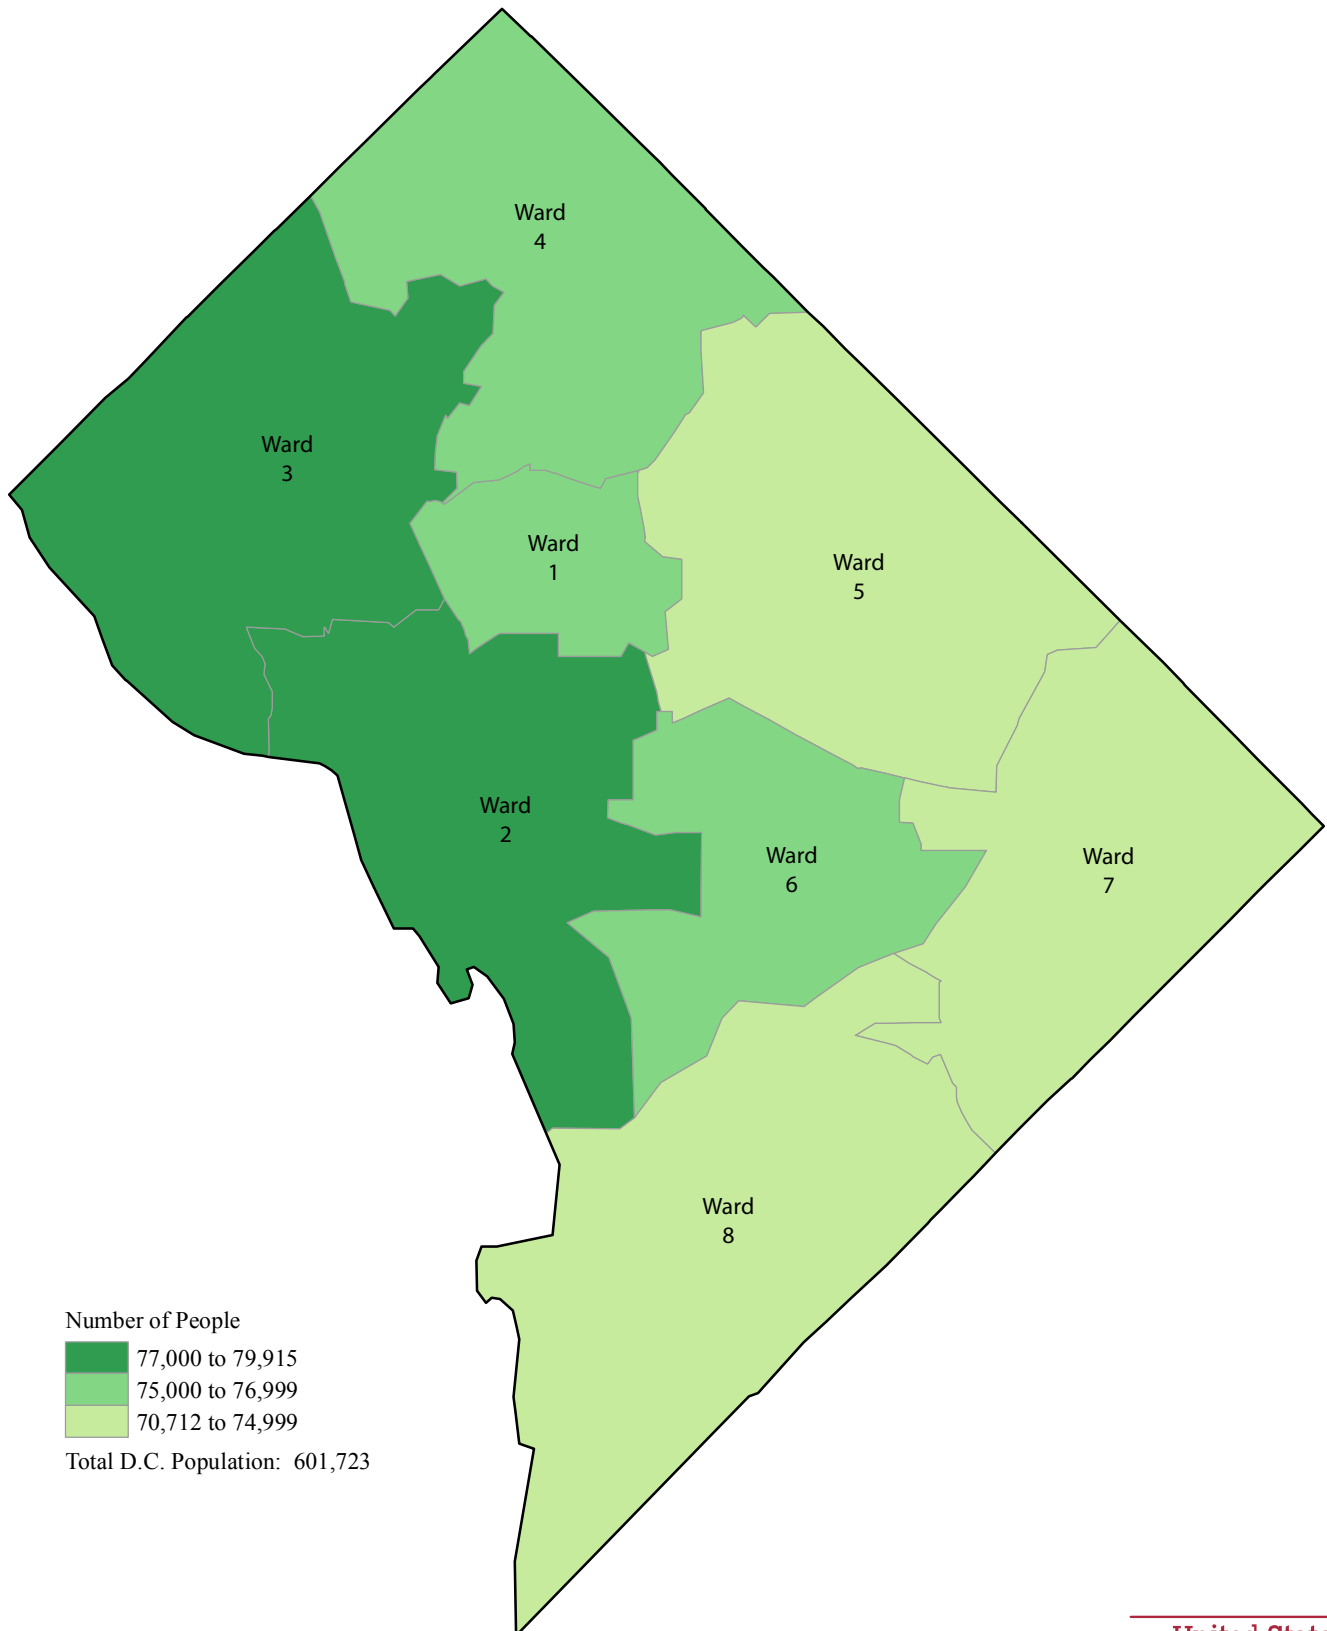

DISTRICT OF COLUMBIA - 2010 Census Results

Total Population by State Legislative District

Number of People

- 77,000 to 79,915
- 75,000 to 76,999
- 70,712 to 74,999

Total D.C. Population: 601,723