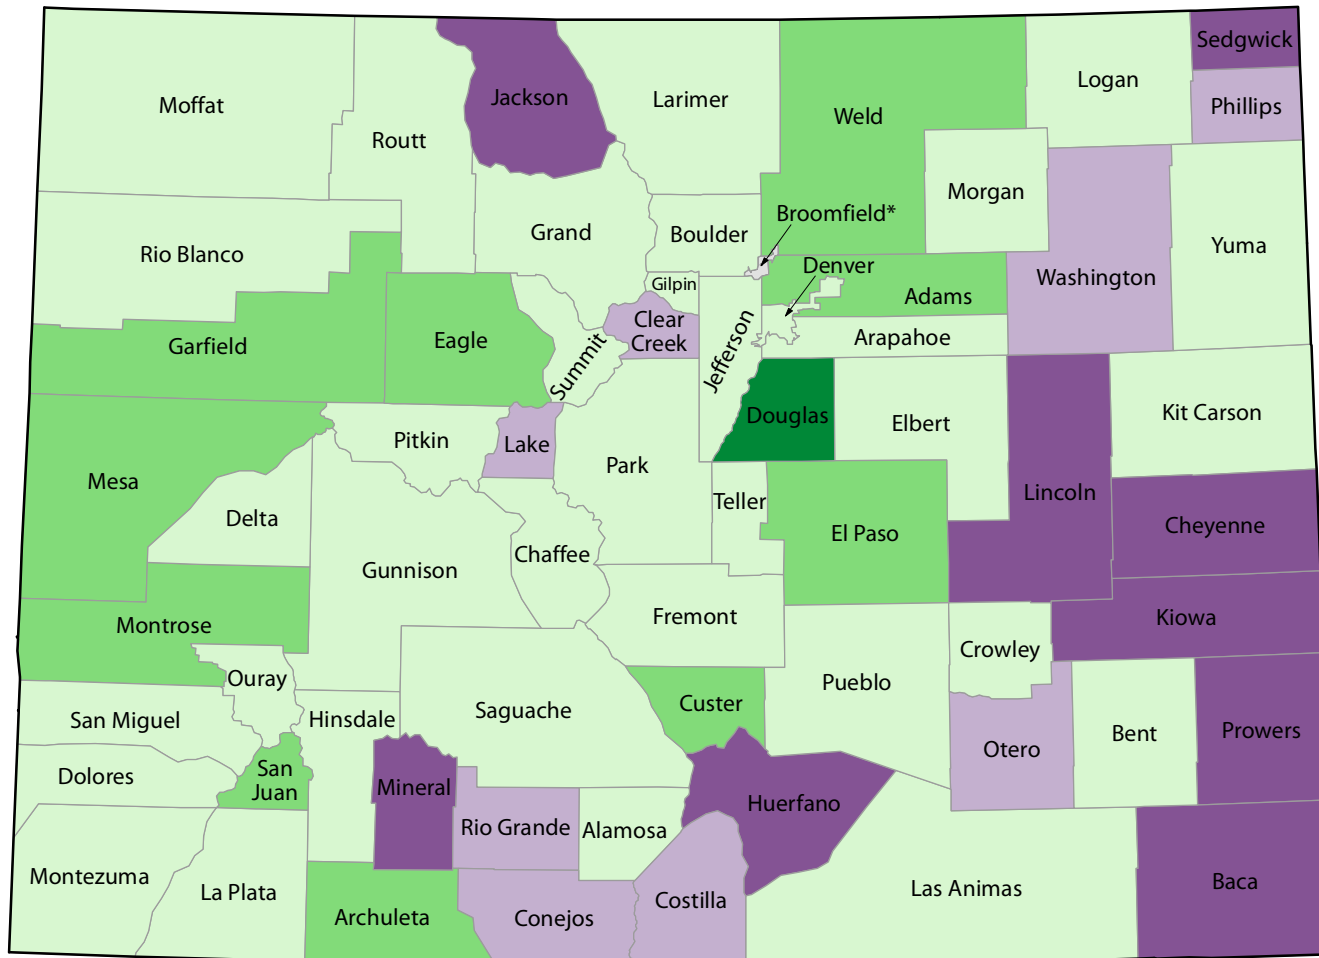

# COLORADO - 2010 Census Results

## Percent Change in Population by County: 2000 to 2010

Percent Change

\* Comparable data not available

Percent Change for State: 16.9%