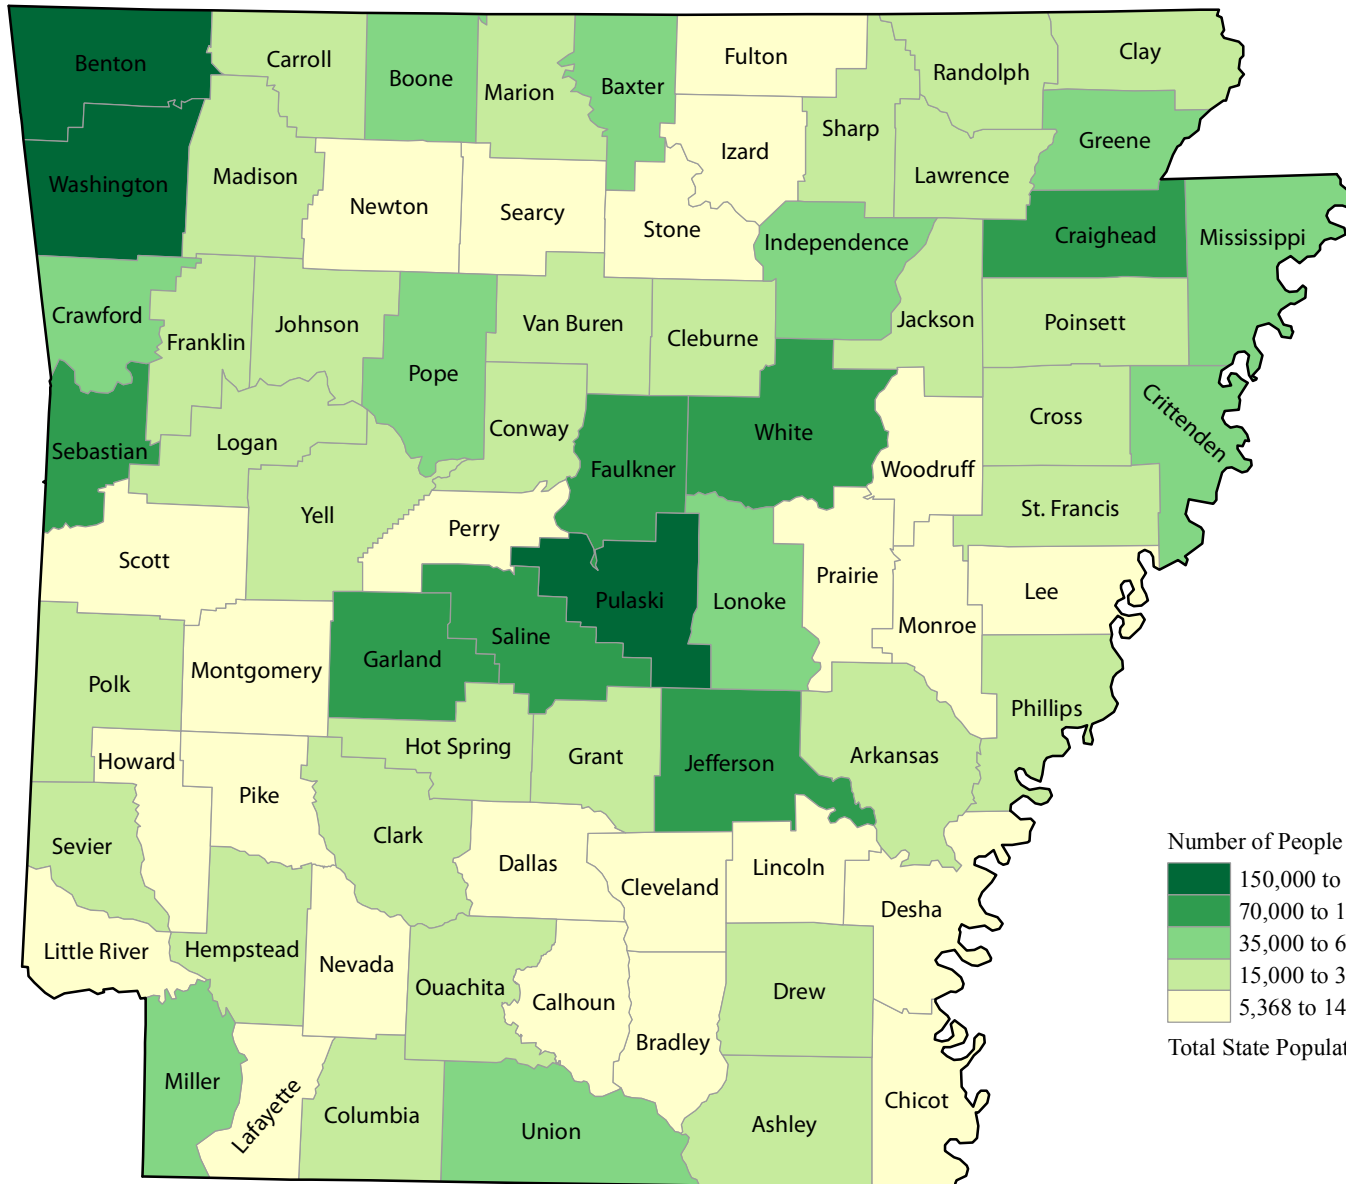

ARKANSAS - 2010 Census Results

Total Population by County

Number of People

Total State Population: 2,915,918

Source: U.S. Census Bureau, 2010 Census Redistricting Data Summary File
For more information visit www.census.gov.