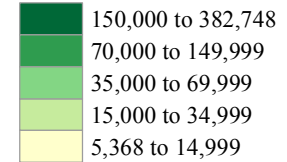

ARKANSAS - 2010 Census Results

Total Population by County

Number of People

Total State Population: 2,915,918

Source: U.S. Census Bureau, 2010 Census Redistricting Data Summary File
For more information visit www.census.gov.