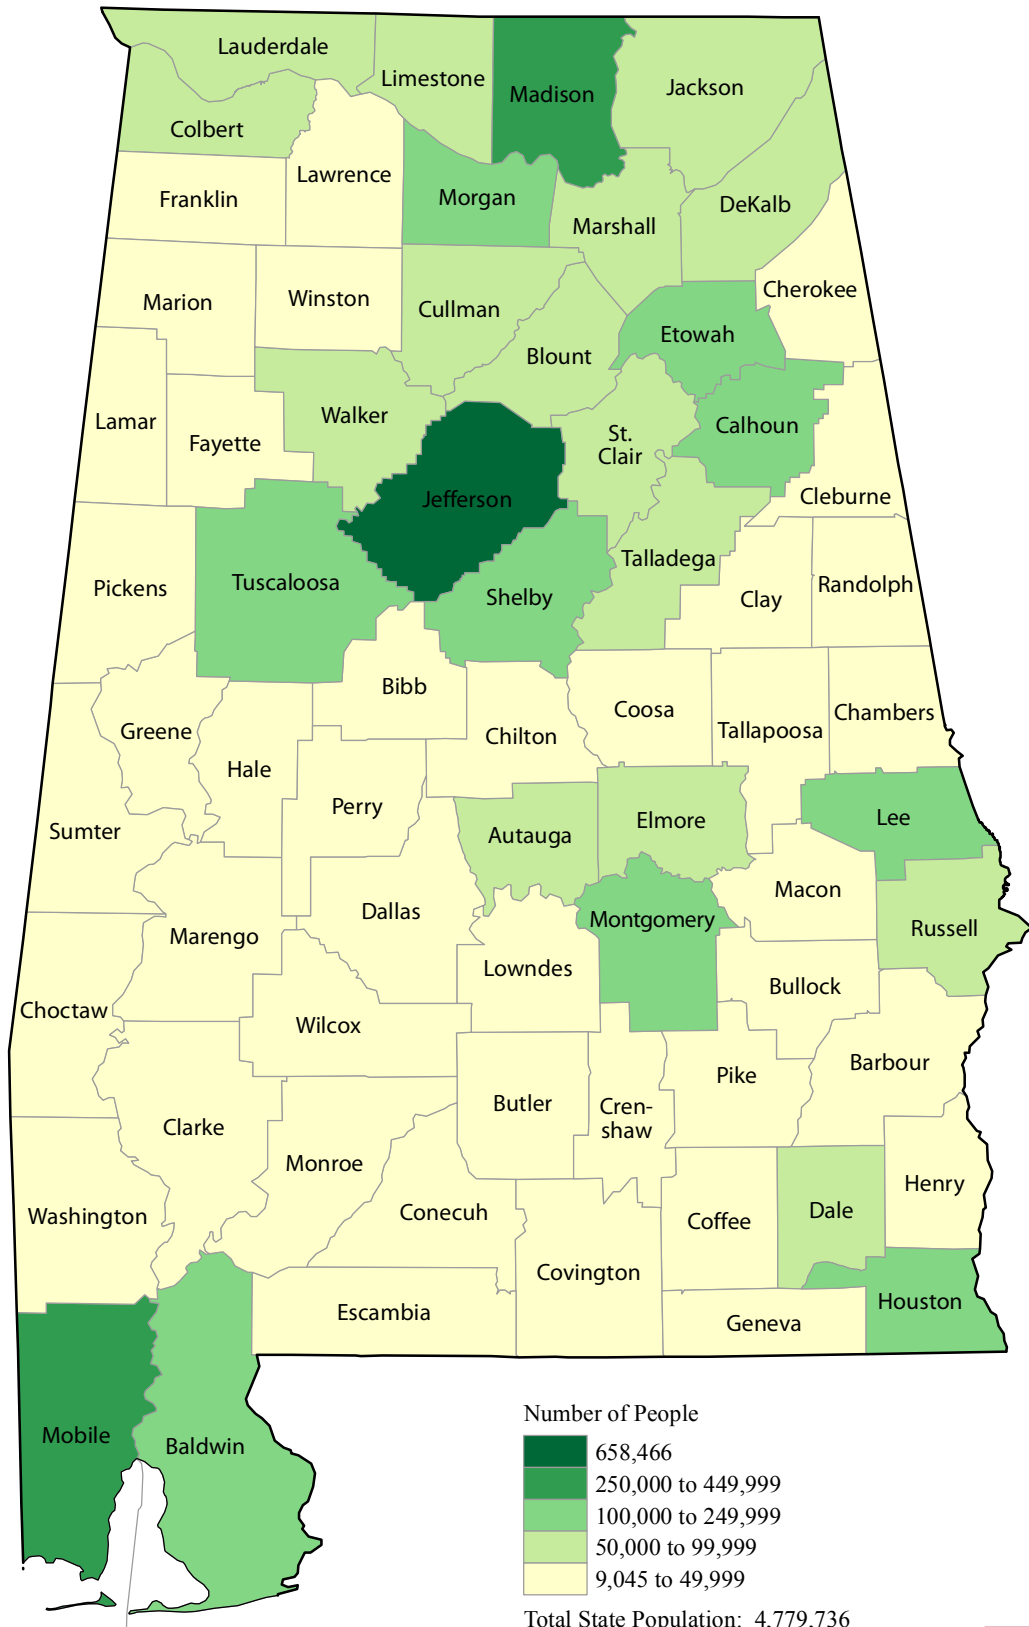

# ALABAMA - 2010 Census Results

## Total Population by County

Number of People

Total State Population: 4,779,736

Source: U.S. Census Bureau, 2010 Census Redistricting Data Summary File  
For more information visit [www.census.gov](http://www.census.gov).