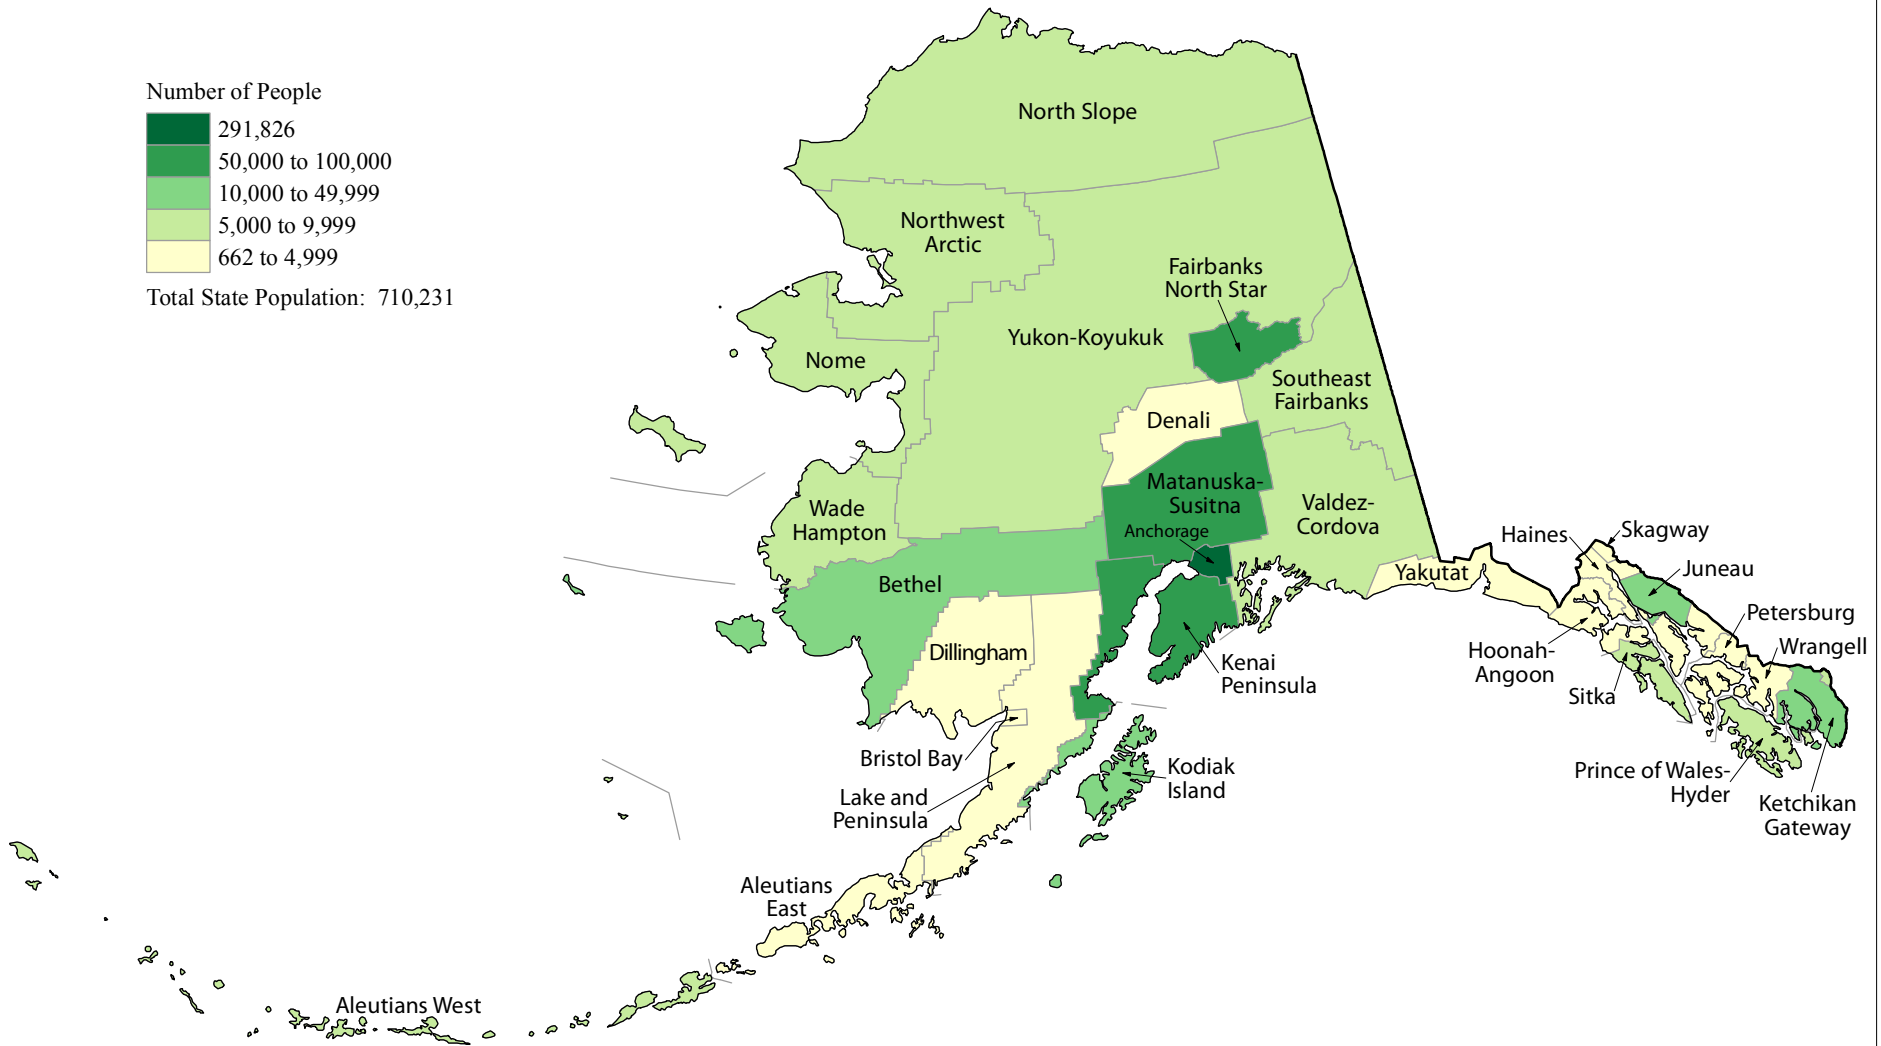

ALASKA - 2010 Census Results

Total Population by County Equivalent

Number of People

Total State Population: 710,231

Source: U.S. Census Bureau, 2010 Census Redistricting Data Summary File
For more information visit www.census.gov.