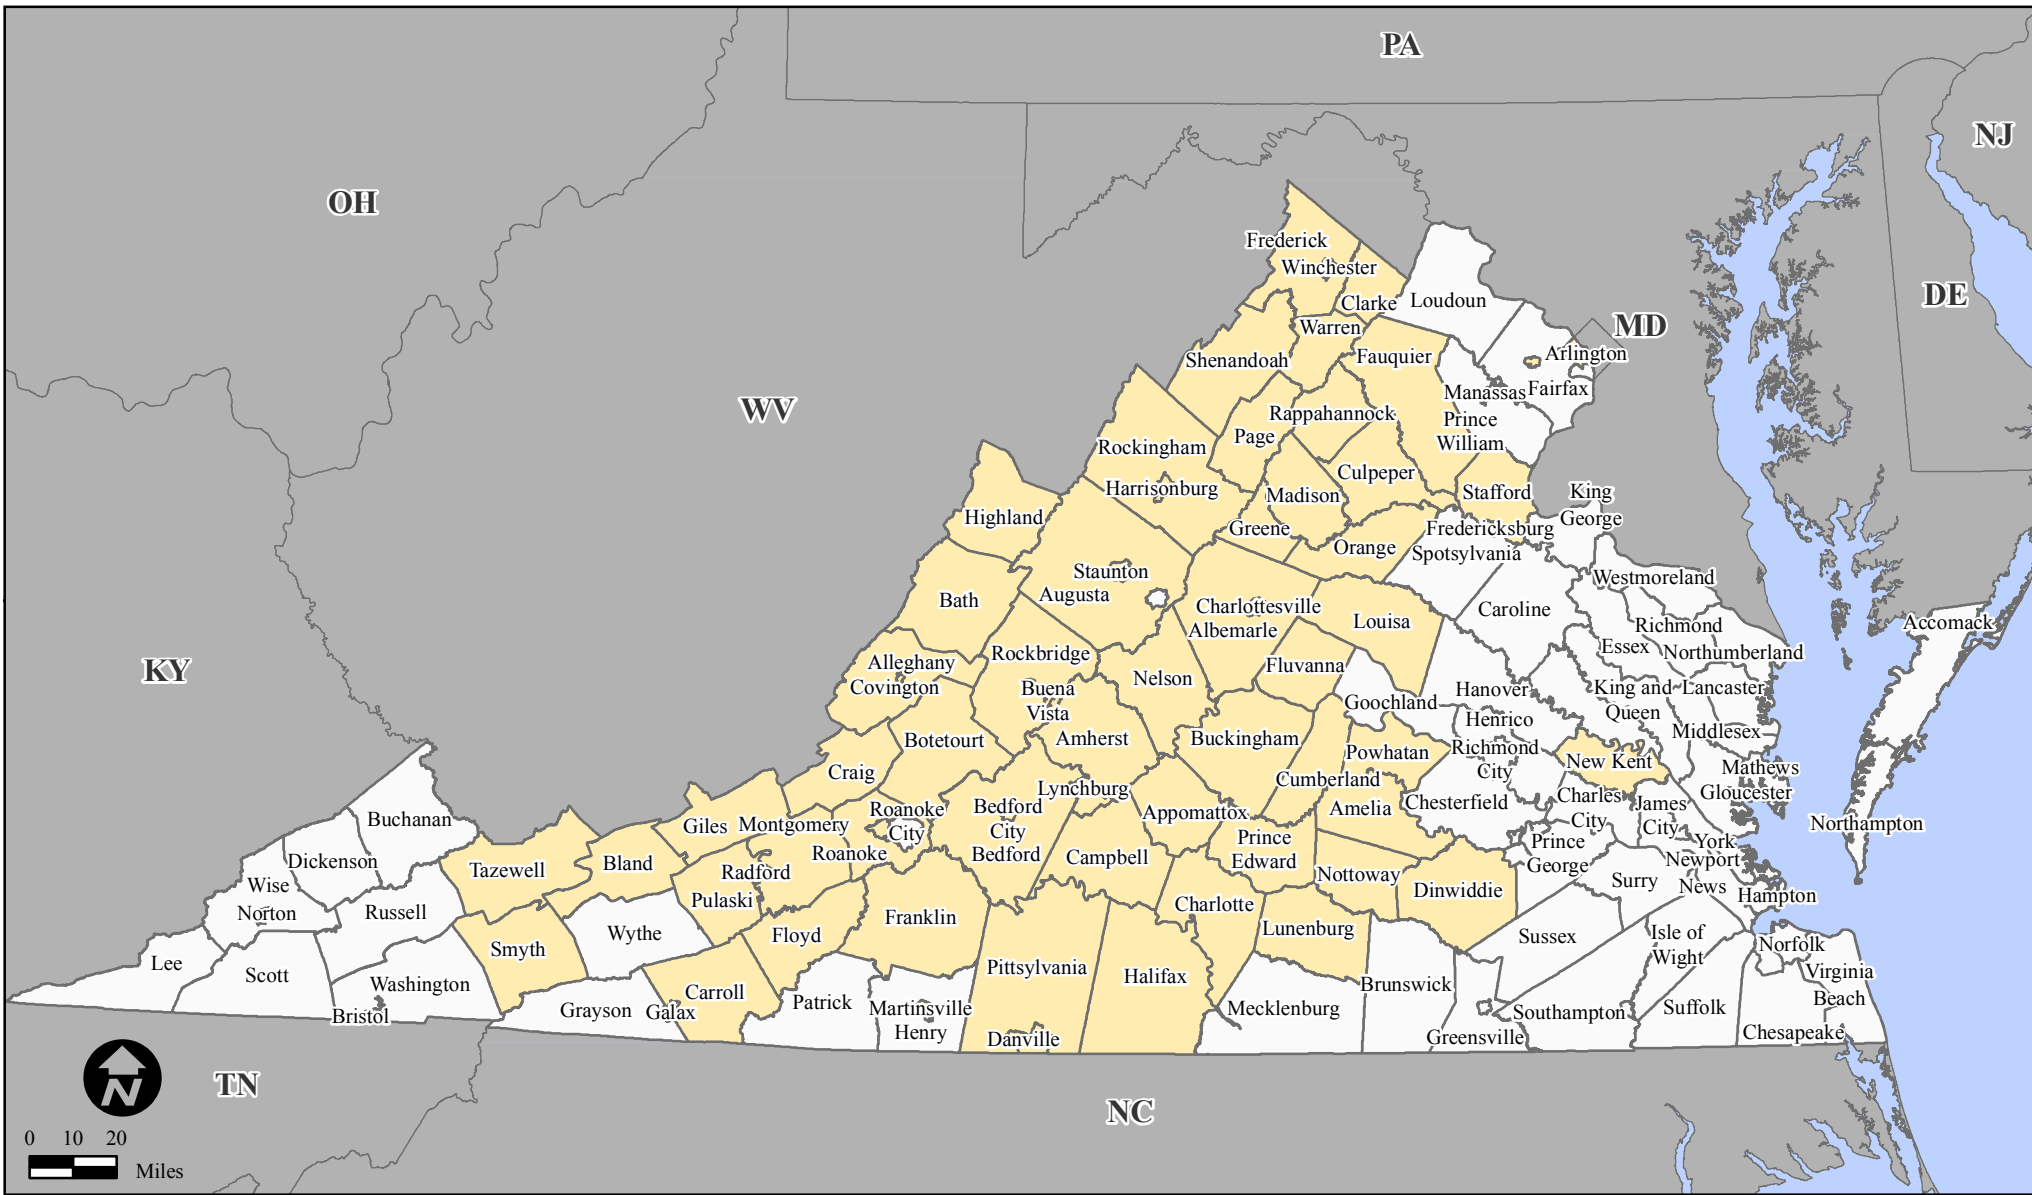

# FEMA-4072-DR, Virginia Disaster Declaration as of 08/14/2012

0 10 20  
Miles

## Location Map