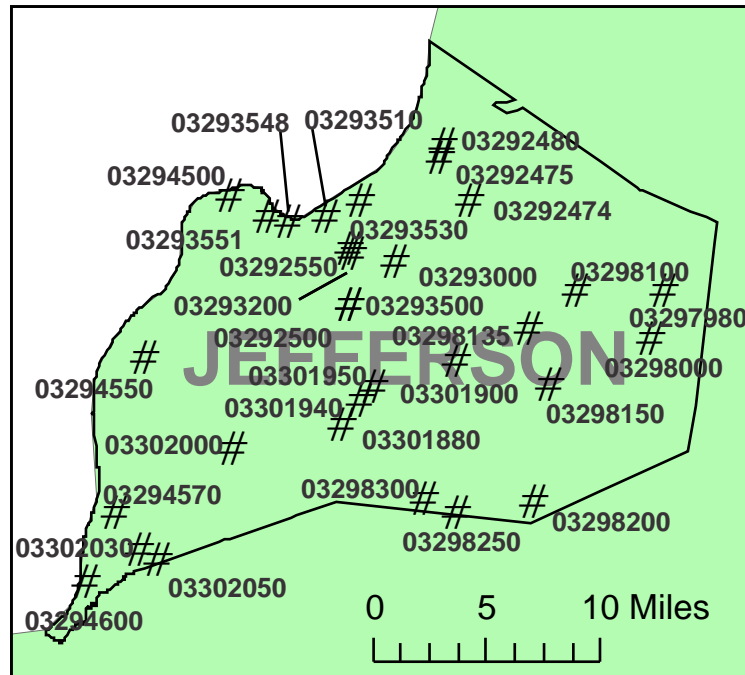

STREAM-FLOW GAGE LOCATIONS IN KENTUCKY

CLICK ON GAGE NUMBERS TO OPEN THE HOME PAGE FOR THAT GAGE

EXPLANATION

Major River Basins in Kentucky

- | | | |
|-------------------|-----------------------------|----------------------------|
| BIG SANDY | LICKING | LOWER TENNESSEE |
| GREEN | LOWER CUMBERLAND | MIDDLE OHIO - LITTLE MIAMI |
| HATCHIE - OBION | LOWER MISSISSIPPI - MEMPHIS | MIDDLE OHIO - RACON |
| KENTUCKY | LOWER OHIO | UPPER CUMBERLAND |
| LOWER OHIO - SALT | | |