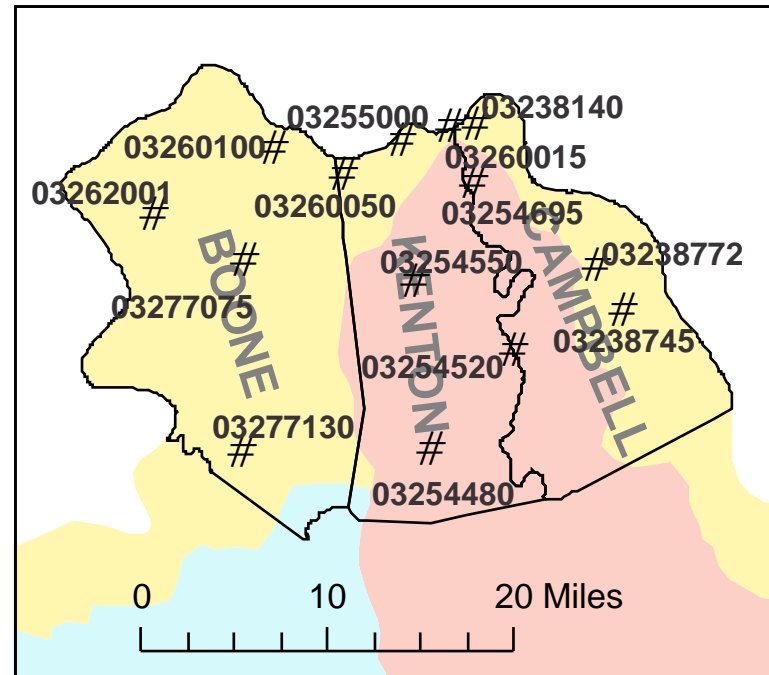

STREAM-FLOW GAGE LOCATIONS IN KENTUCKY

CLICK ON GAGE NUMBERS TO OPEN THE HOME PAGE FOR THAT GAGE

EXPLANATION

Major River Basins in Kentucky

- | | | |
|-------------------|-----------------------------|----------------------------|
| BIG SANDY | LICKING | LOWER TENNESSEE |
| GREEN | LOWER CUMBERLAND | MIDDLE OHIO - LITTLE MIAMI |
| HATCHIE - OBION | LOWER MISSISSIPPI - MEMPHIS | MIDDLE OHIO - RACON |
| KENTUCKY | LOWER OHIO | UPPER CUMBERLAND |
| LOWER OHIO - SALT | | |