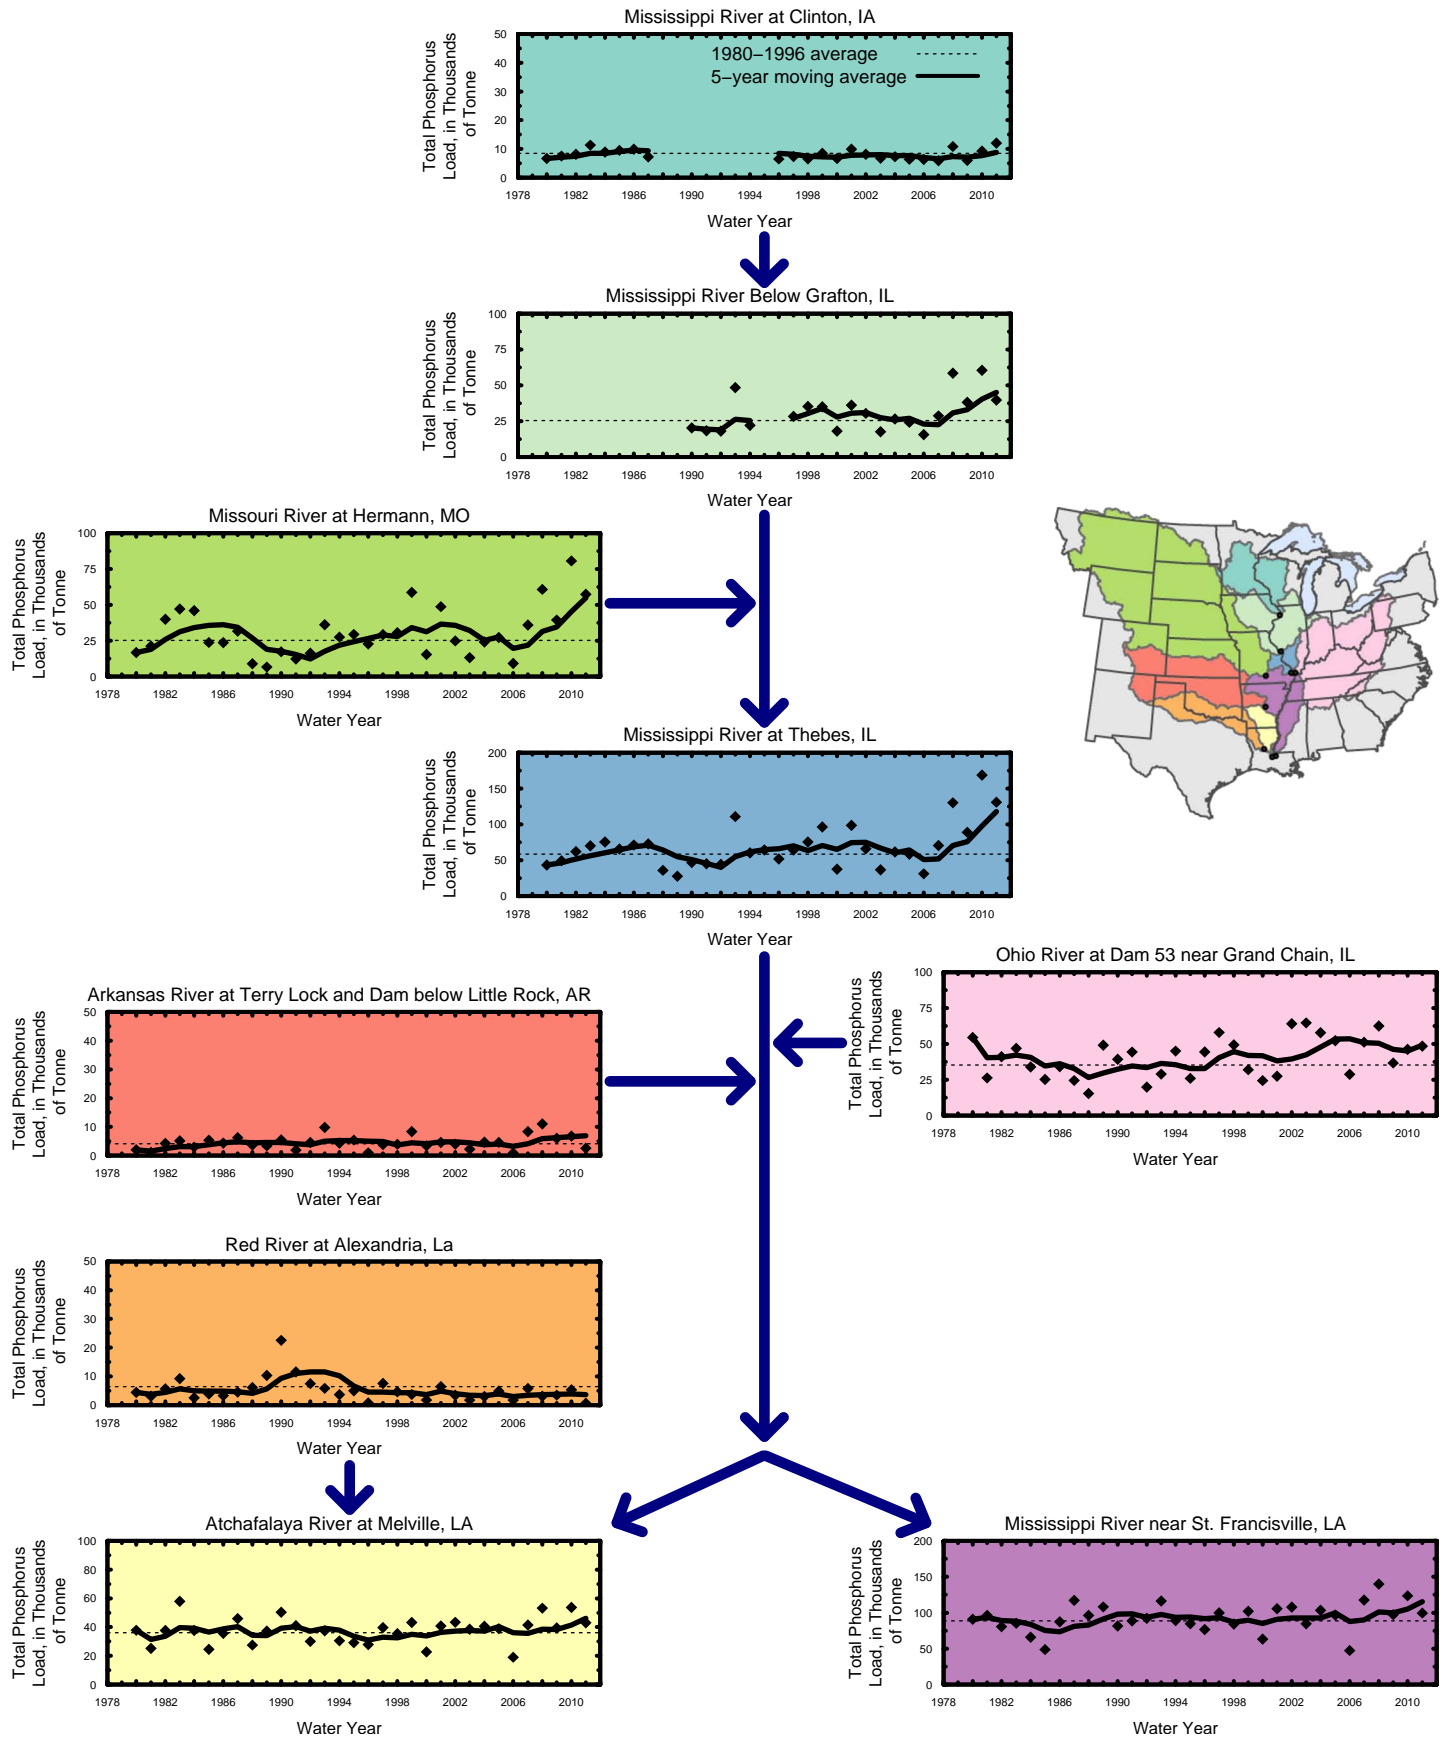

## Total Phosphorus Load for Major Sub-Basins of the Mississippi and Atchafalaya River Basin

# Flow-Weighted Phosphorus Concentration for Major Sub-Basins of the Mississippi and Atchafalaya River Basin