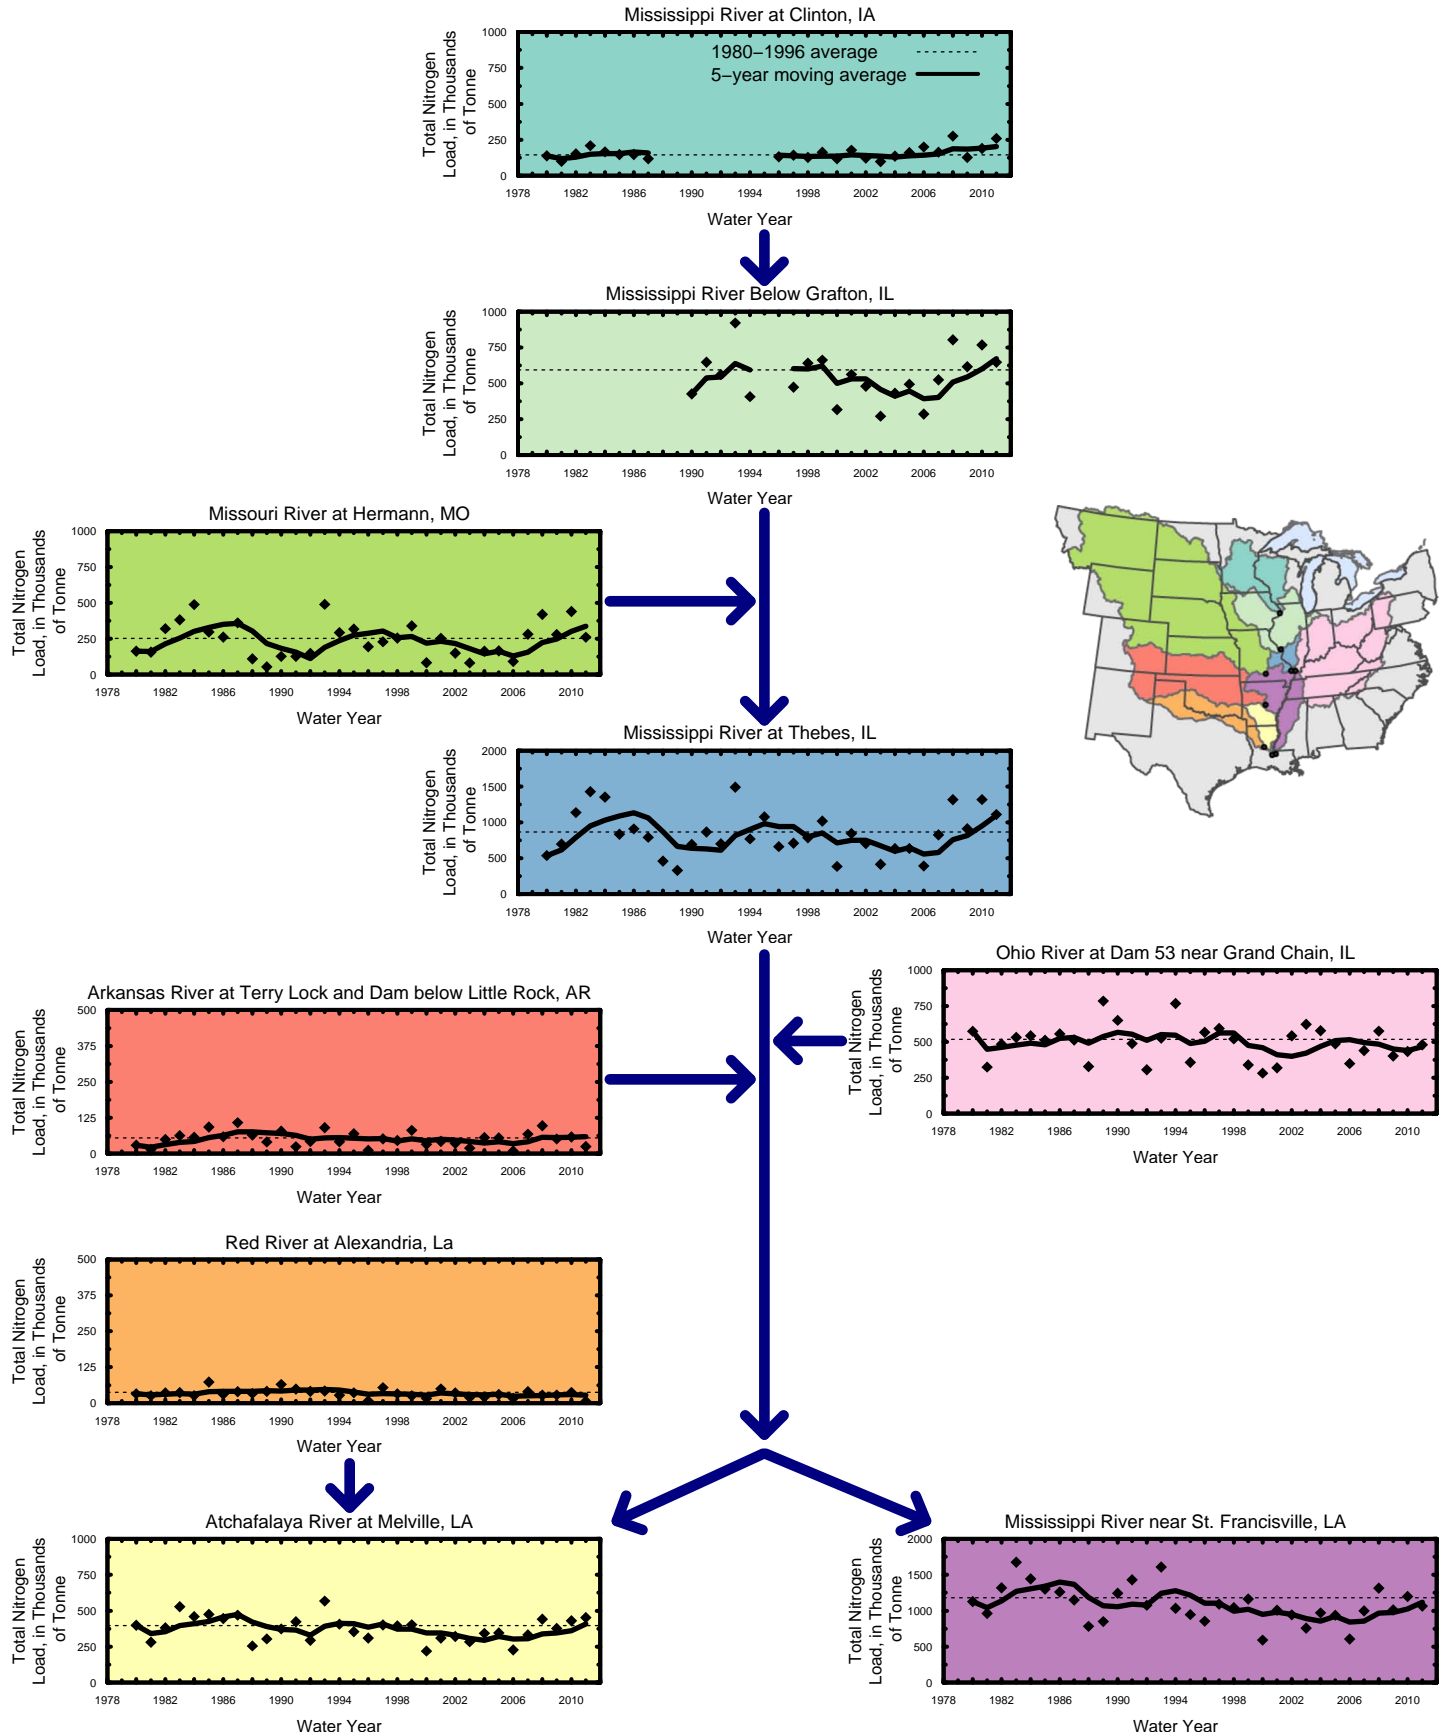

## Total Nitrogen Load for Major Sub-Basins of the Mississippi and Atchafalaya River Basin

# Flow-Weighted Nitrogen Concentration for Major Sub-Basins of the Mississippi and Atchafalaya River Basin