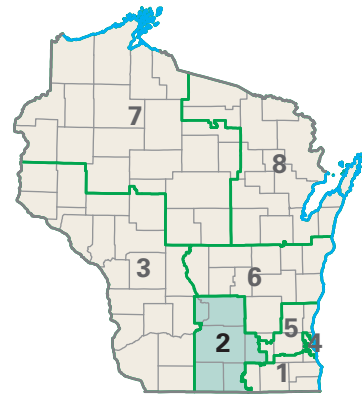

## Congressional District 2

nationalatlas.gov™

**2** Congressional District

Dane County

Wisconsin (8 Districts)