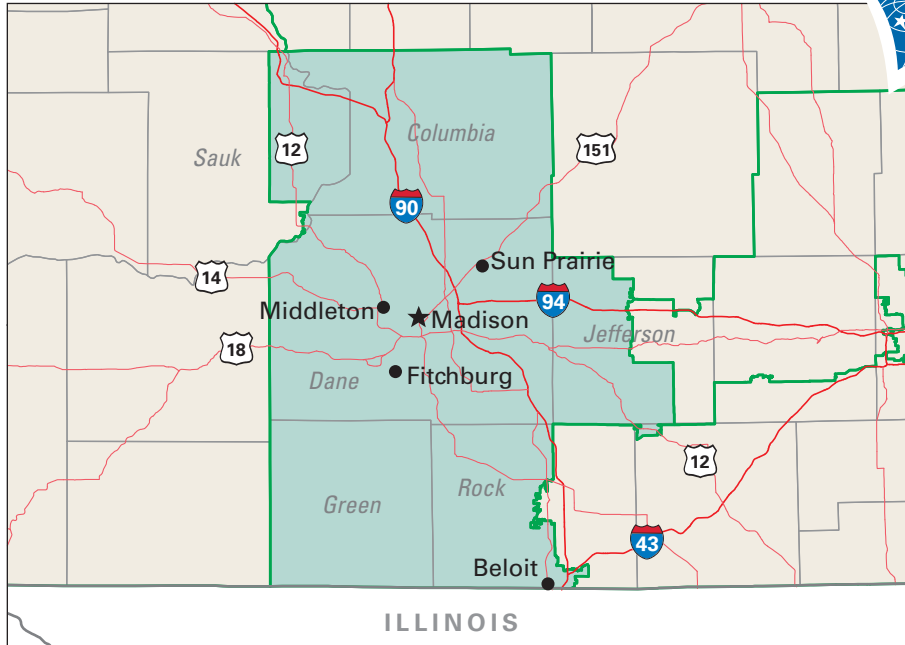

## Congressional District 2

nationalatlas.gov™

**2** Congressional District

Dane County

Wisconsin (8 Districts)