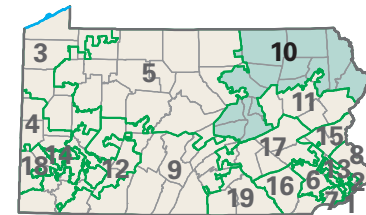

Congressional District 10

- 10** Congressional District
- Pike* County

Pennsylvania (19 Districts)