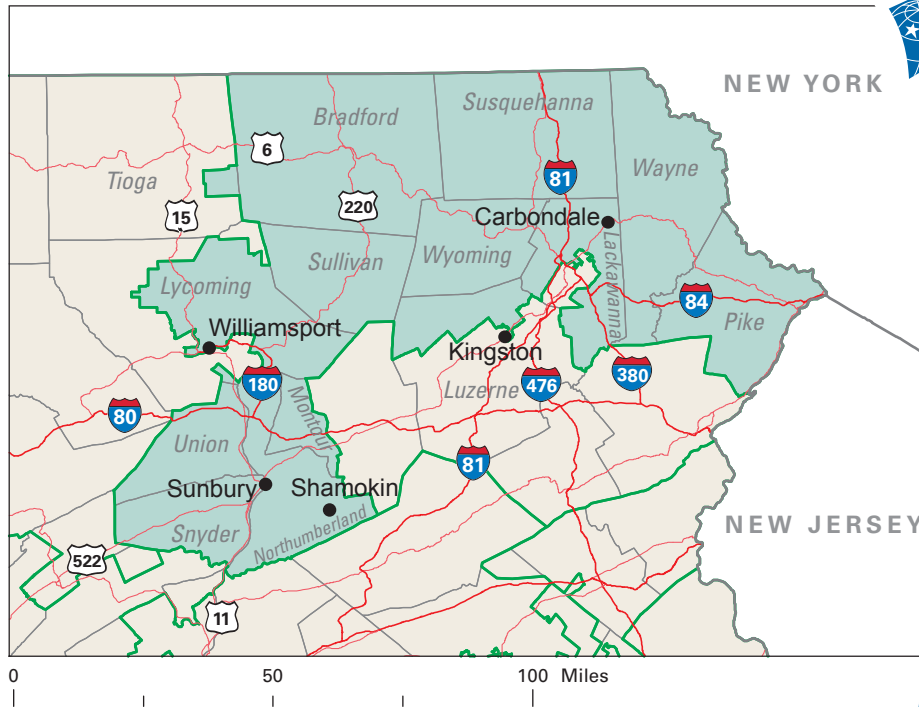

Congressional District 10

- 10** Congressional District
- Pike* County

Pennsylvania (19 Districts)