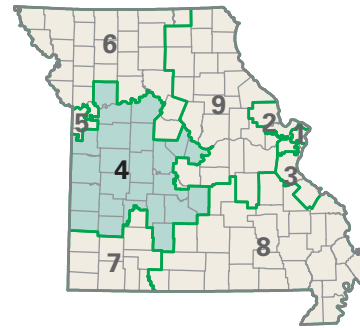

Congressional District 4

nationalatlas.gov™

4 Congressional District
Camden County

Missouri (9 Districts)