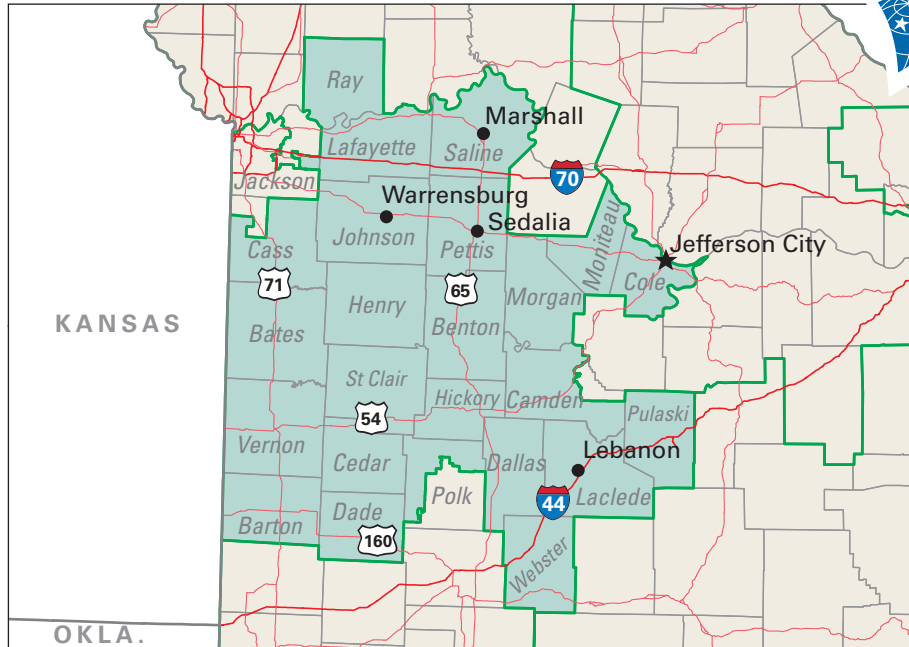

Congressional District 4

nationalatlas.gov™

4 Congressional District
Camden County

Missouri (9 Districts)