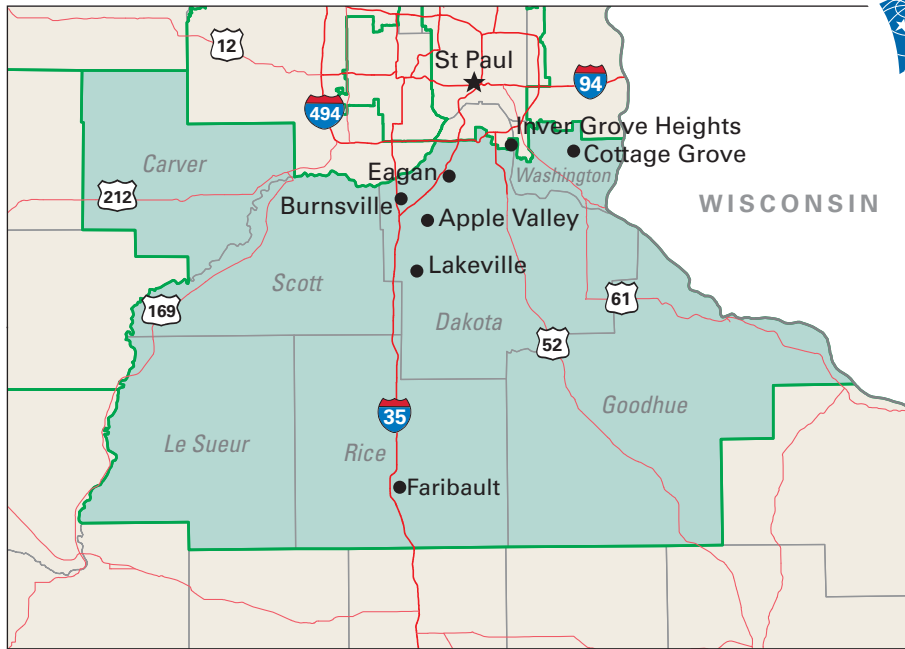

Congressional District 2

2 Congressional District
Dakota County

Minnesota (8 Districts)